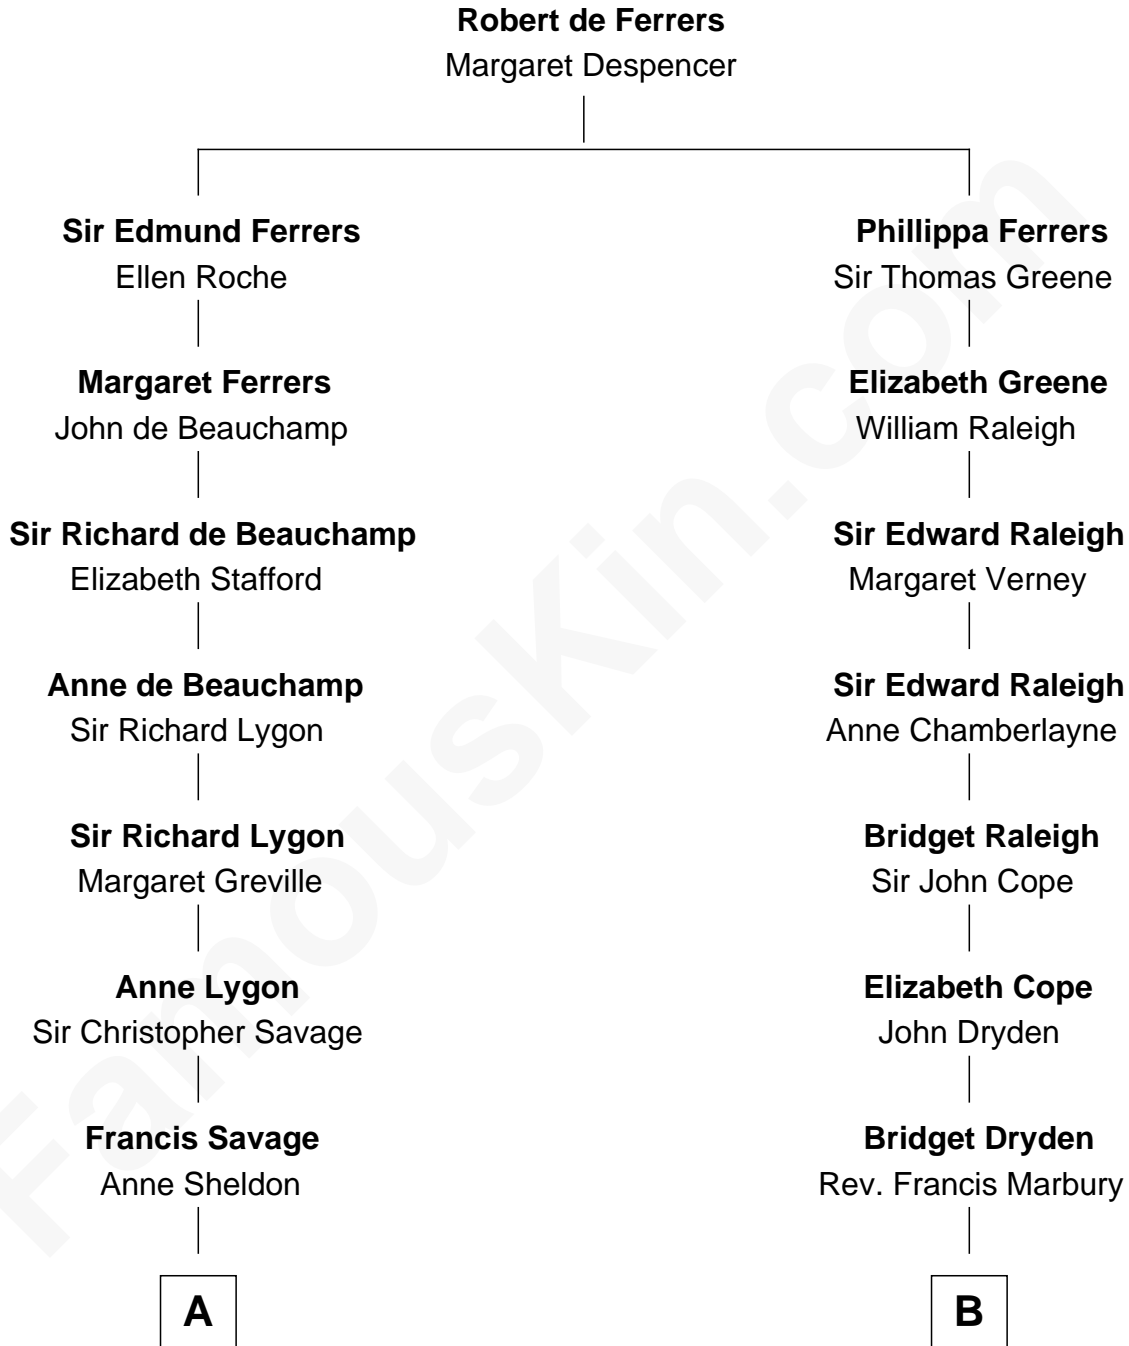

FamousKin.com
Relationship Chart of
General George C. Marshall
Author of "The Marshall Plan"

18th cousin 2 times removed of

Britney Spears
Singer, Entertainer

C

George Catlett Marshall

Laura Emily Bradford

General George C. Marshall

U.S. Army - World War II

D

William Nelson Forbes

Lexie May Thompson

Emma Jean Forbes

June Austin Spears

James Parnell Spears