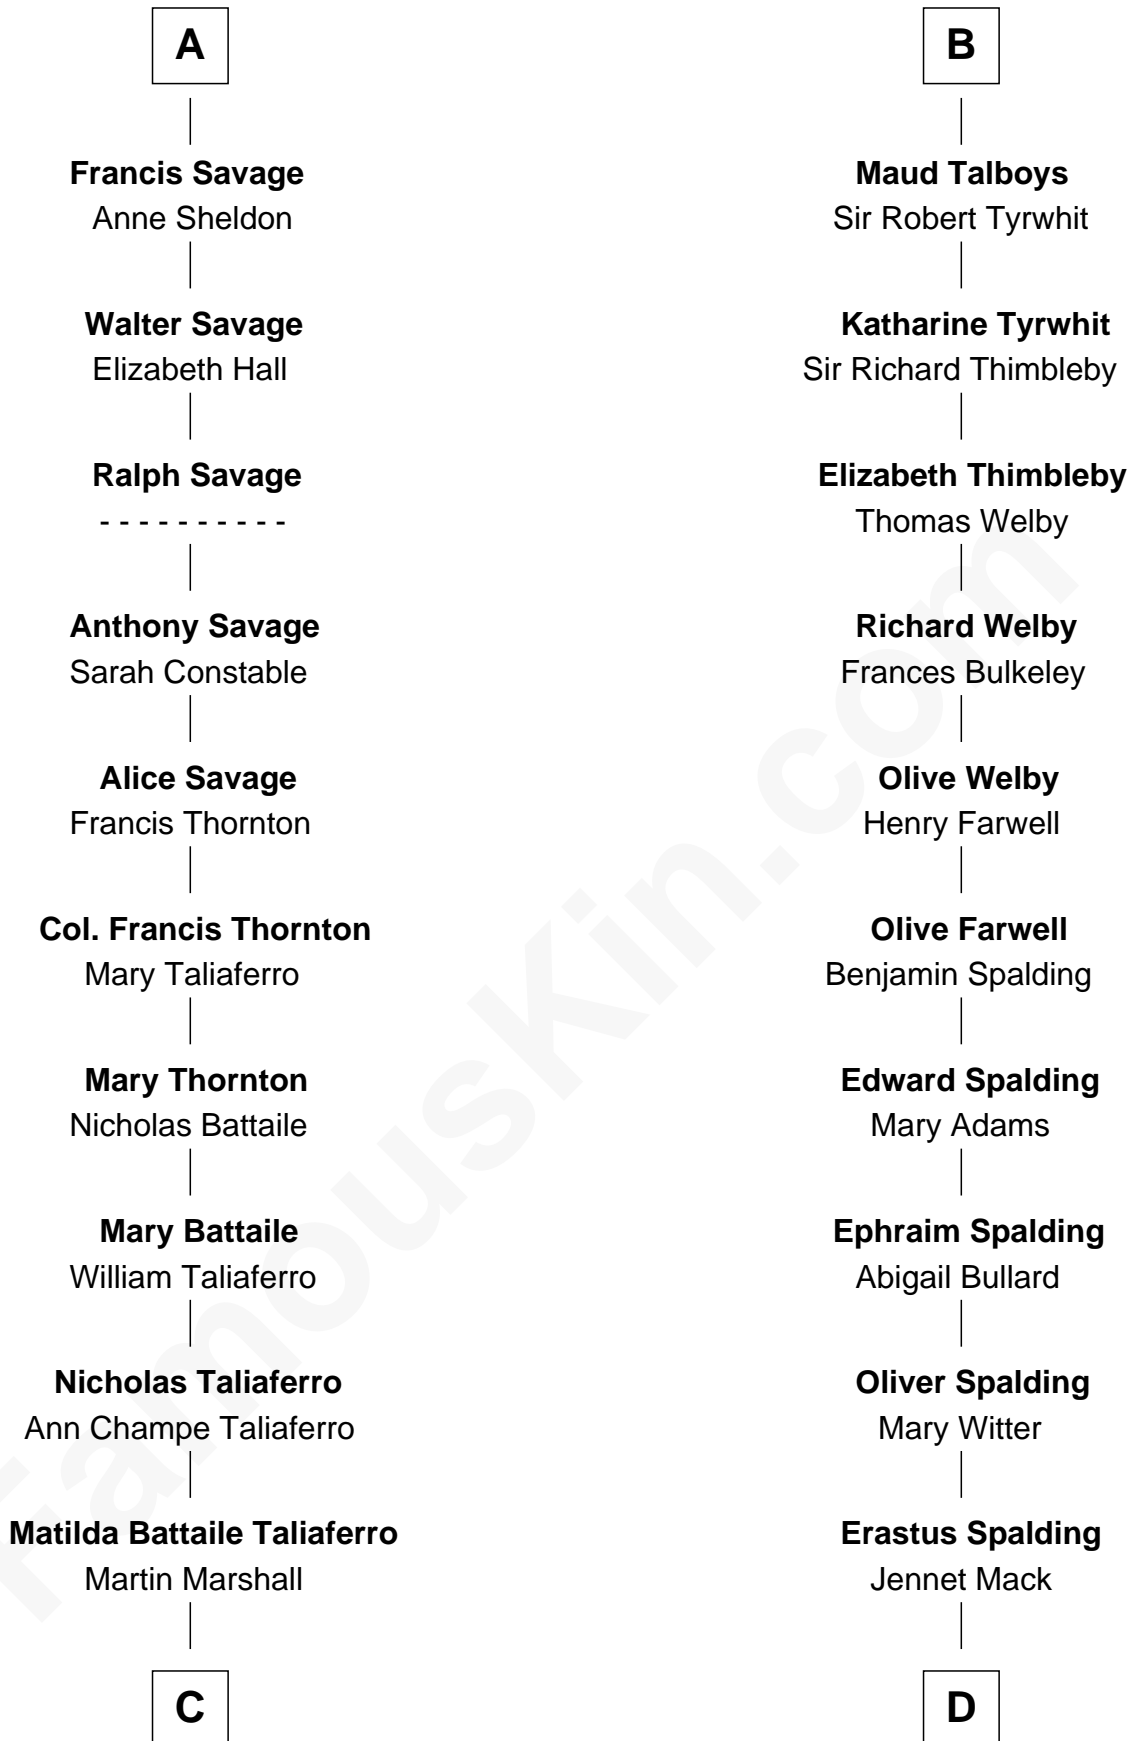

FamousKin.com
Relationship Chart of
General George C. Marshall
Author of "The Marshall Plan"

19th cousin 1 time removed of

Katharine Hepburn
Movie Actress

Henry Plantagenet
 Maud de Chaworth

C

William Champe Marshall

Susan Myers

George Catlett Marshall

Laura Emily Bradford

General George C. Marshall

U.S. Army - World War II

D

Martha Ann Spalding

Leman Benton Garlinghouse

Caroline Garlinghouse

Alfred Augustus Houghton

Katharine Martha Houghton

Thomas Norval Hepburn

Katharine Hepburn

Movie Actress

FamousKin.com