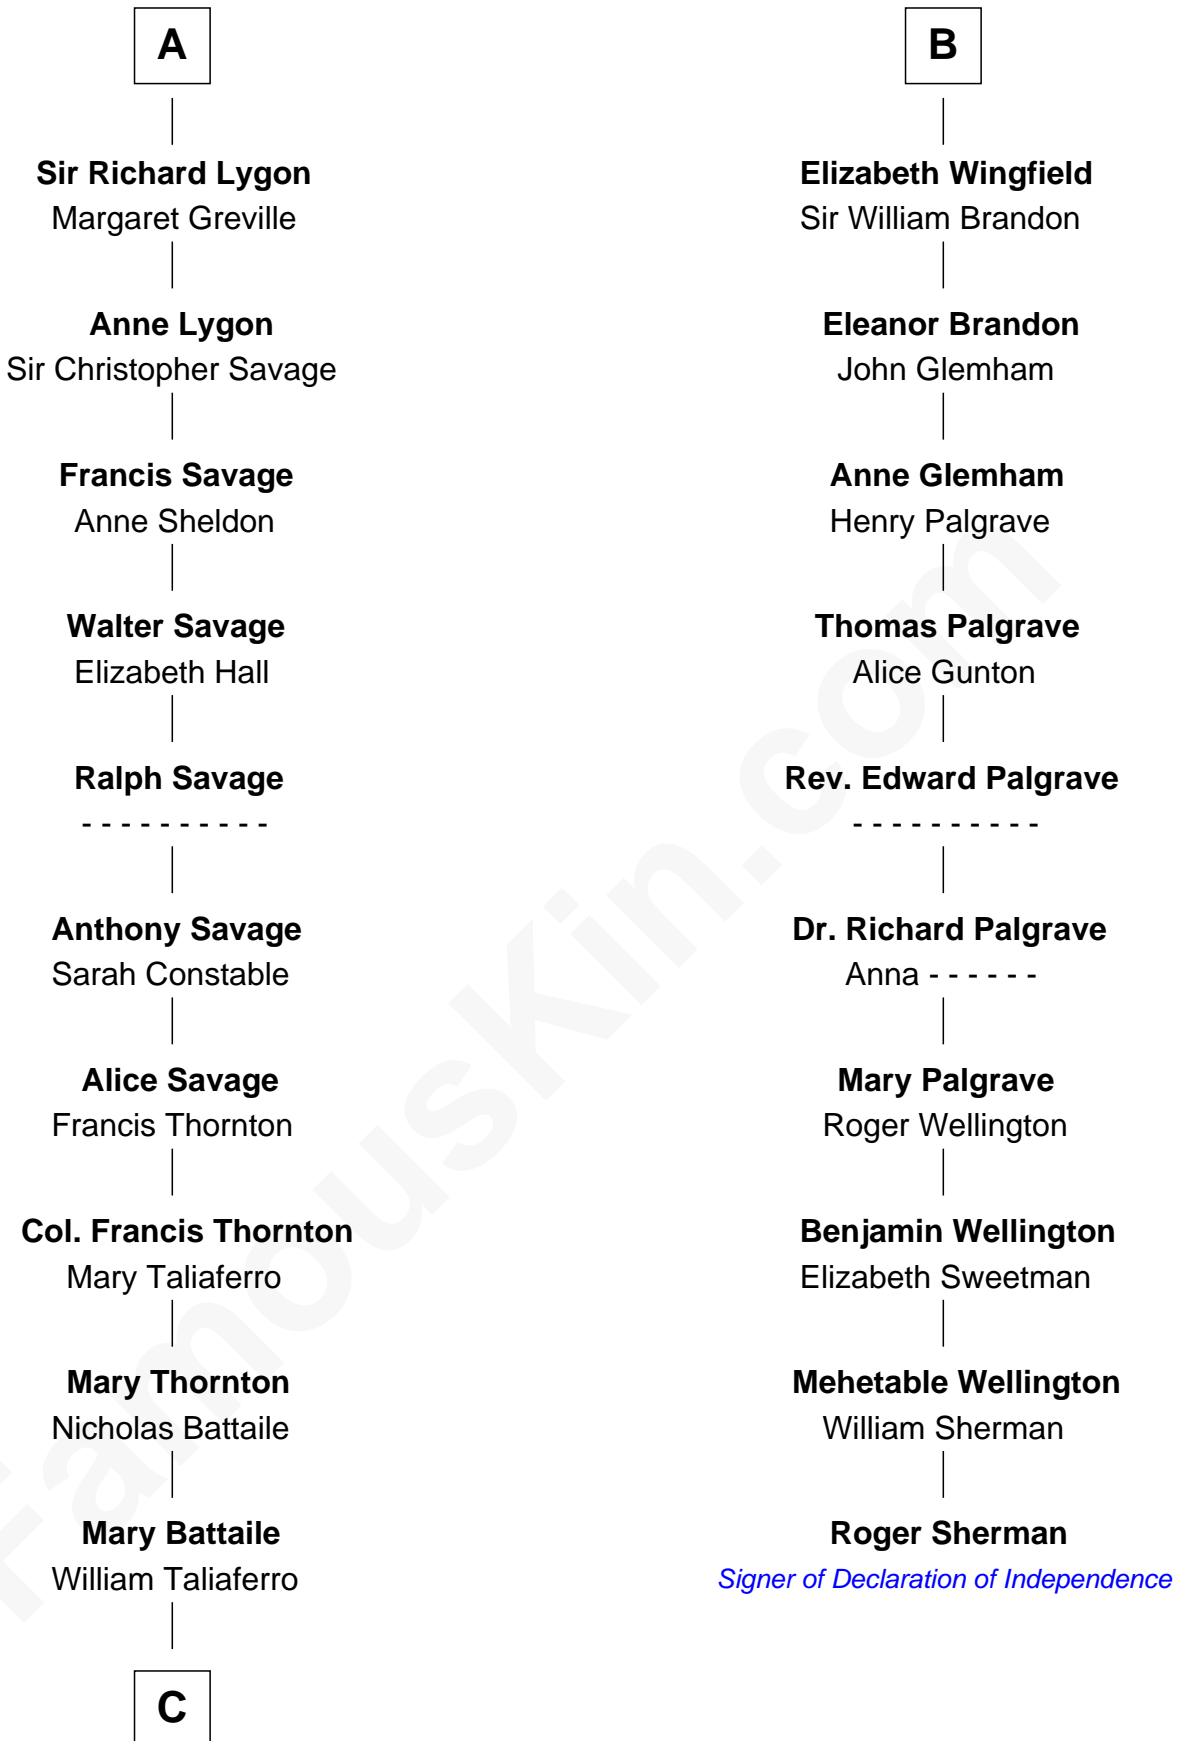

FamousKin.com
Relationship Chart of
General George C. Marshall
Author of "The Marshall Plan"

16th cousin 5 times removed of

Roger Sherman

Signer of the Declaration of Independence

C

—
Nicholas Taliaferro

Ann Champe Taliaferro

—
Matilda Battaile Taliaferro

Martin Marshall

—
William Champe Marshall

Susan Myers

—
George Catlett Marshall

Laura Emily Bradford

—
General George C. Marshall

U.S. Army - World War II