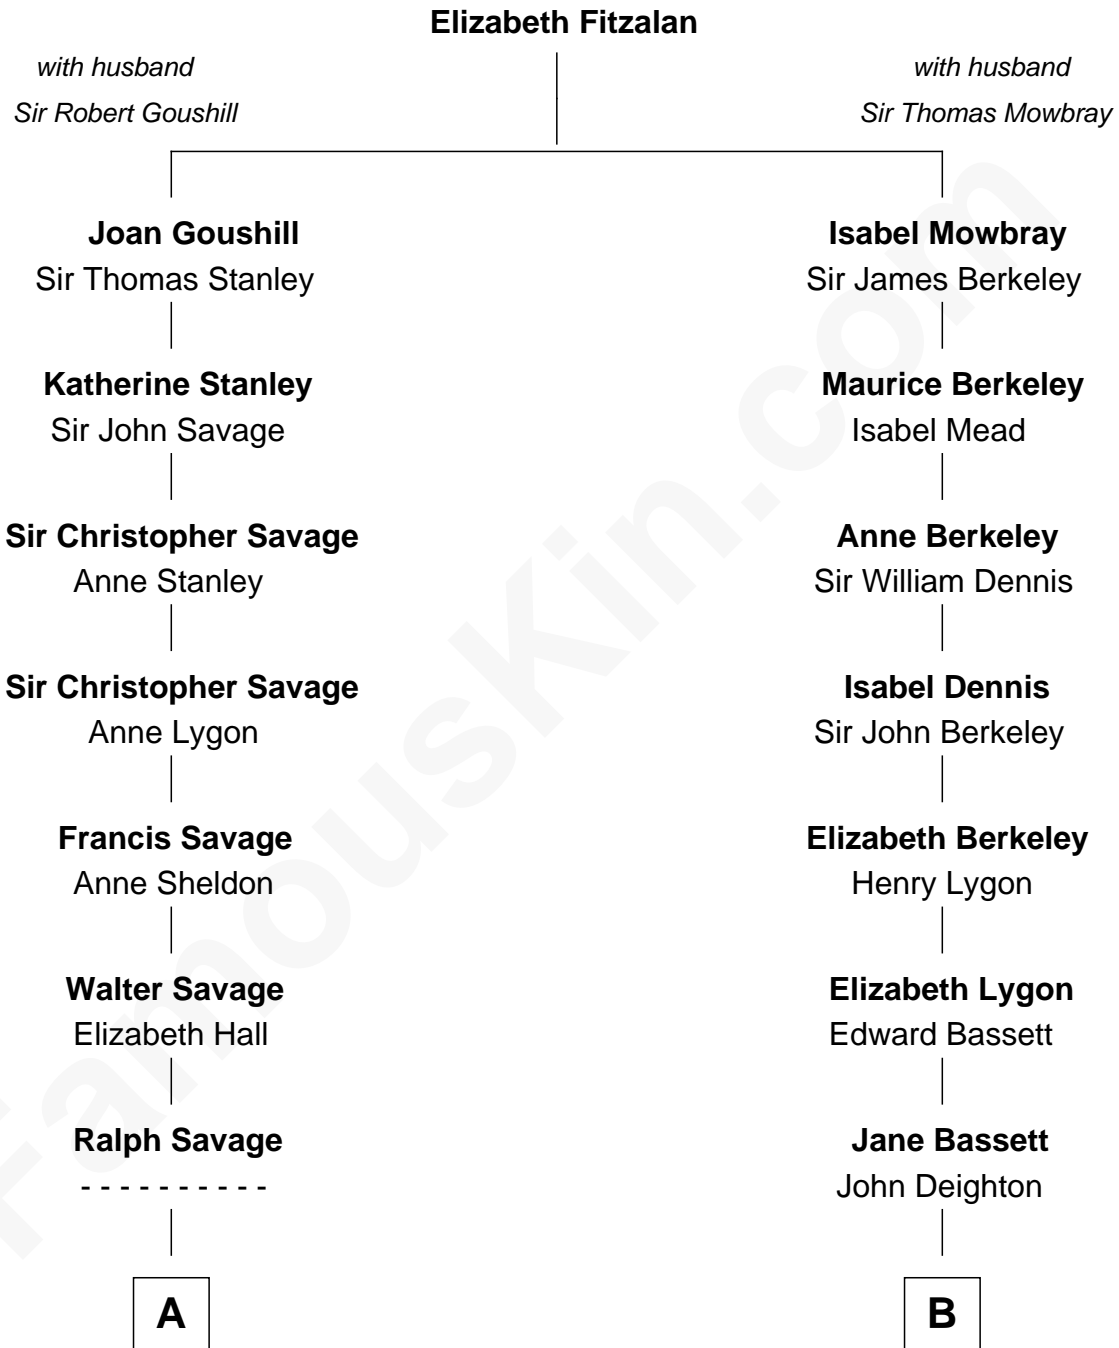

FamousKin.com
Relationship Chart of
General George C. Marshall
Author of "The Marshall Plan"

16th cousin 2 times removed of

Geena Davis

Movie and TV Actress

C

Lucille Martha Cook

William Frank Davis

Geena Davis

Movie and TV Actress

FamousKin.com