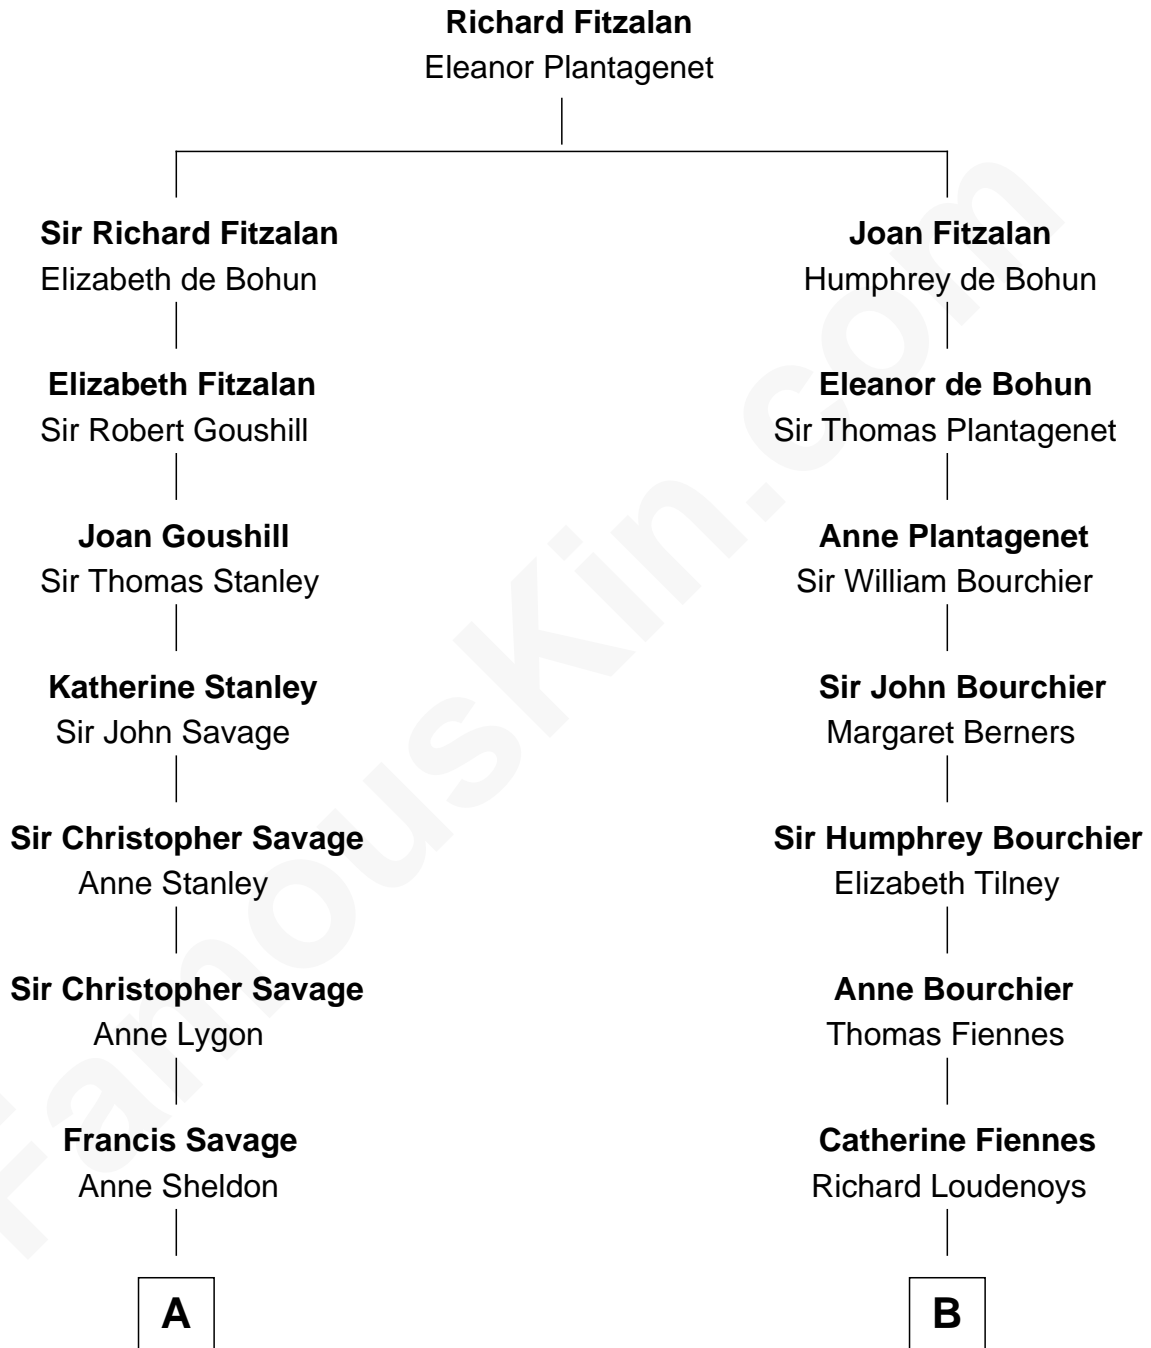

FamousKin.com
Relationship Chart of
General George C. Marshall
Author of "The Marshall Plan"

18th cousin 1 time removed of
Frank Lloyd Wright
American Architect

C

George Catlett Marshall

Laura Emily Bradford

General George C. Marshall

U.S. Army - World War II

D

Rev. David Wright

Abigail Goddard

William Carey Wright

Anna Lloyd Jones

Frank Lloyd Wright