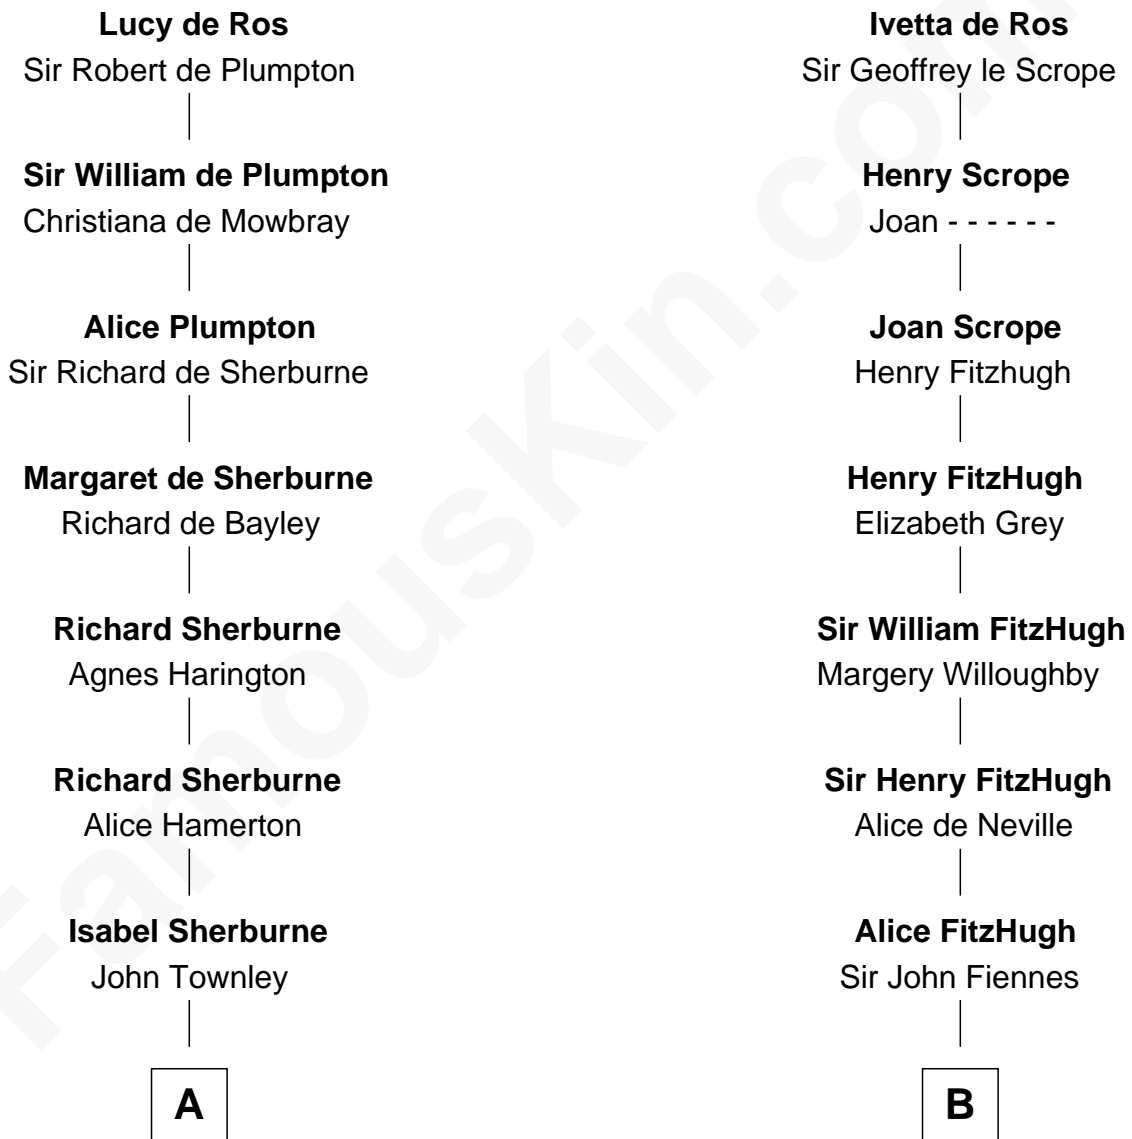

## Relationship Chart of General George C. Marshall

*Author of "The Marshall Plan"*

21st cousin of

**Frank Lloyd Wright**

*American Architect*

**Sir William de Ros**

Eustache Fitz Ralph

**C**

**Nicholas Taliaferro**  
Ann Champe Taliaferro

**Matilda Battaile Taliaferro**  
Martin Marshall

**William Champe Marshall**  
Susan Myers

**George Catlett Marshall**  
Laura Emily Bradford

**General George C. Marshall**  
*U.S. Army - World War II*