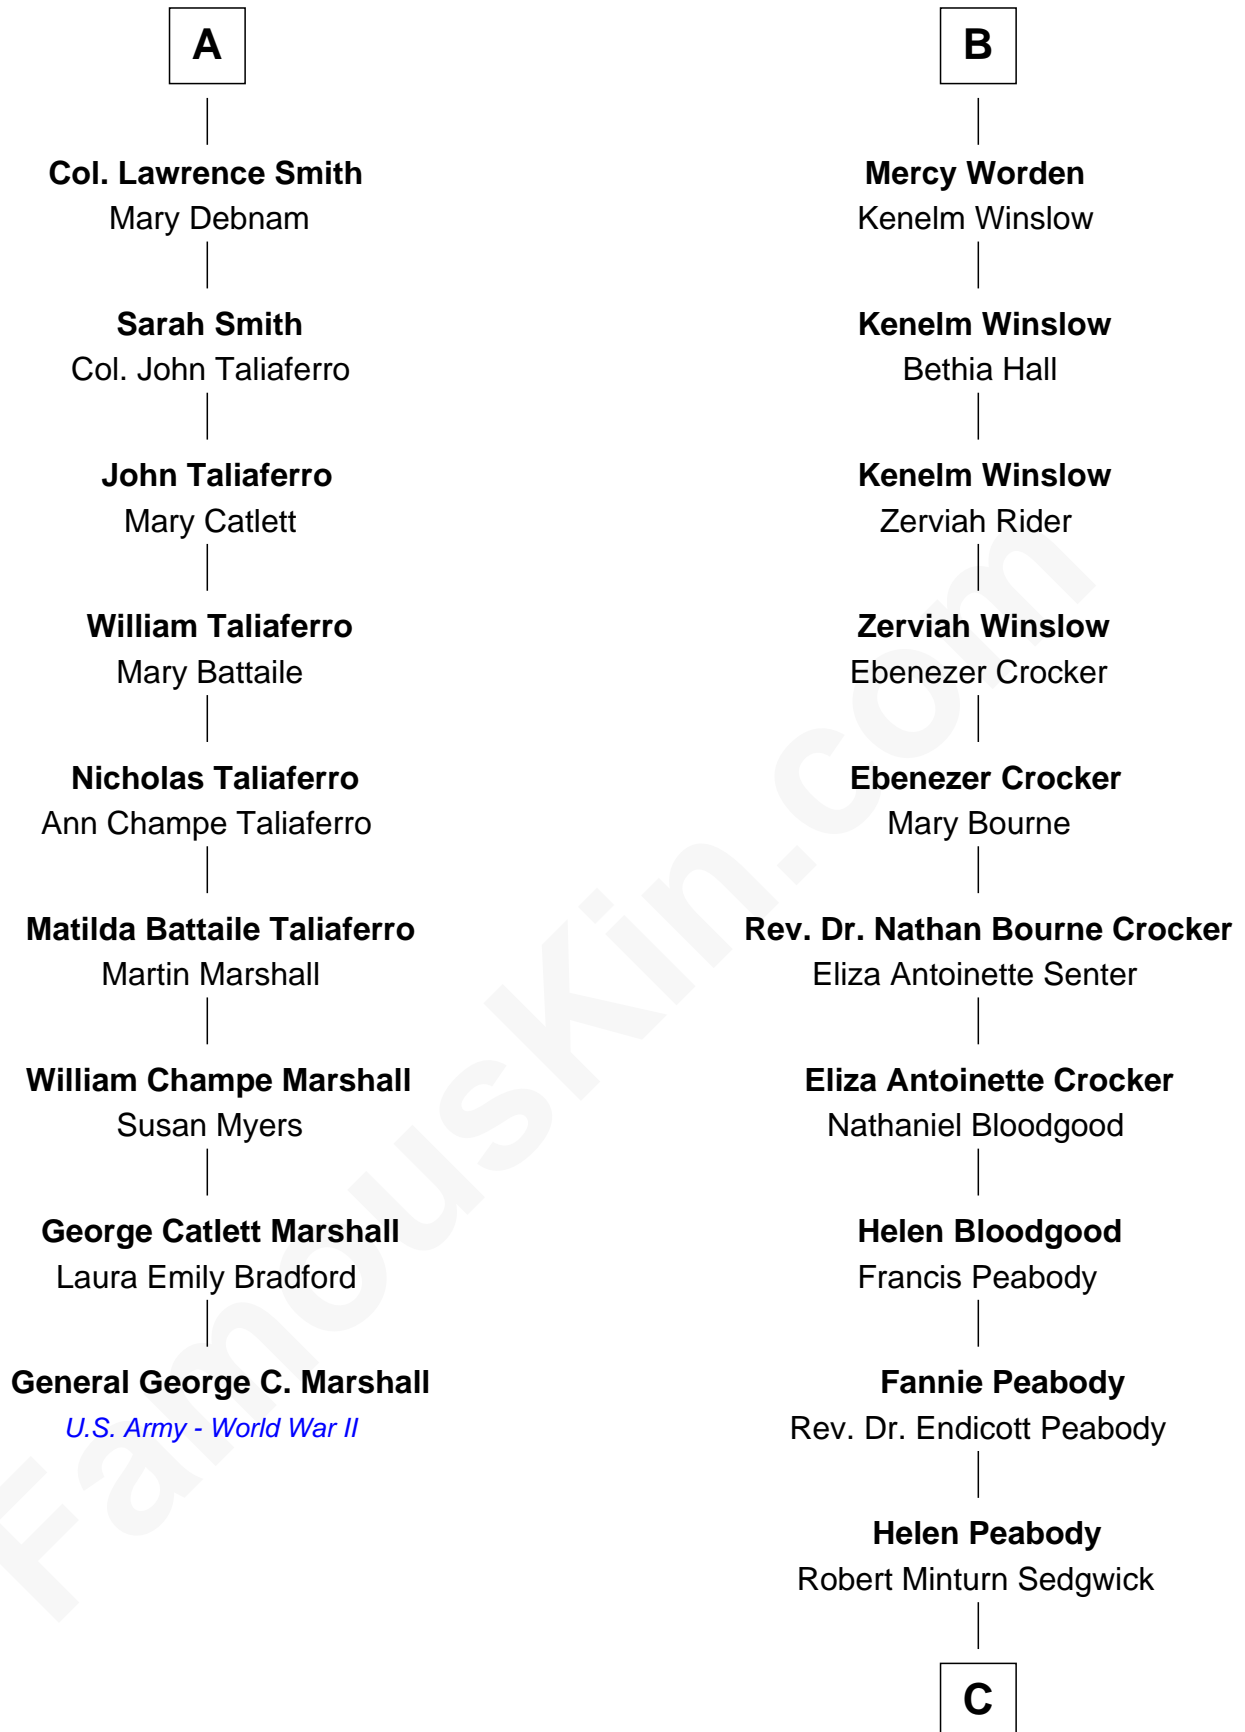

FamousKin.com
Relationship Chart of
General George C. Marshall
Author of "The Marshall Plan"

15th cousin 3 times removed of

Kyra Sedgwick
TV and Movie Actress

C

Henry Dwight Sedgwick

Patricia Ann Rosenwald