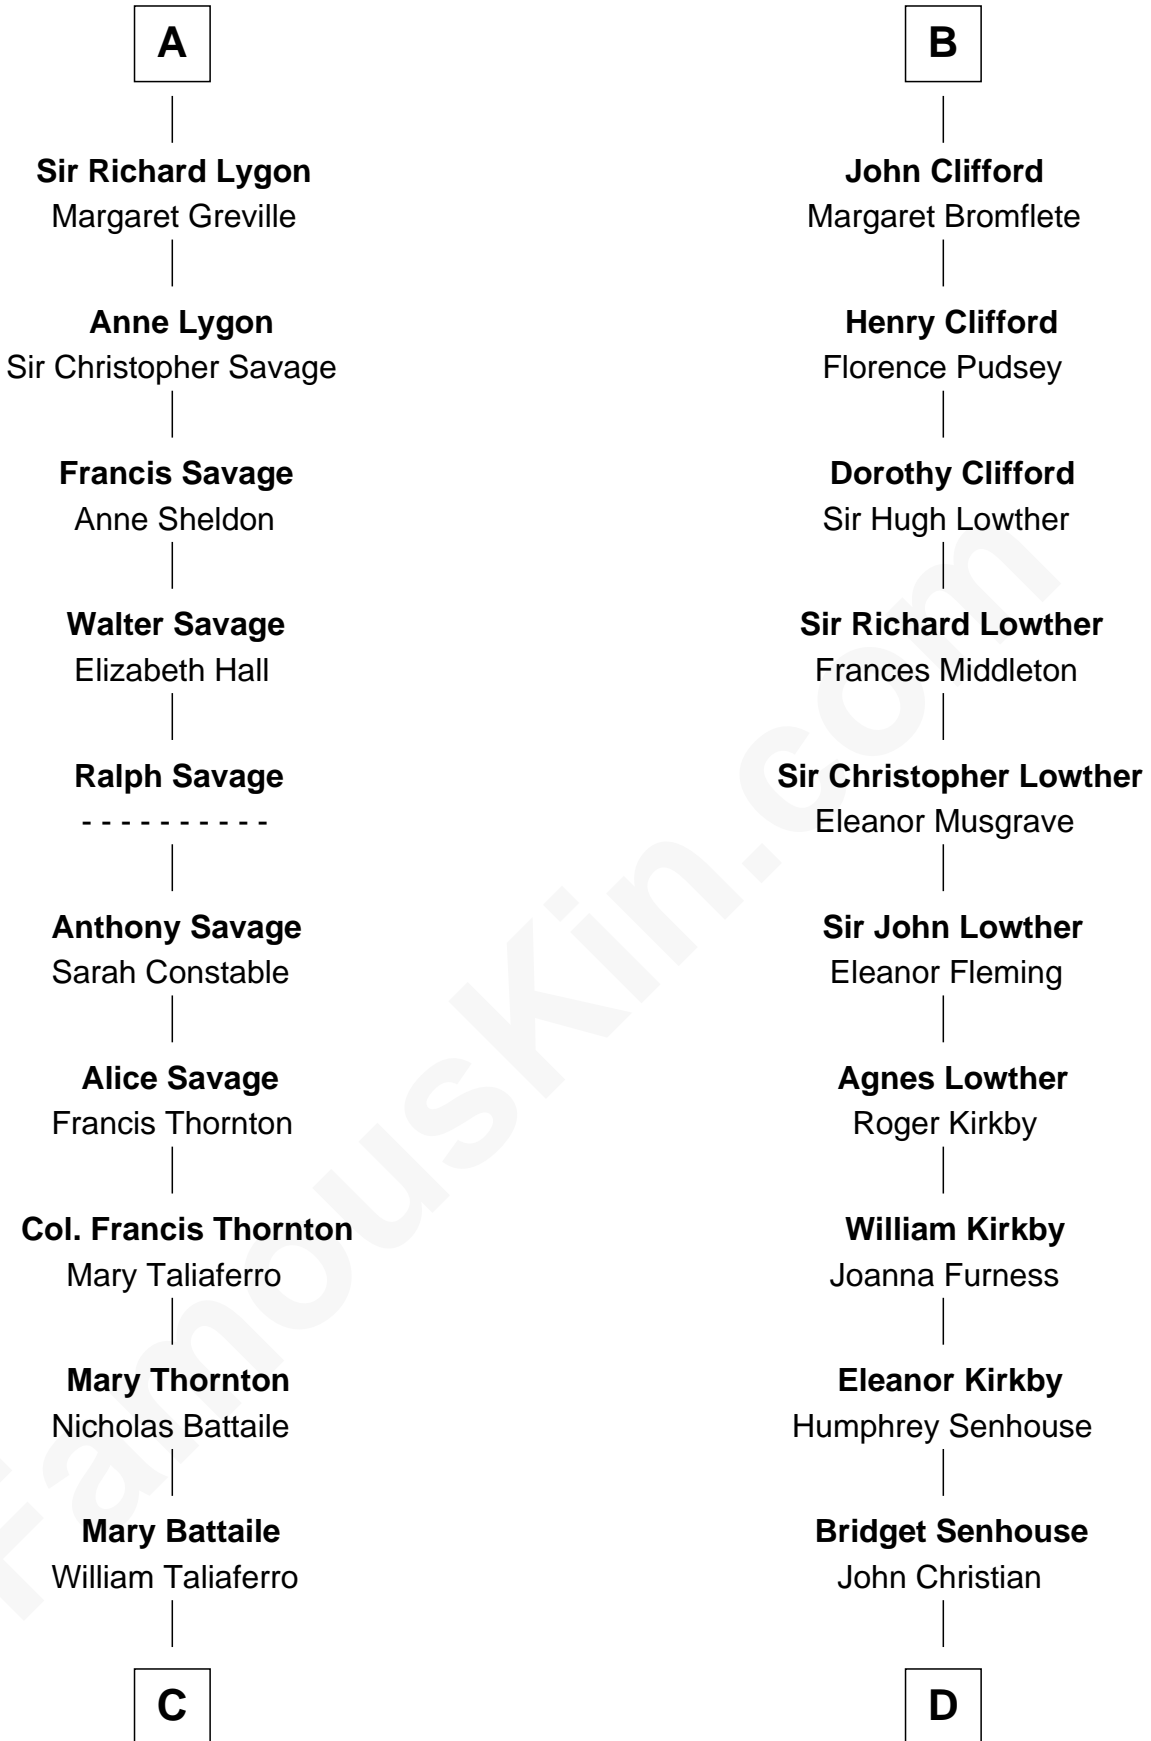

FamousKin.com

Relationship Chart of General George C. Marshall

Author of "The Marshall Plan"

18th cousin 3 times removed of

Fletcher Christian

Leader of the mutiny on the Bounty

Sir William de Beauchamp

Isabel Mauduit

Sir Ralph Neville

Philippe Neville

Sir Thomas Dacre

Joan Dacre

Thomas Clifford

B

C

Nicholas Taliaferro
Ann Champe Taliaferro

Matilda Battaile Taliaferro
Martin Marshall

William Champe Marshall
Susan Myers

George Catlett Marshall
Laura Emily Bradford

General George C. Marshall
U.S. Army - World War II

D

Charles Christian
Anne Dixon

Fletcher Christian
Leader of the mutiny on the Bounty

FamousKin.com