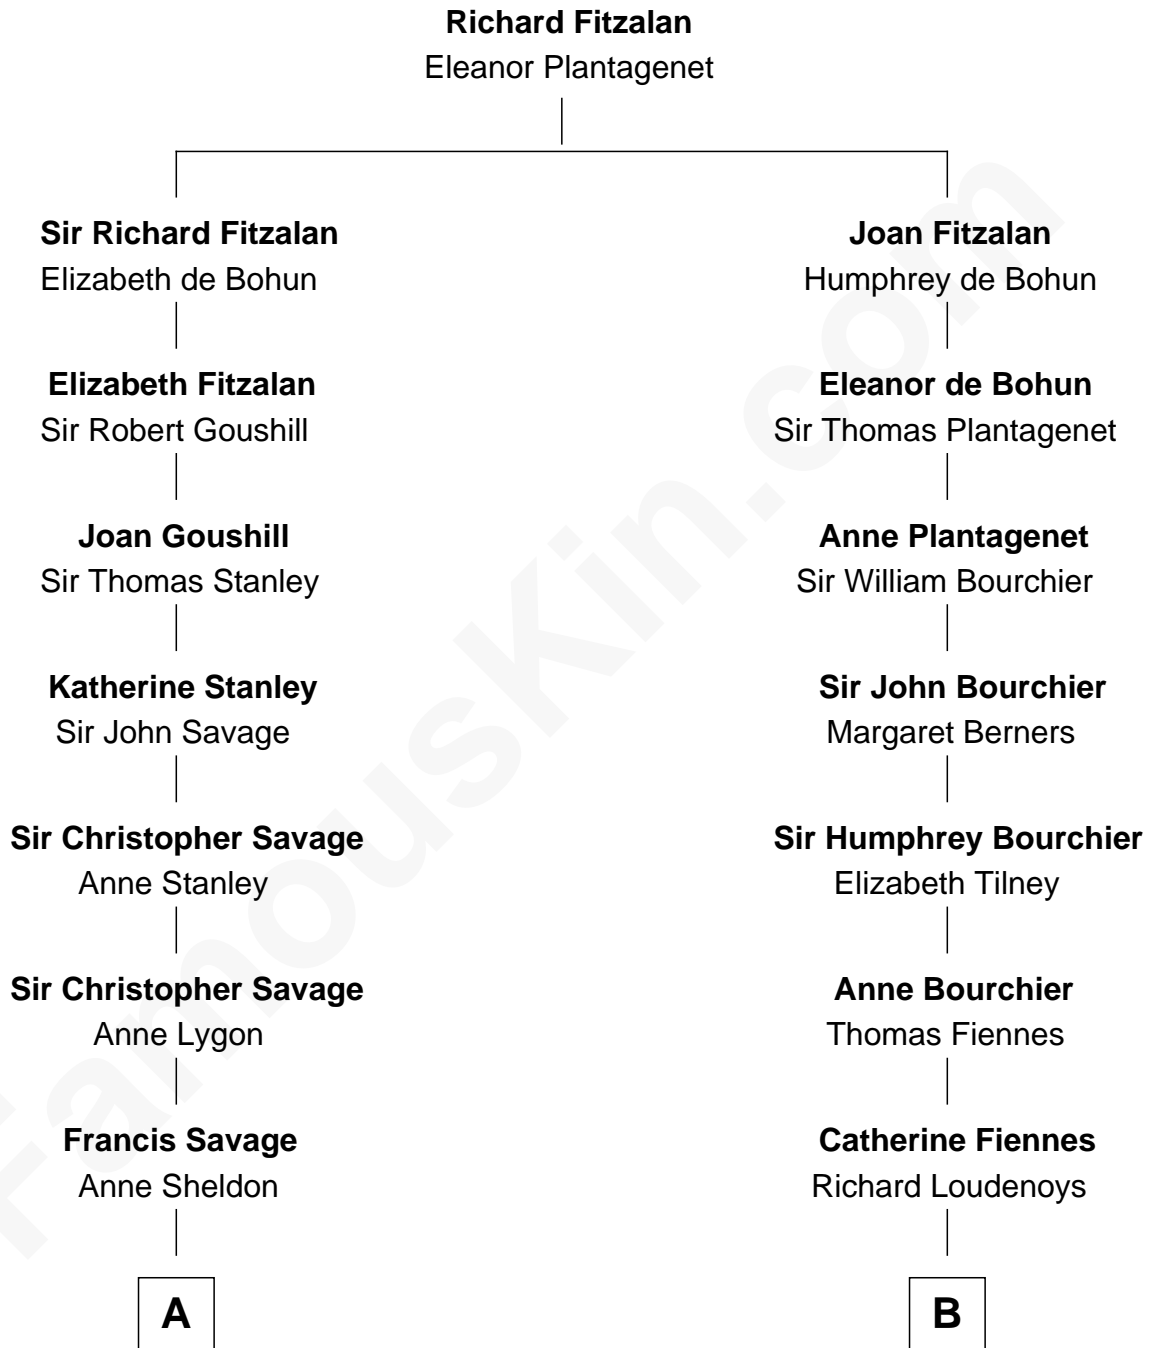

FamousKin.com
Relationship Chart of
General George C. Marshall
Author of "The Marshall Plan"

18th cousin 2 times removed of

Ali Wentworth
TV Actress and Comedienne

C

George Catlett Marshall

Laura Emily Bradford

General George C. Marshall

U.S. Army - World War II

D

Howard Elliott

Janet January

Janet January Elliott

Richard Bryant Hobart

Mable Bryant Hobart