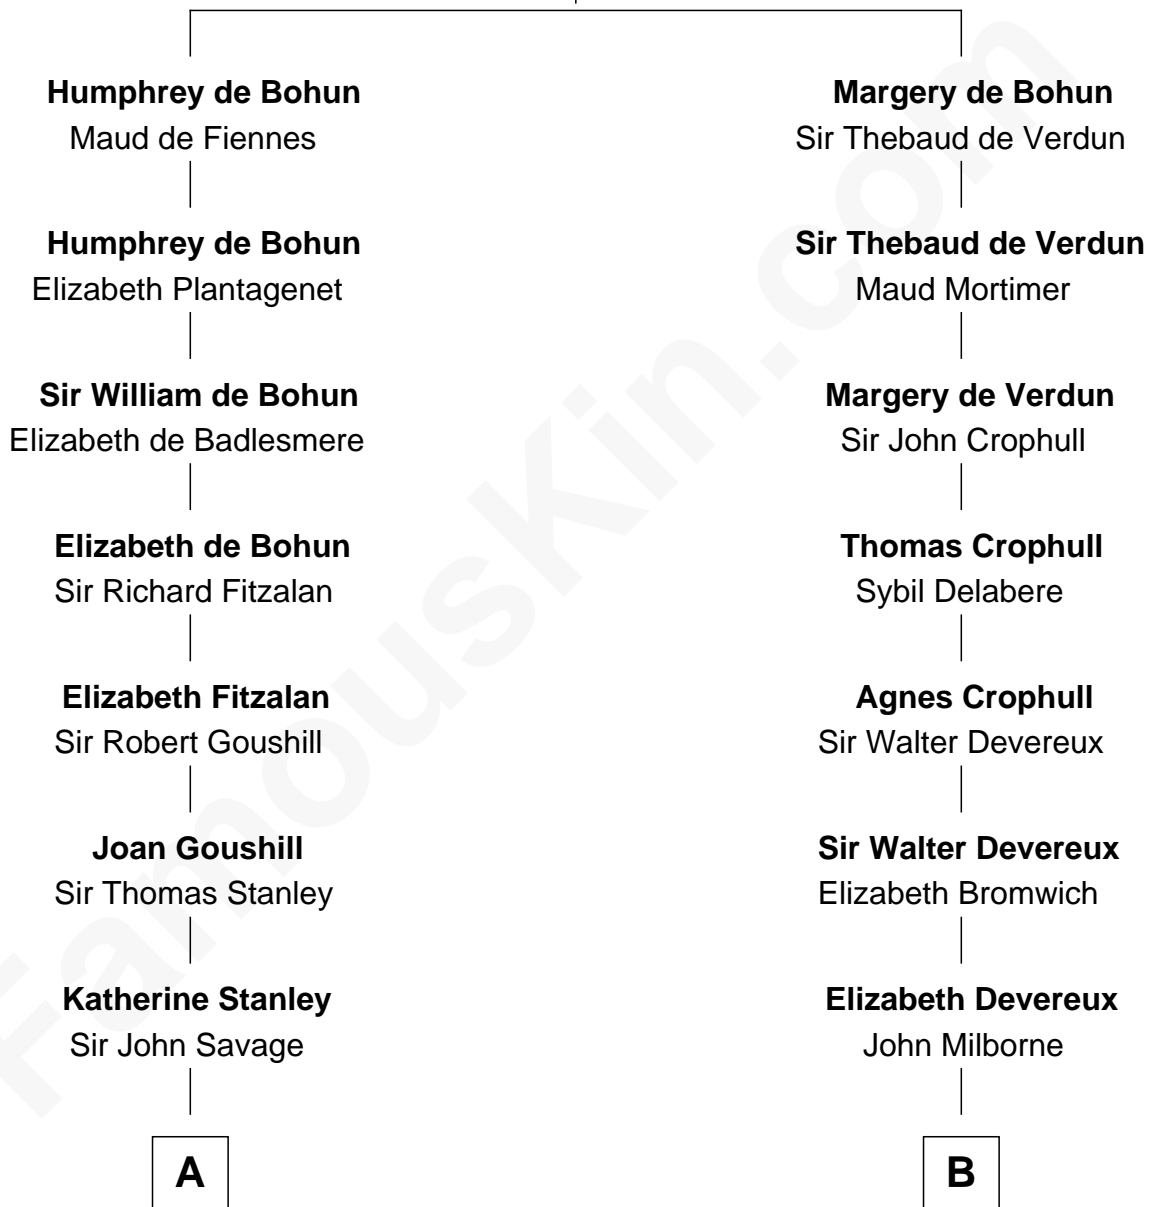

FamousKin.com
Relationship Chart of
General George C. Marshall
Author of "The Marshall Plan"

17th cousin 4 times removed of

Button Gwinnett

Signer of the Declaration of Independence

Sir Humphrey de Bohun

Eleanor de Braiose

C

Nicholas Taliaferro
Ann Champe Taliaferro

Matilda Battaile Taliaferro
Martin Marshall

William Champe Marshall
Susan Myers

George Catlett Marshall
Laura Emily Bradford

General George C. Marshall
U.S. Army - World War II