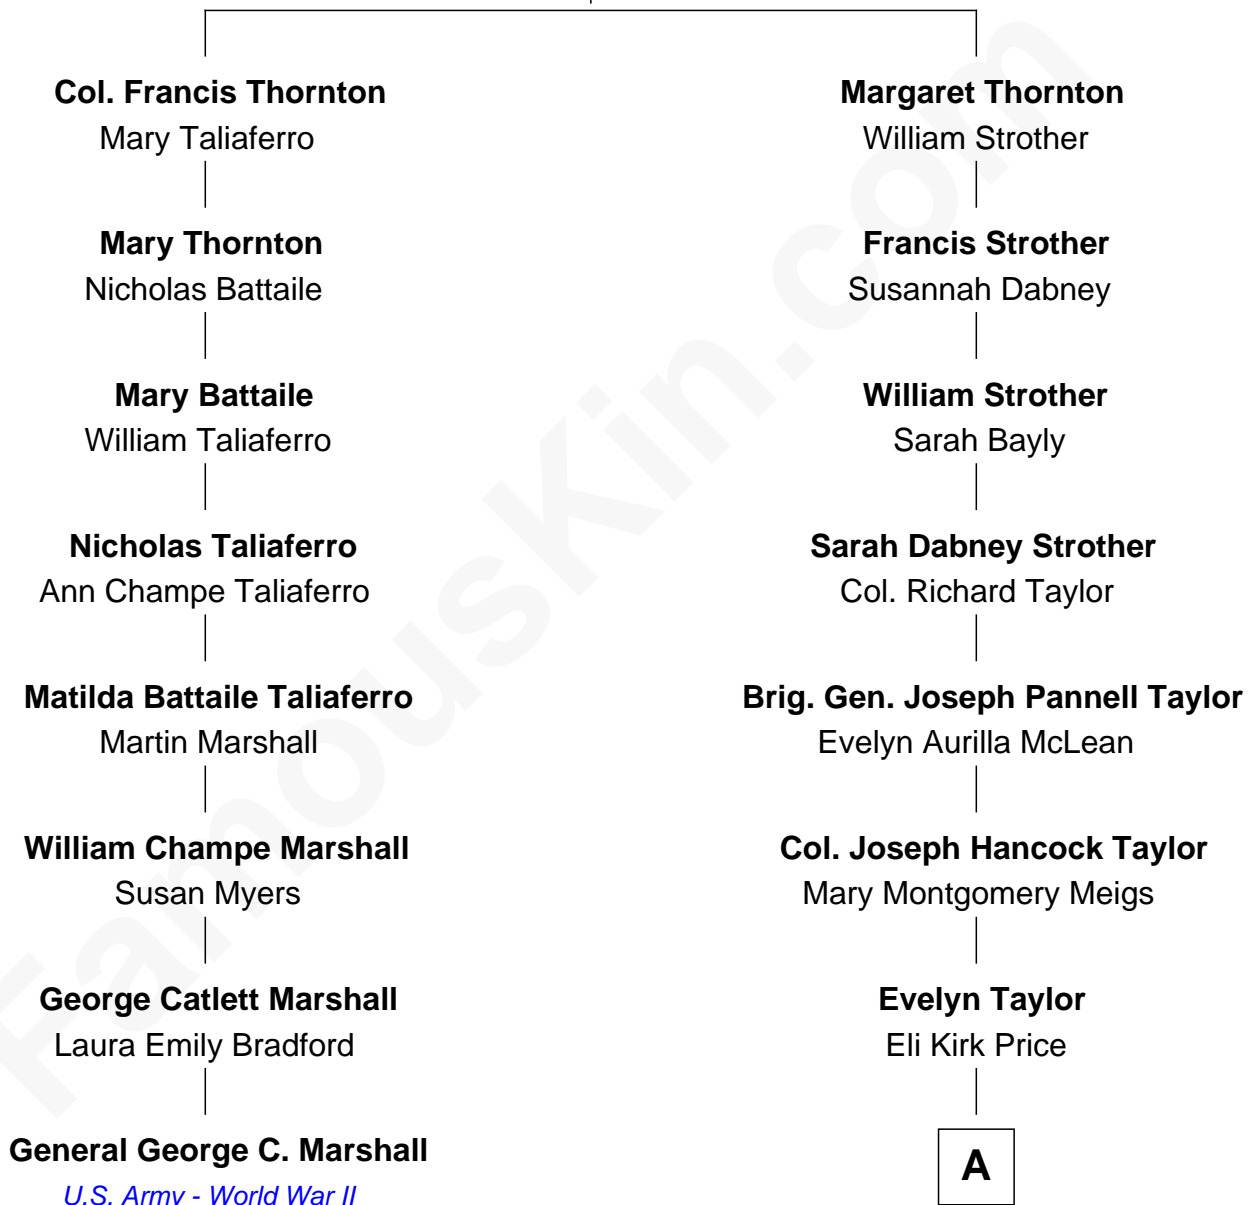

FamousKin.com

Relationship Chart of General George C. Marshall

Author of "The Marshall Plan"

7th cousin 2 times removed of

Parker Stevenson

TV and Movie Actor

Francis Thornton

Alice Savage