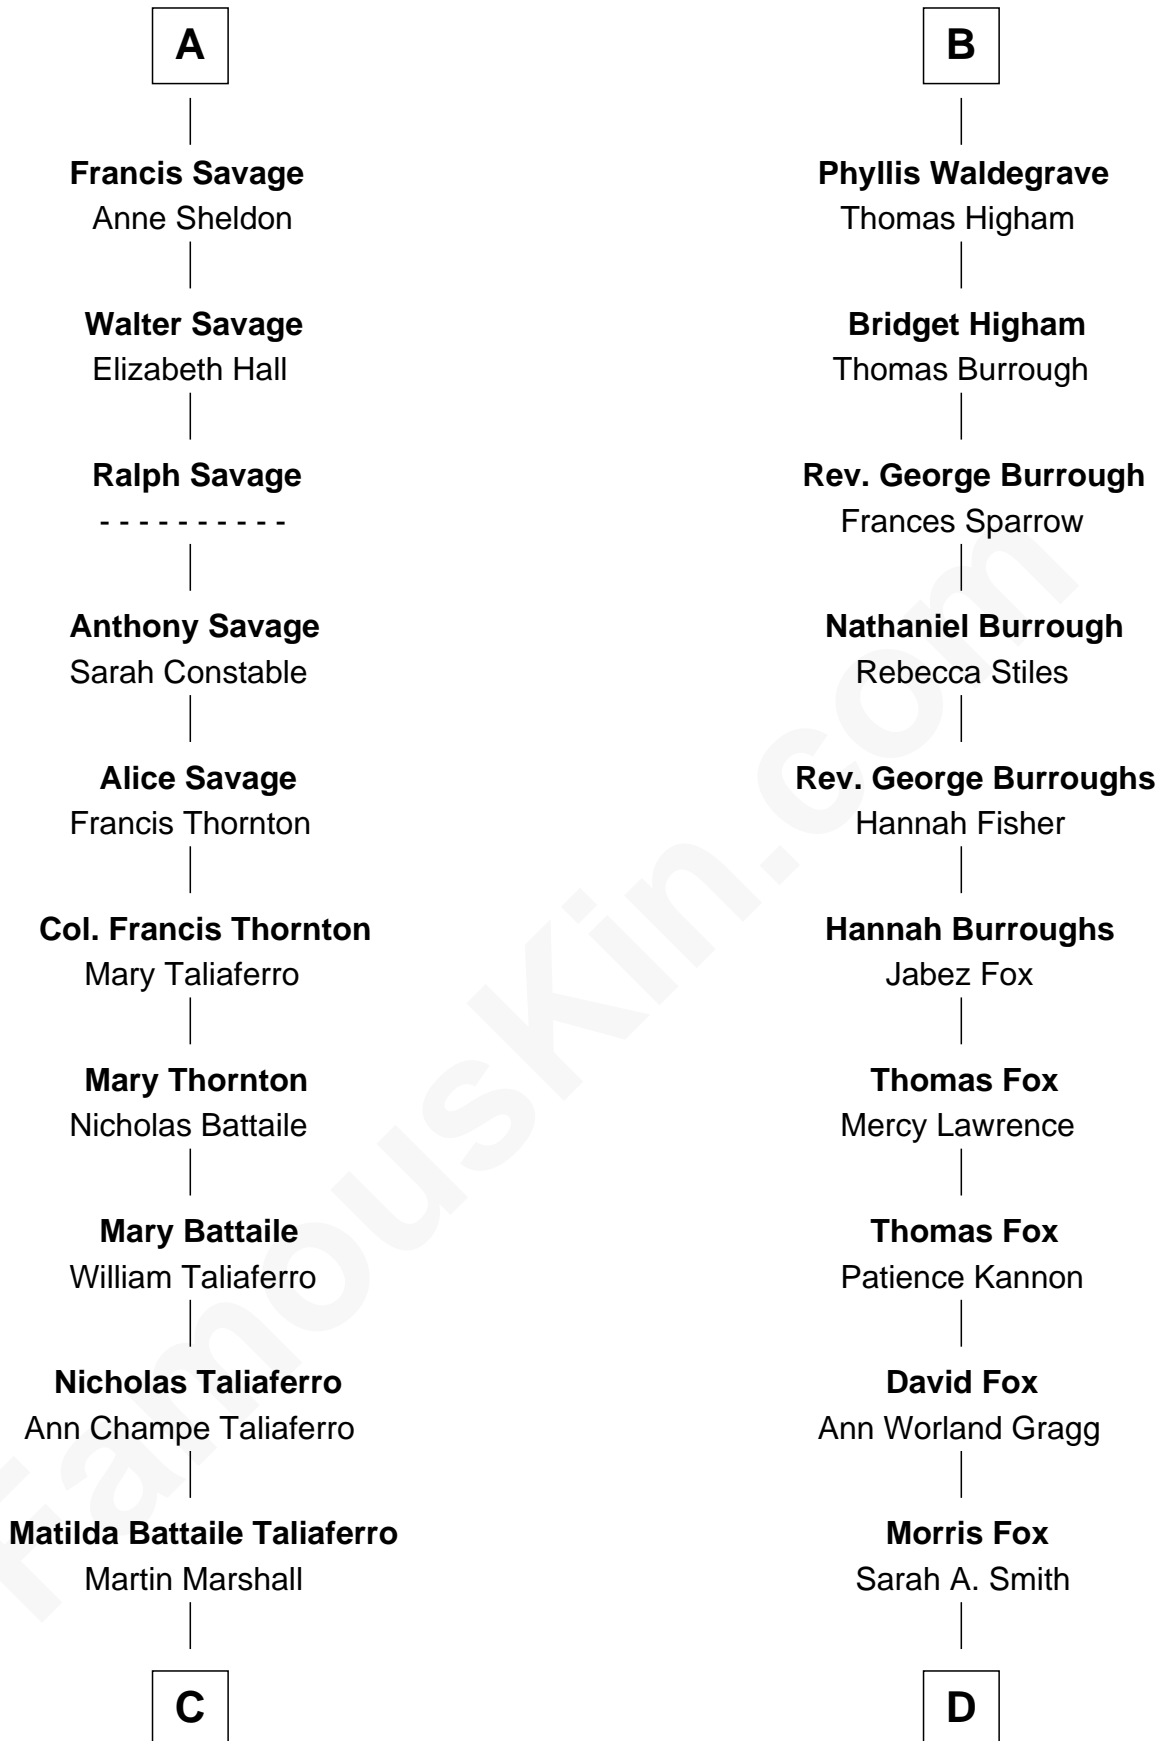

## Relationship Chart of General George C. Marshall

*Author of "The Marshall Plan"*

19th cousin 1 time removed of

**Bob Moore**

*Co-Founder, Bob's Red Mill*

**Bartholomew de Badlesmere**

Margaret de Clare

**Elizabeth de Badlesmere**

Sir John Savage

**Sir Christopher Savage**

Anne Stanley

**Sir Christopher Savage**

Anne Lygon

**A**

**Margaret de Badlesmere**

Sir John de Tibetot

**Sir Robert de Tibetot**

Margaret Deincourt

**Elizabeth de Tibetot**

Sir Philip le Despencer

**Margery Despencer**

Sir Roger Wentworth

**Henry Wentworth**

Elizabeth Howard

**Margery Wentworth**

Sir William Waldegrave

**George Waldegrave**

Anne Drury

**B**

**C**

**William Champe Marshall**

Susan Myers