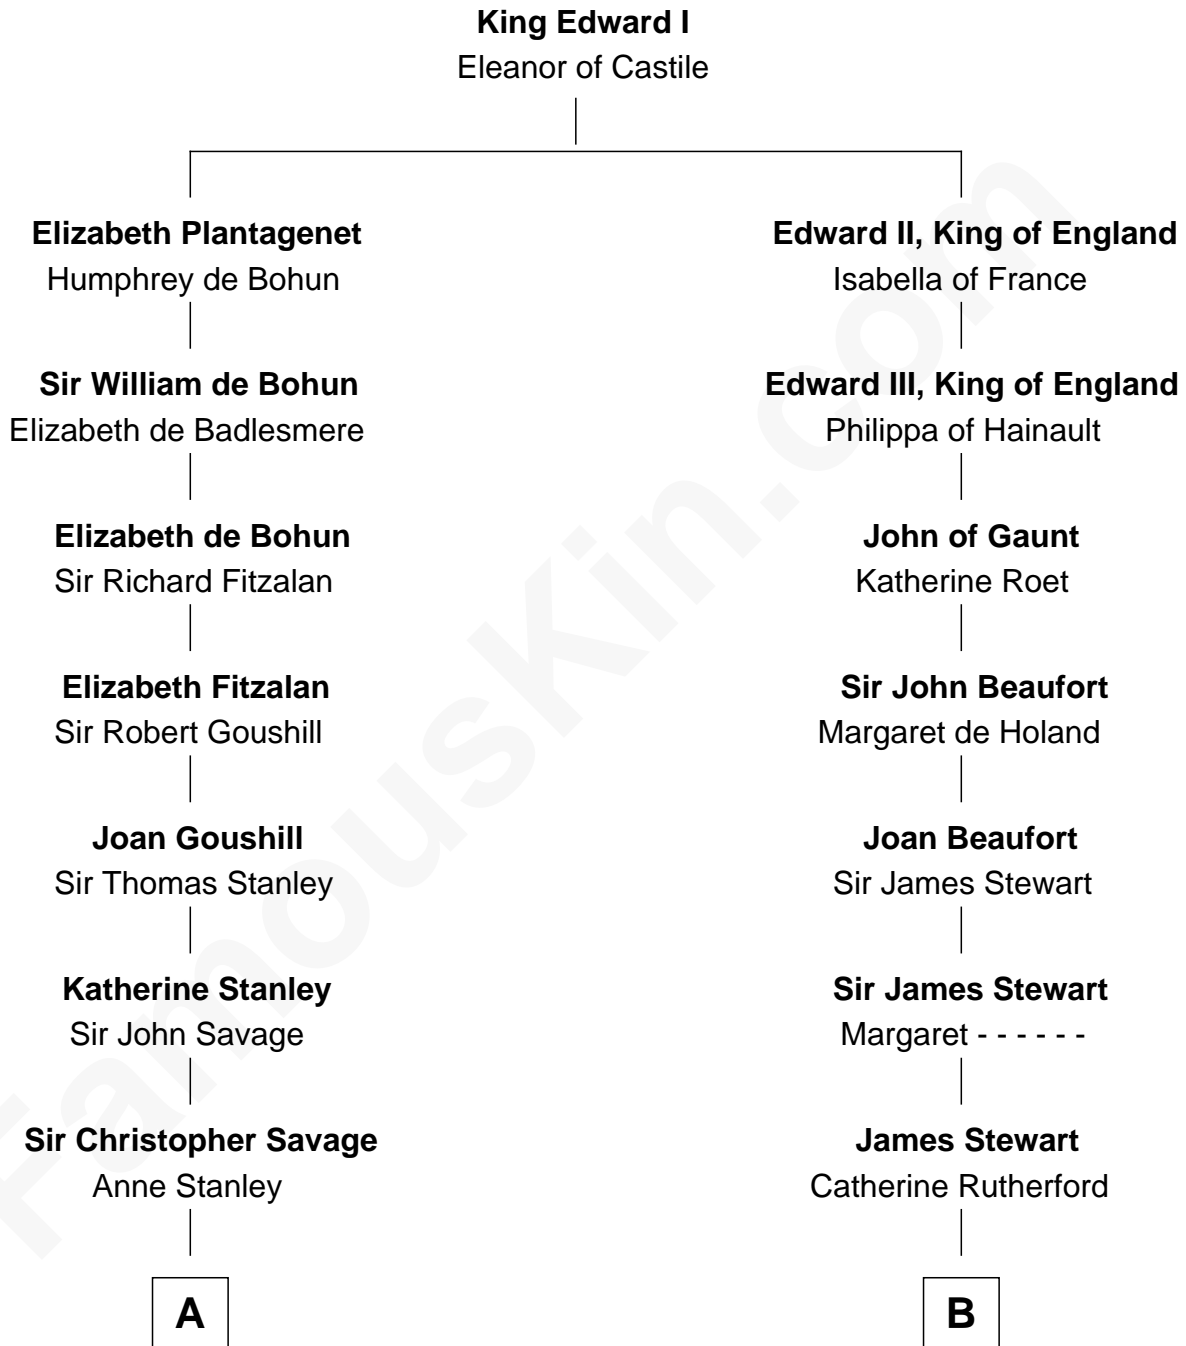

# FamousKin.com

## Relationship Chart of General George C. Marshall

*Author of "The Marshall Plan"*

19th cousin 1 time removed of

**Johnny Mercer**

*Songwriter and Co-Founder of Capitol Records*

**C**

**Matilda Battaile Taliaferro**