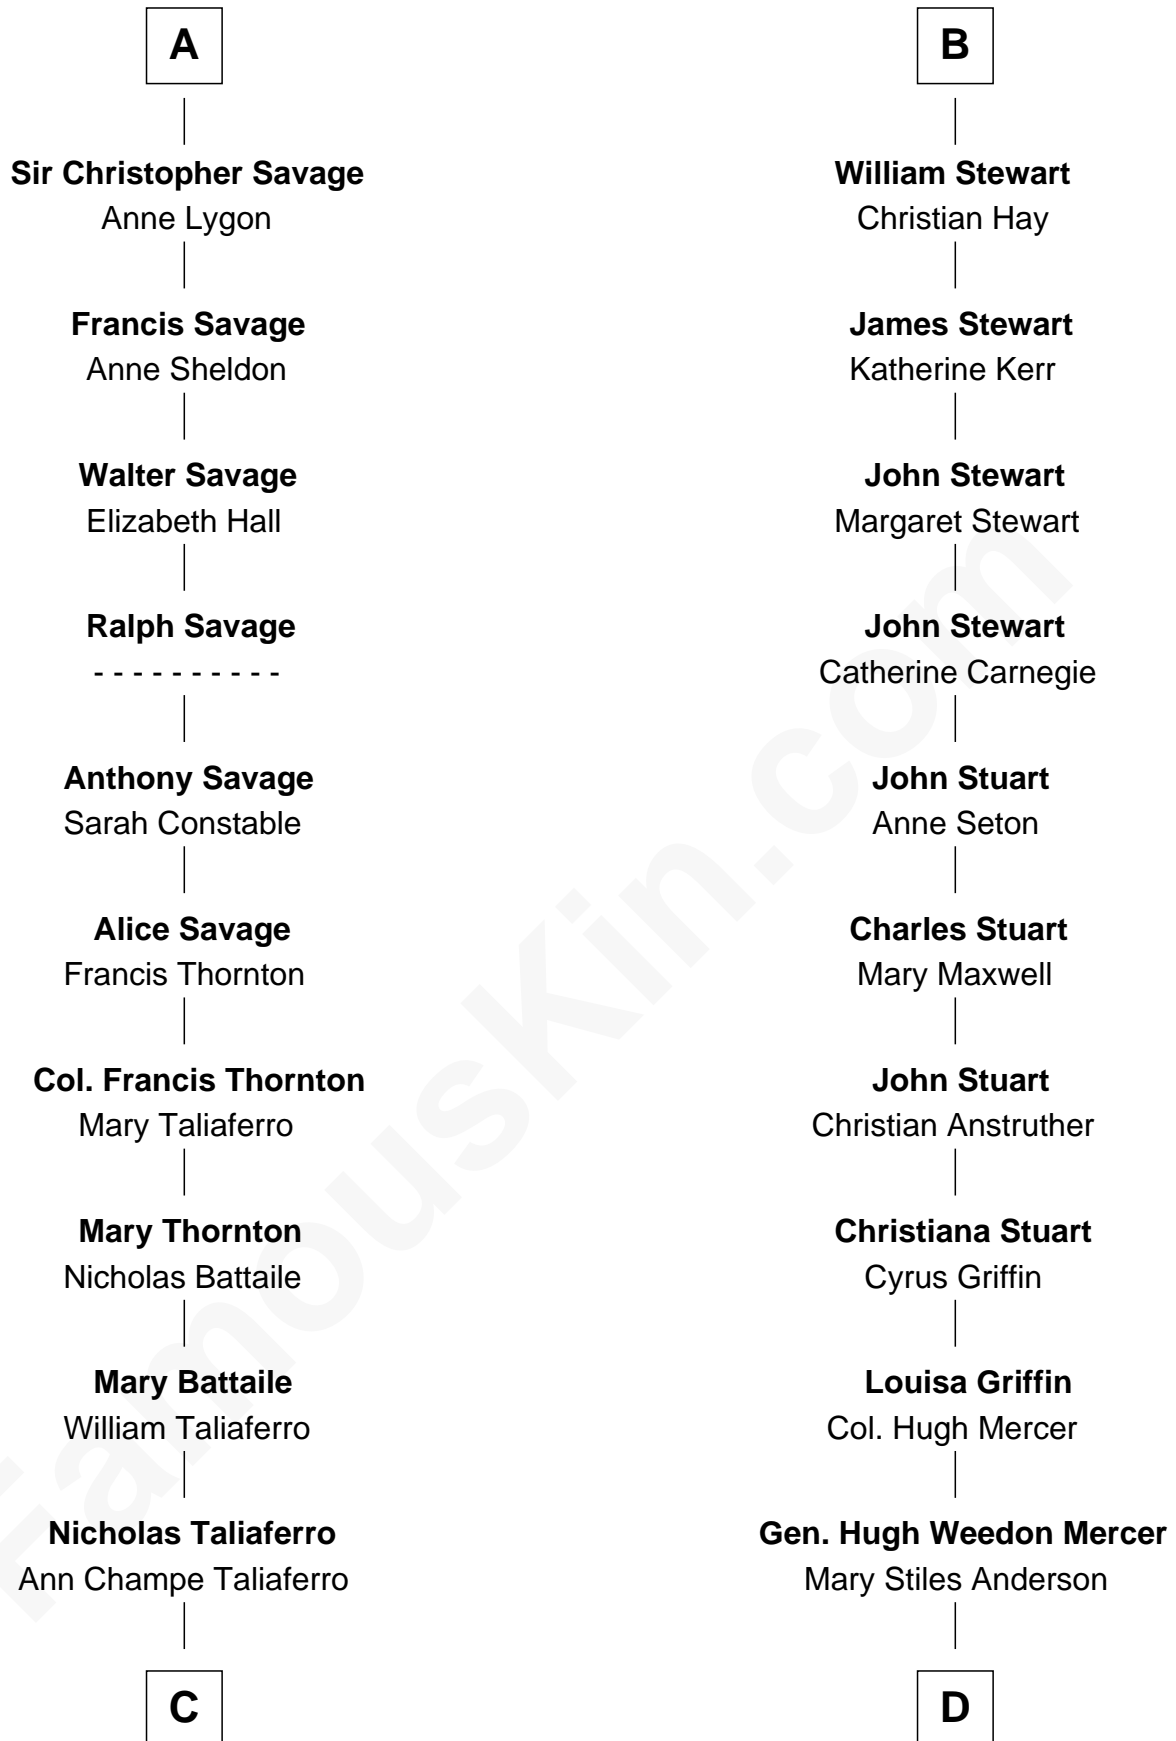

## Relationship Chart of General George C. Marshall

*Author of "The Marshall Plan"*

19th cousin 1 time removed of

**Johnny Mercer**

*Songwriter and Co-Founder of Capitol Records*

**C**

**Matilda Battaile Taliaferro**

Martin Marshall

**William Champe Marshall**

Susan Myers

**George Catlett Marshall**

Laura Emily Bradford

**General George C. Marshall**

*U.S. Army - World War II*

**D**