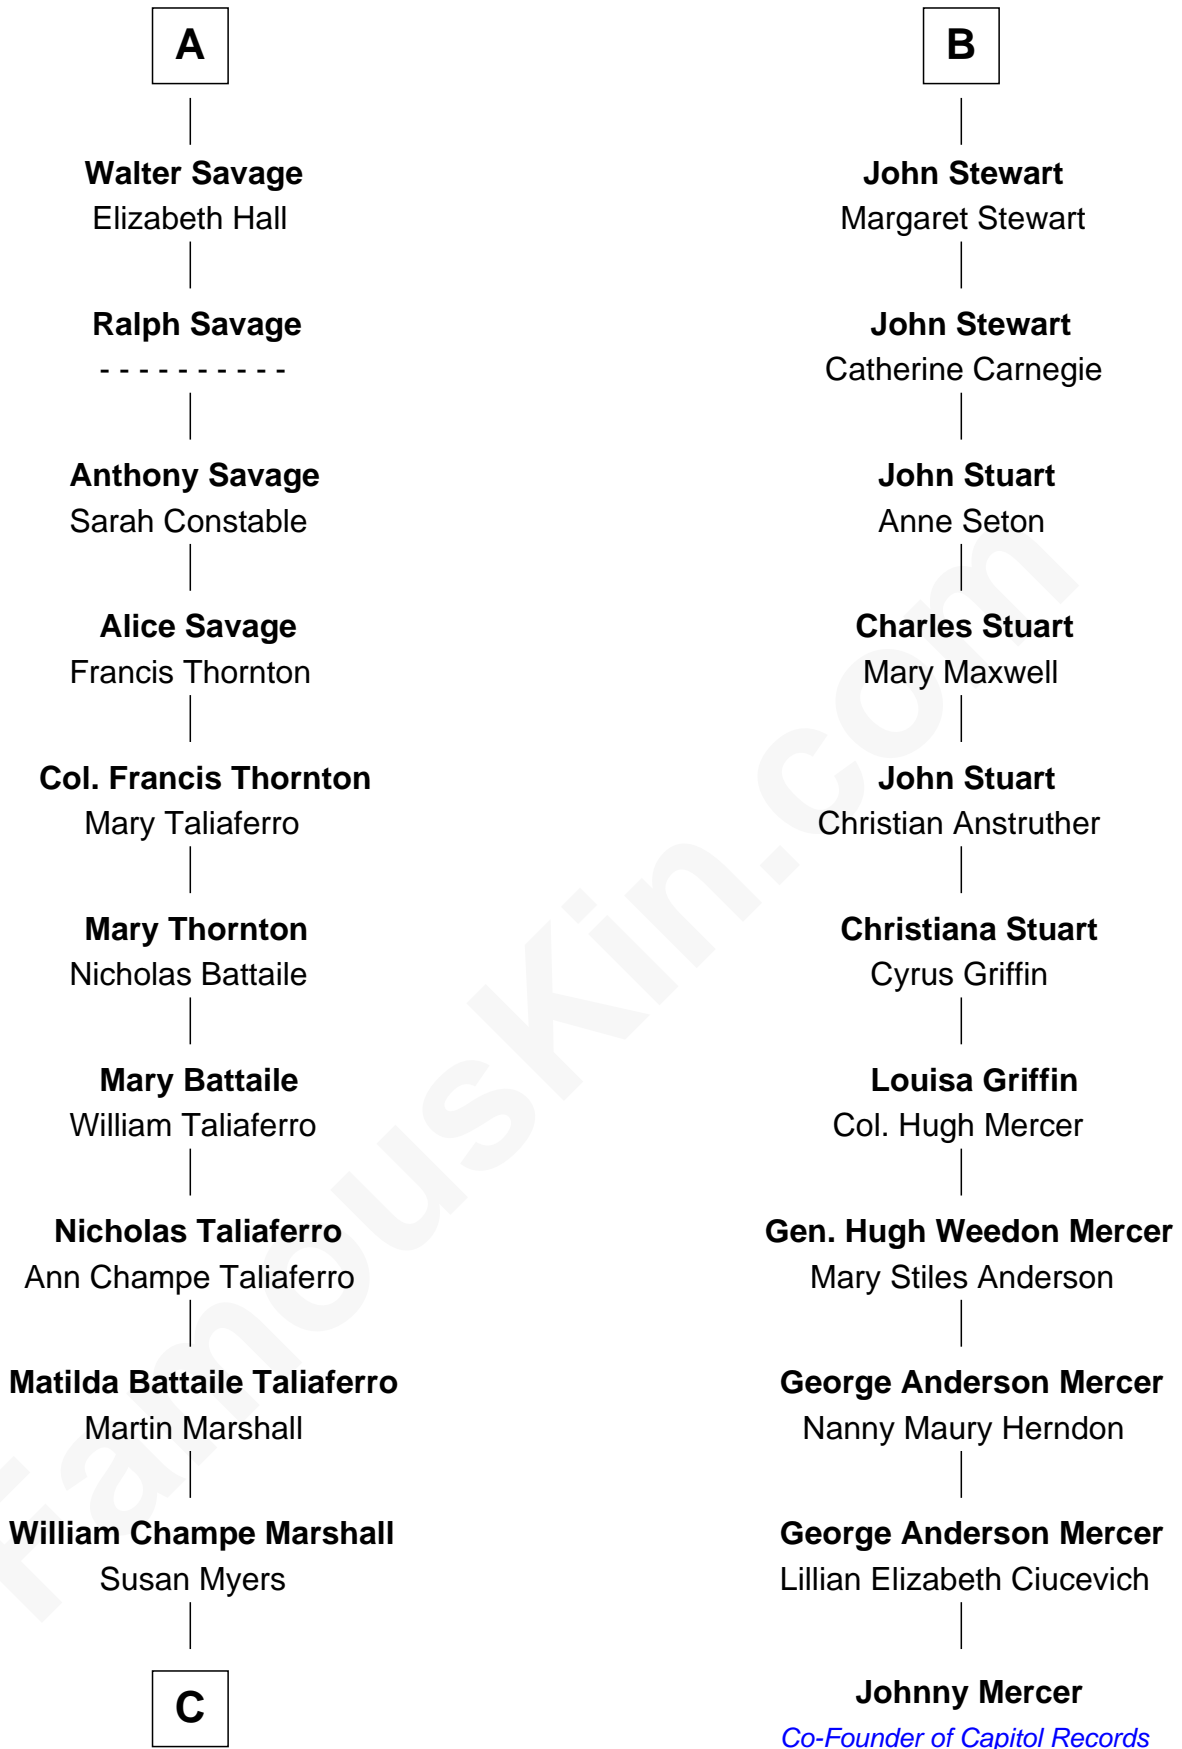

FamousKin.com

Relationship Chart of General George C. Marshall

Author of "The Marshall Plan"

17th cousin 1 time removed of

Johnny Mercer

Songwriter and Co-Founder of Capitol Records

C

George Catlett Marshall

Laura Emily Bradford

General George C. Marshall

U.S. Army - World War II

FamousKin.com