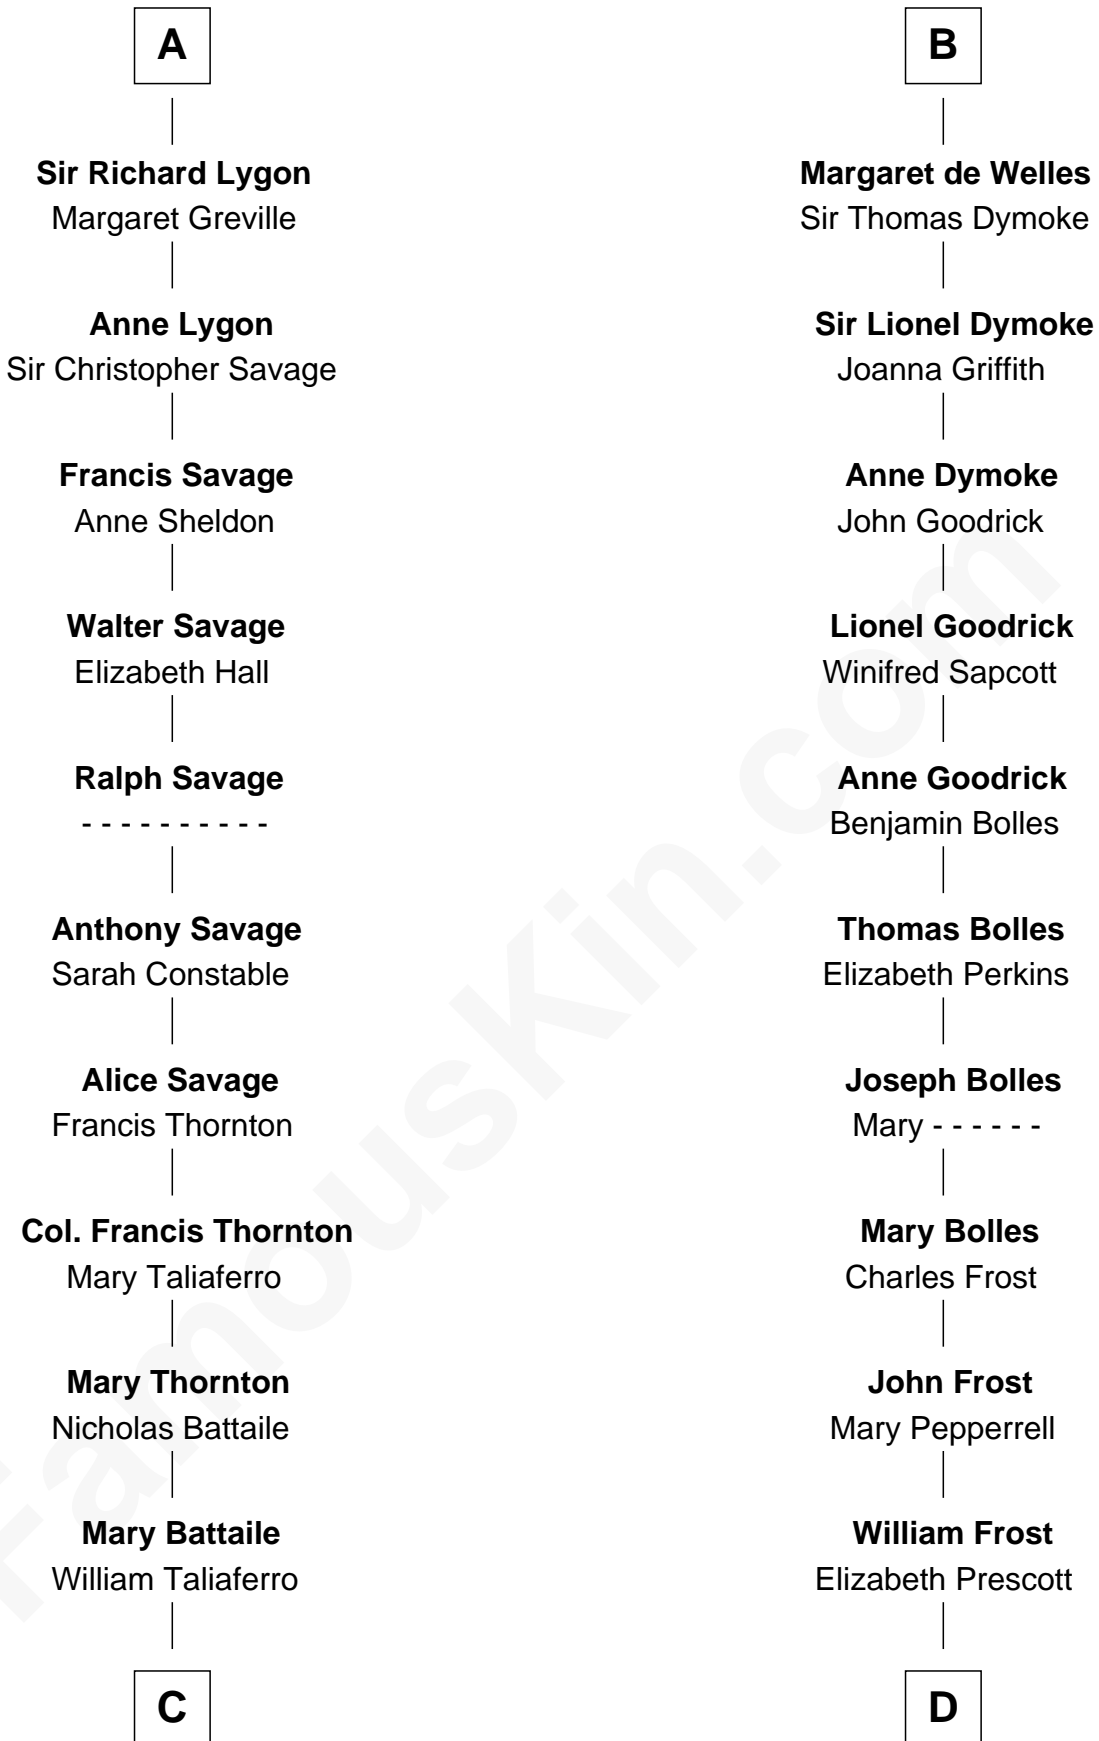

FamousKin.com

Relationship Chart of General George C. Marshall

Author of "The Marshall Plan"

21st cousin of

Robert Frost

Poet and Playwright

Sir William de Beauchamp

Isabel Mauduit

Sir Walter de Beauchamp

Alice de Tony

Giles de Beauchamp

Catherine de Bures

John de Beauchamp

Elizabeth - - - - -

Sir William de Beauchamp

Catherine de Ufflete

Sir Ralph de Greystoke

Maud de Greystoke

Eudo de Welles

Sir Lionel de Welles

Joan de Waterton

B

C

Nicholas Taliaferro
Ann Champe Taliaferro

Matilda Battaile Taliaferro
Martin Marshall

William Champe Marshall
Susan Myers

George Catlett Marshall
Laura Emily Bradford

General George C. Marshall
U.S. Army - World War II

D

William Frost
Sarah Holt

Samuel Abbott Frost
Mary Blunt