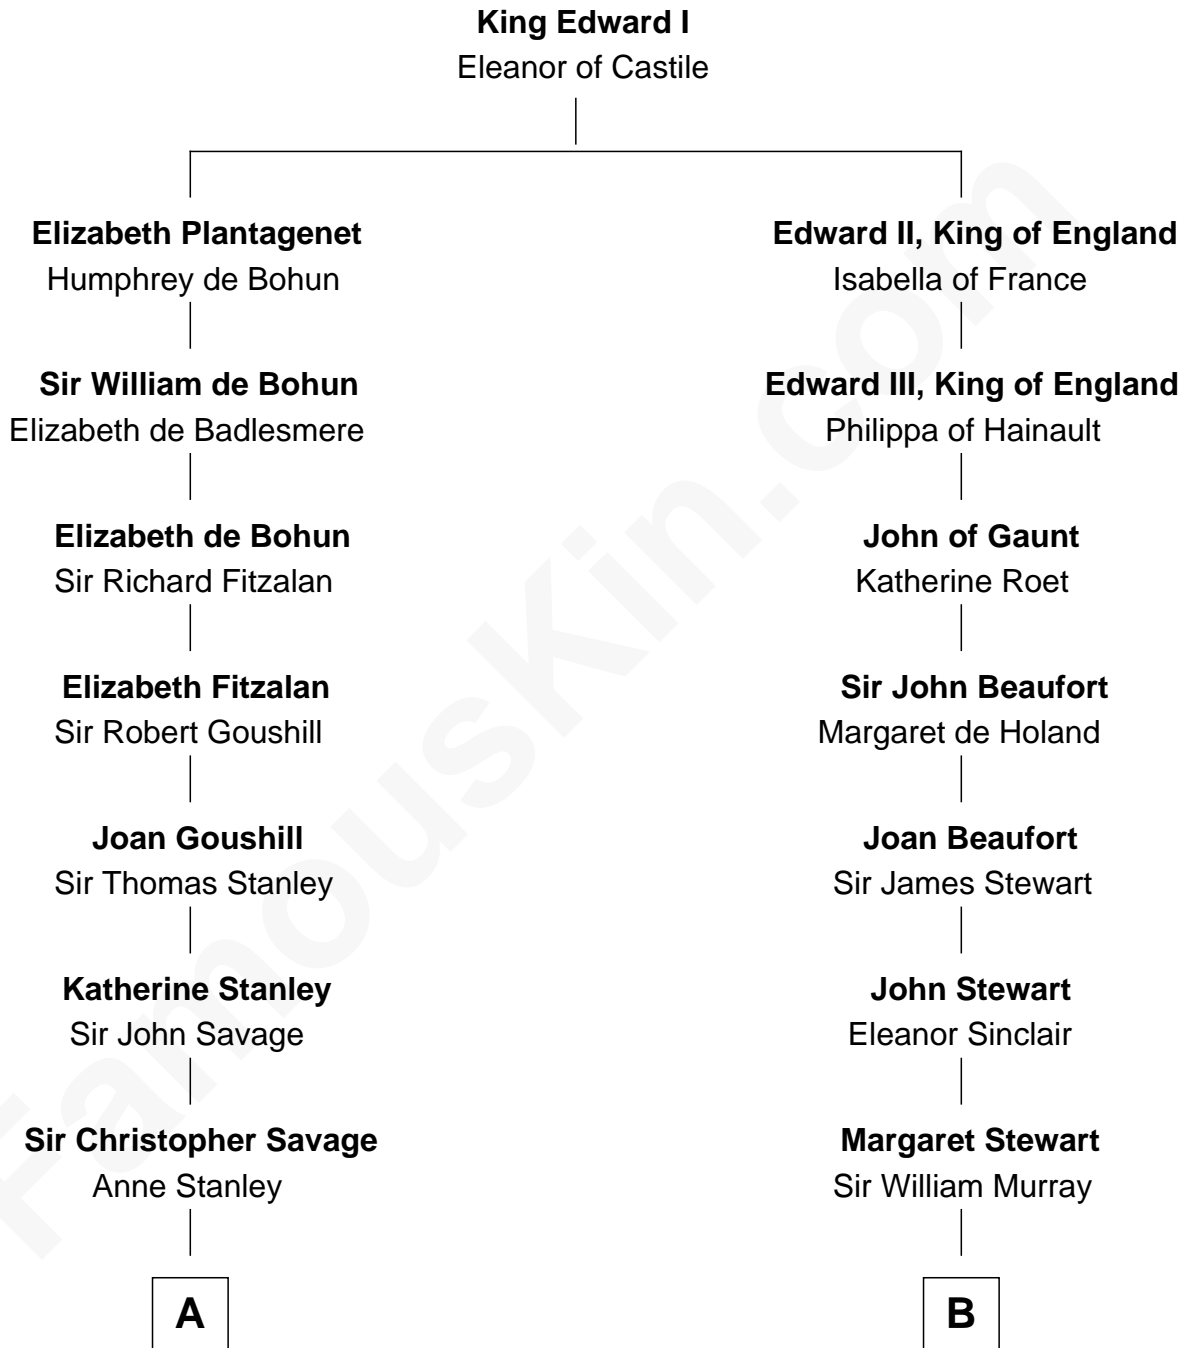

**FamousKin.com**  
**Relationship Chart of**  
**General George C. Marshall**  
*Author of "The Marshall Plan"*

13th cousin 7 times removed of

**Major John Pitcairn**  
*British Commander at Battle of Lexington*

**C**

—  
**Matilda Battaile Taliaferro**

Martin Marshall

—  
**William Champe Marshall**

Susan Myers

—  
**George Catlett Marshall**

Laura Emily Bradford

—  
**General George C. Marshall**