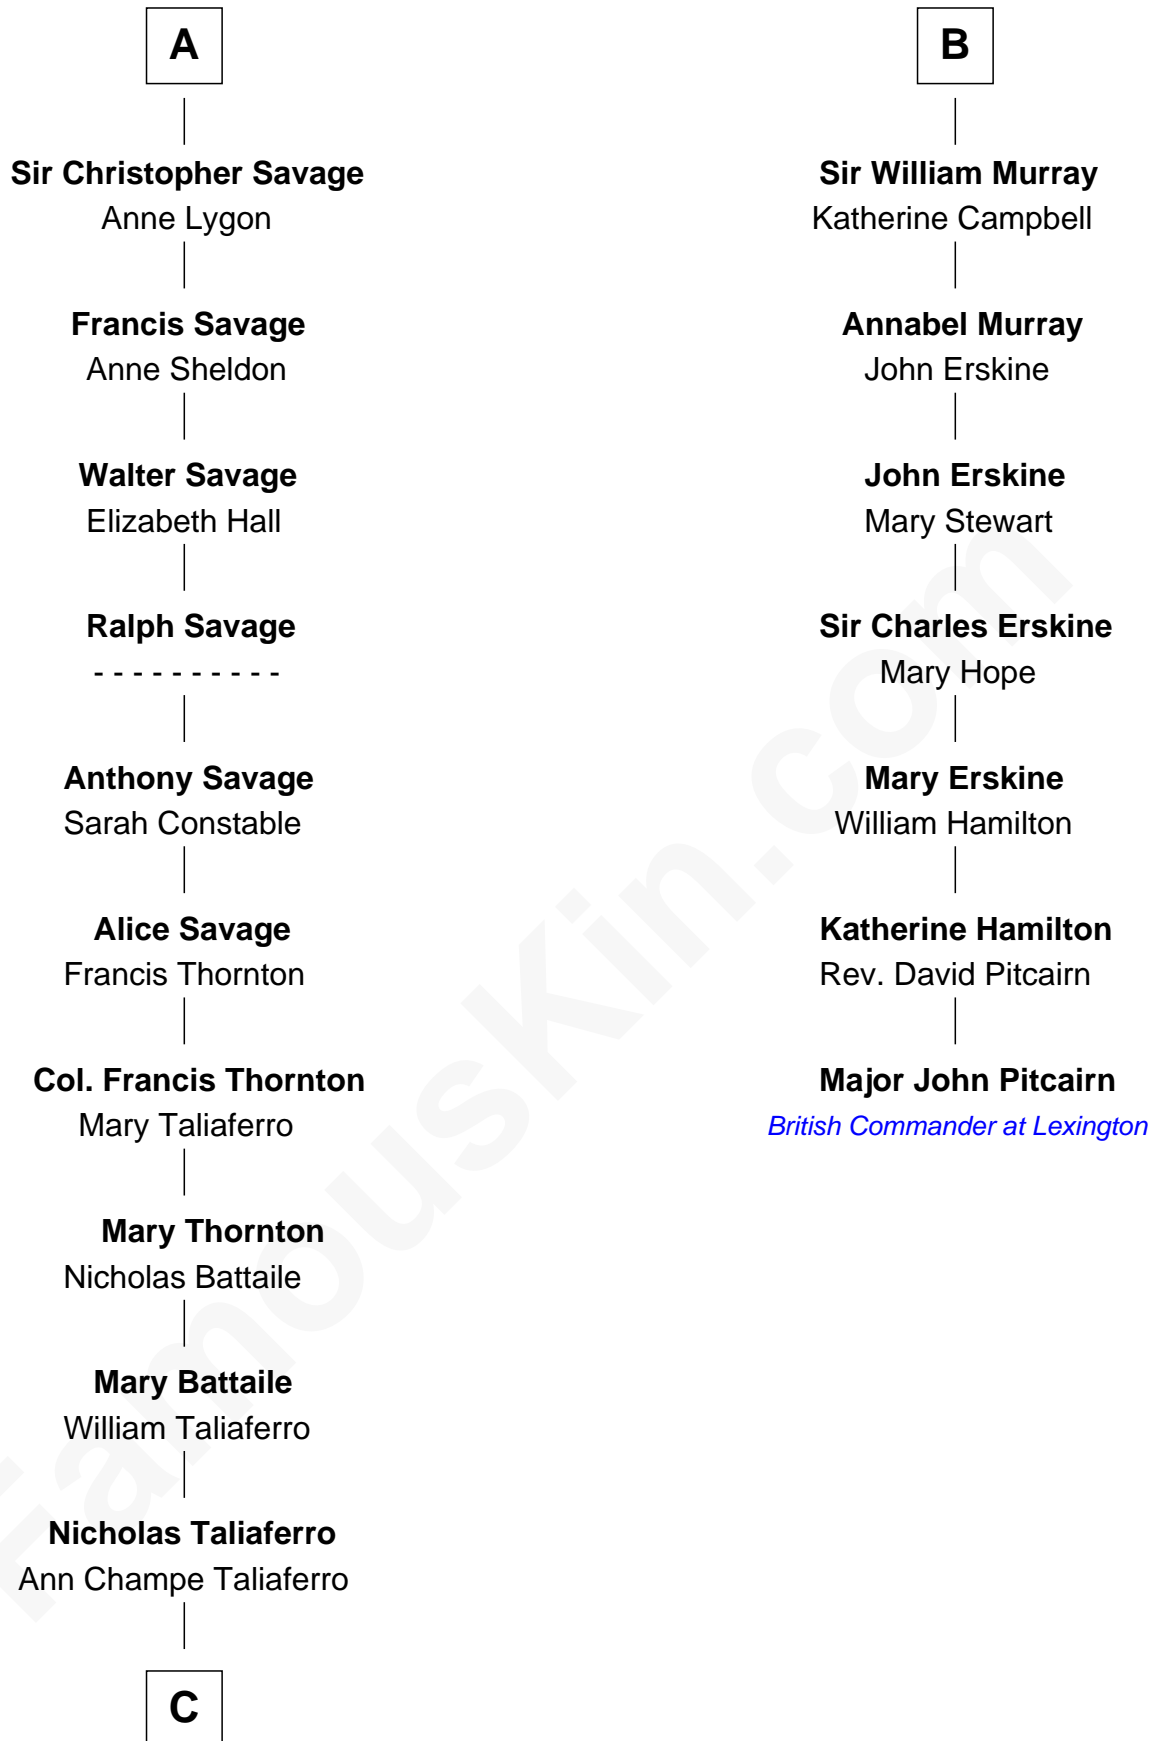

**FamousKin.com**  
**Relationship Chart of**  
**General George C. Marshall**  
*Author of "The Marshall Plan"*

13th cousin 7 times removed of

**Major John Pitcairn**  
*British Commander at Battle of Lexington*

**C**

—  
**Matilda Battaile Taliaferro**

Martin Marshall

—  
**William Champe Marshall**

Susan Myers

—  
**George Catlett Marshall**

Laura Emily Bradford

—  
**General George C. Marshall**