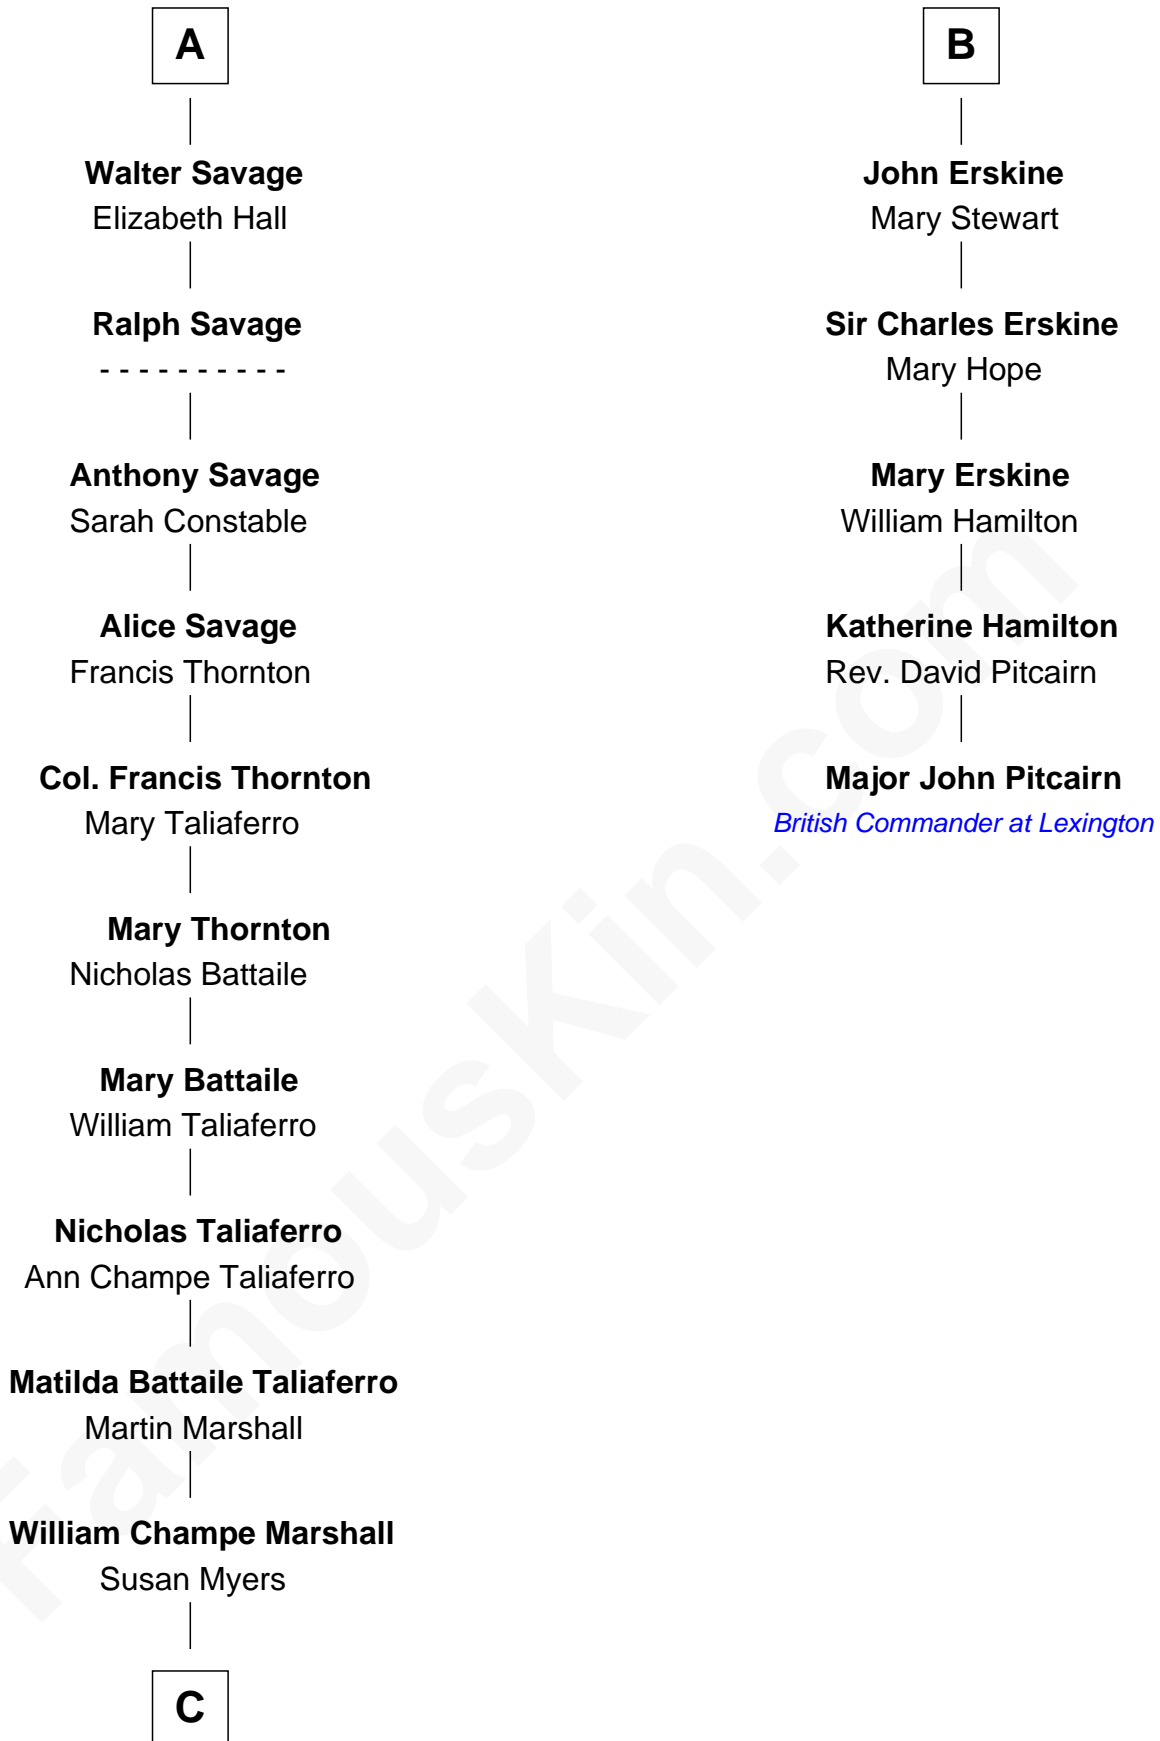

**FamousKin.com**  
**Relationship Chart of**  
**General George C. Marshall**  
*Author of "The Marshall Plan"*

11th cousin 7 times removed of

**Major John Pitcairn**  
*British Commander at Battle of Lexington*

C

George Catlett Marshall

Laura Emily Bradford

General George C. Marshall

*U.S. Army - World War II*

FamousKin.com