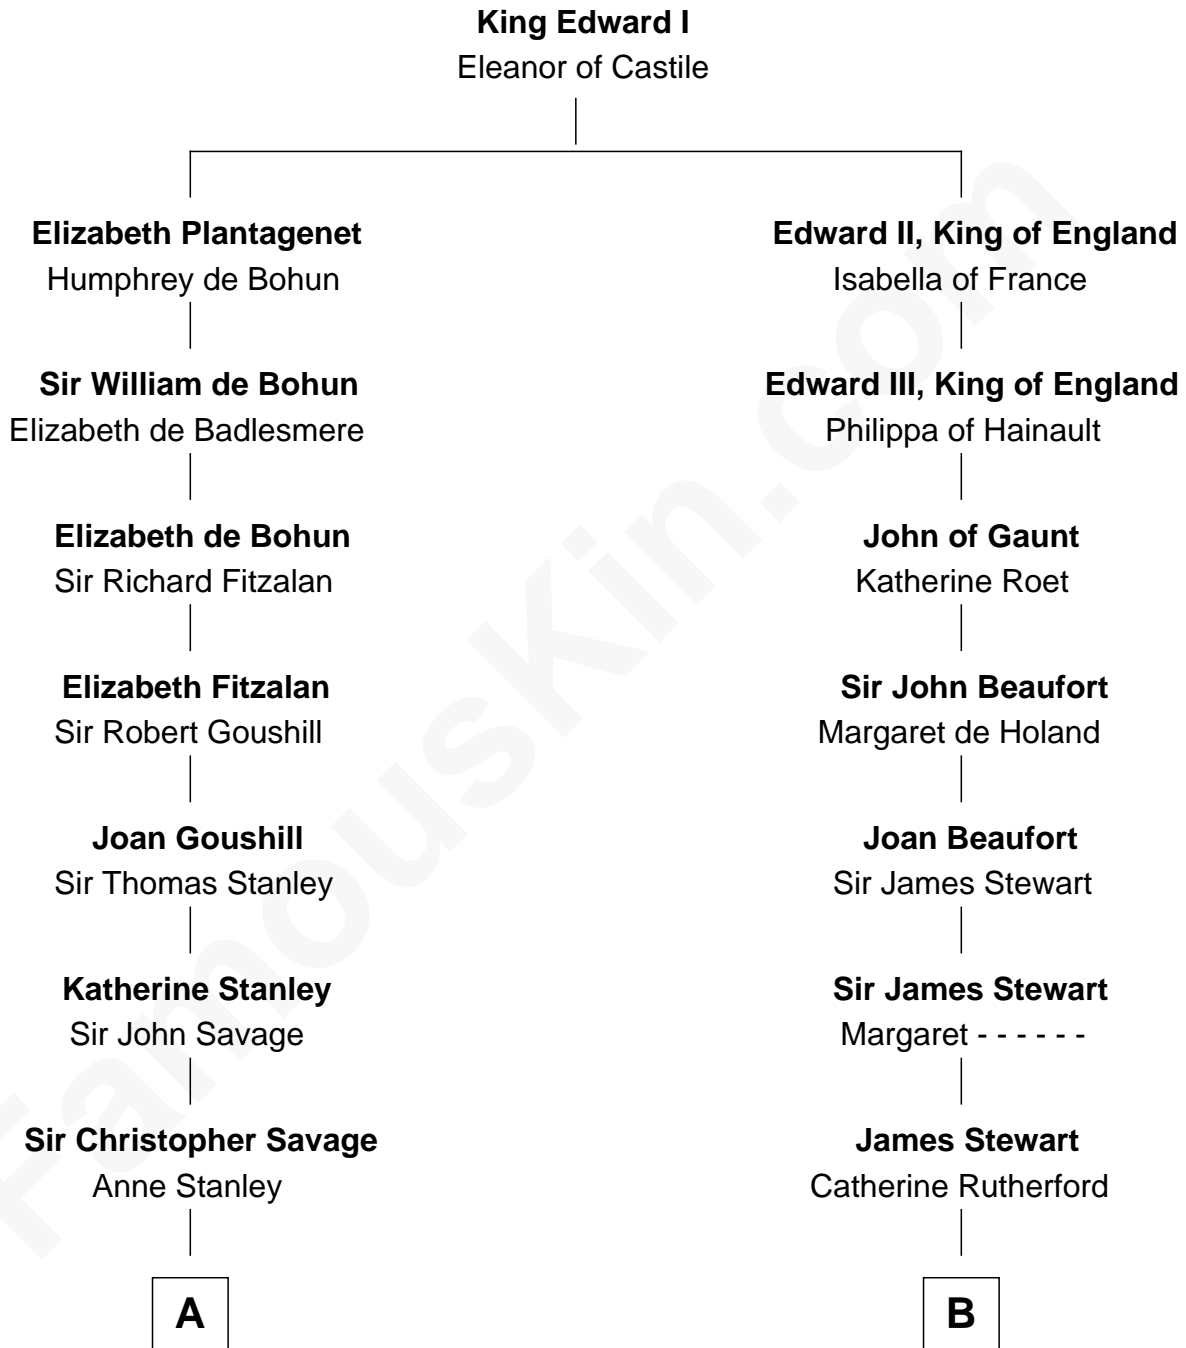

FamousKin.com

Relationship Chart of General George C. Marshall

Author of "The Marshall Plan"

17th cousin 3 times removed of

Noel Coward

Playwright, Actor, and Songwriter

C

—
Matilda Battaile Taliaferro

Martin Marshall

—
William Champe Marshall

Susan Myers

—
George Catlett Marshall

Laura Emily Bradford

—
General George C. Marshall

U.S. Army - World War II

FamousKin.com