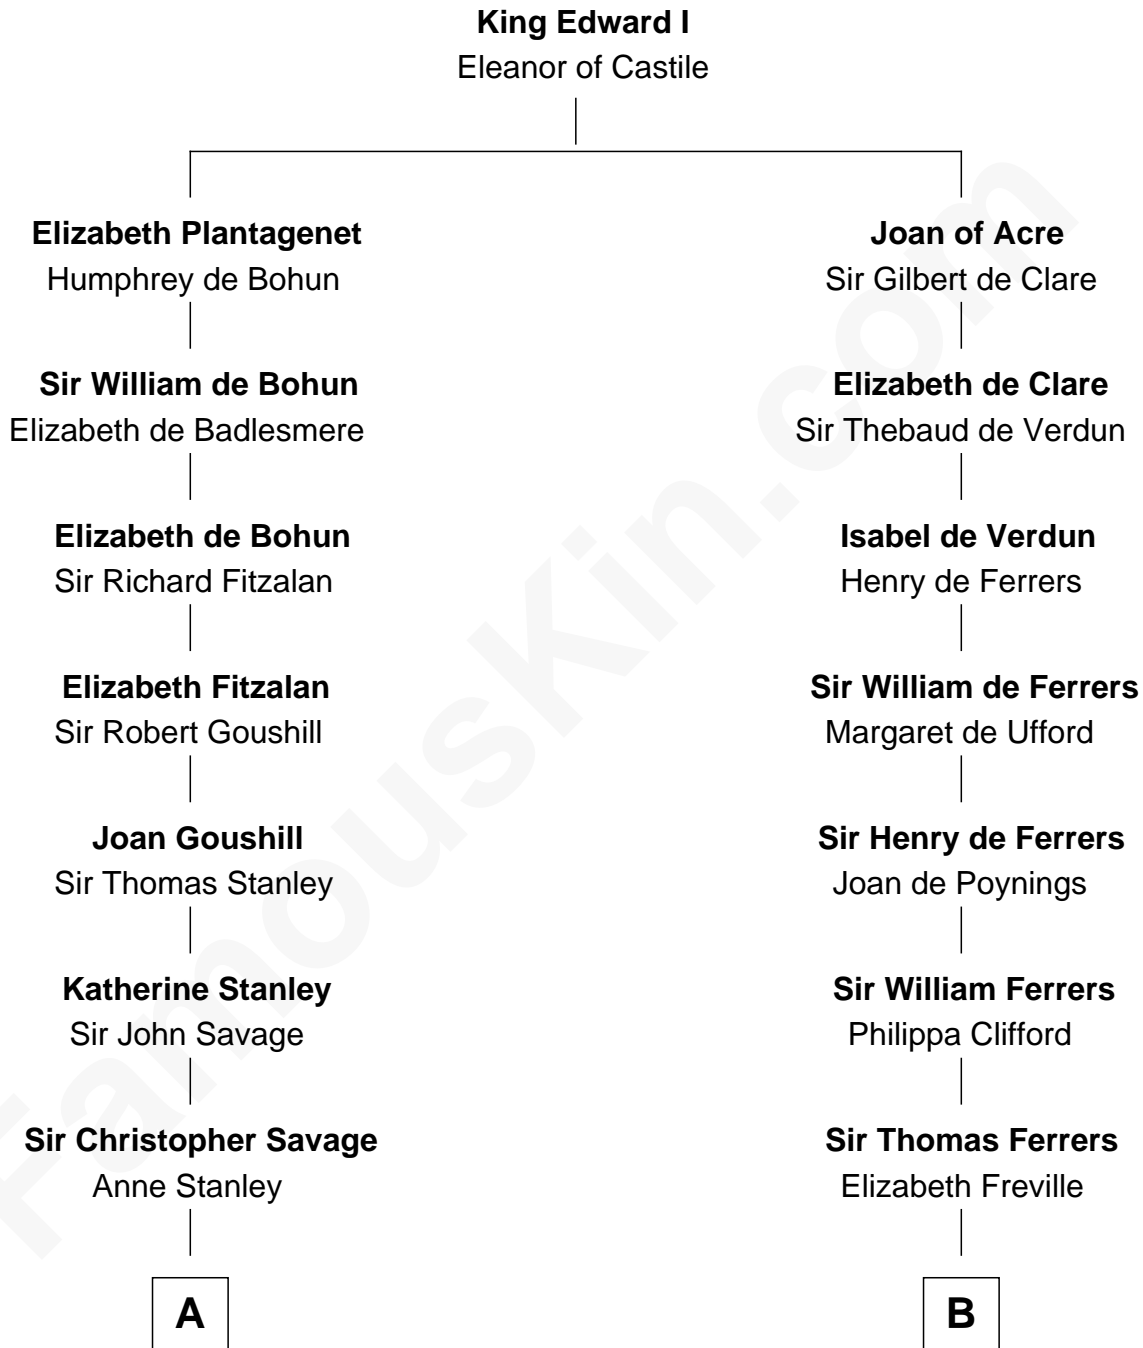

FamousKin.com

Relationship Chart of General George C. Marshall

Author of "The Marshall Plan"

12th cousin 8 times removed of

Edmund Waller

English Poet and Politician

C

—
Matilda Battaile Taliaferro

Martin Marshall

—
William Champe Marshall

Susan Myers

—
George Catlett Marshall

Laura Emily Bradford

—
General George C. Marshall

U.S. Army - World War II

FamousKin.com