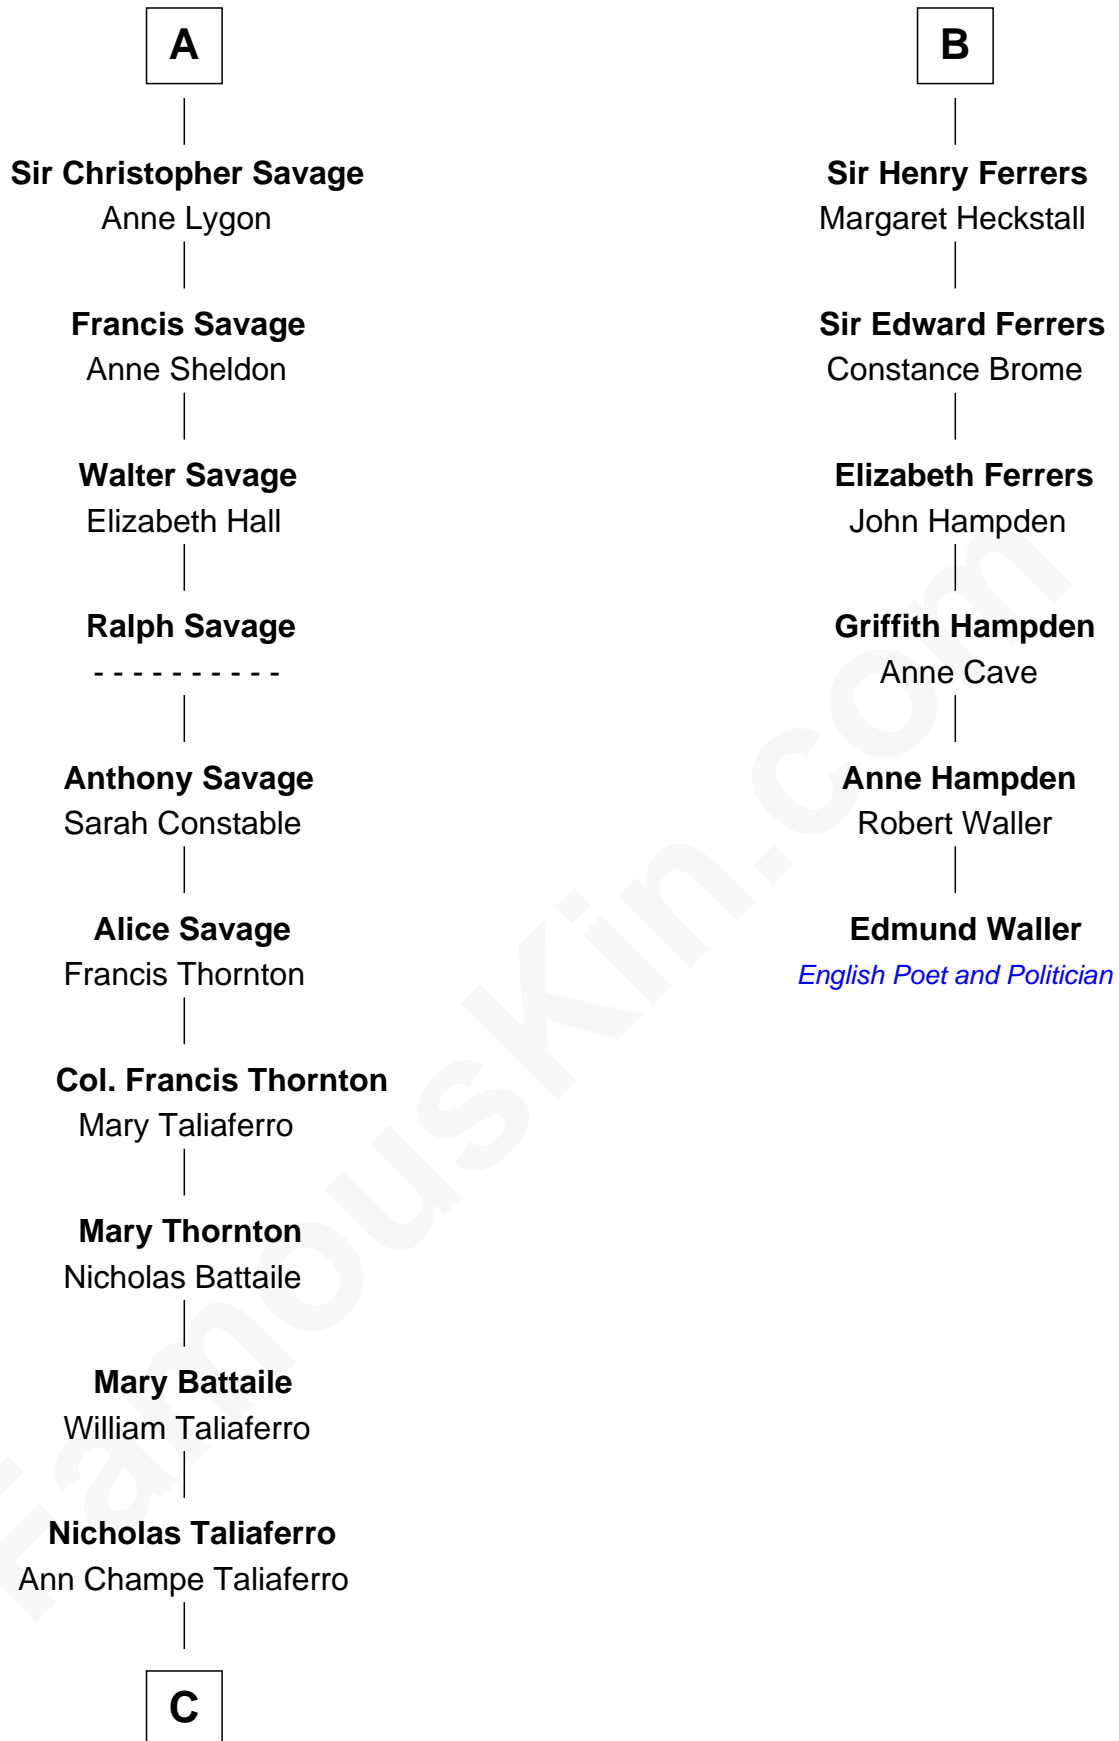

FamousKin.com

Relationship Chart of General George C. Marshall

Author of "The Marshall Plan"

12th cousin 8 times removed of

Edmund Waller

English Poet and Politician

C

—
Matilda Battaile Taliaferro

Martin Marshall

—
William Champe Marshall

Susan Myers

—
George Catlett Marshall

Laura Emily Bradford

—
General George C. Marshall

U.S. Army - World War II

FamousKin.com