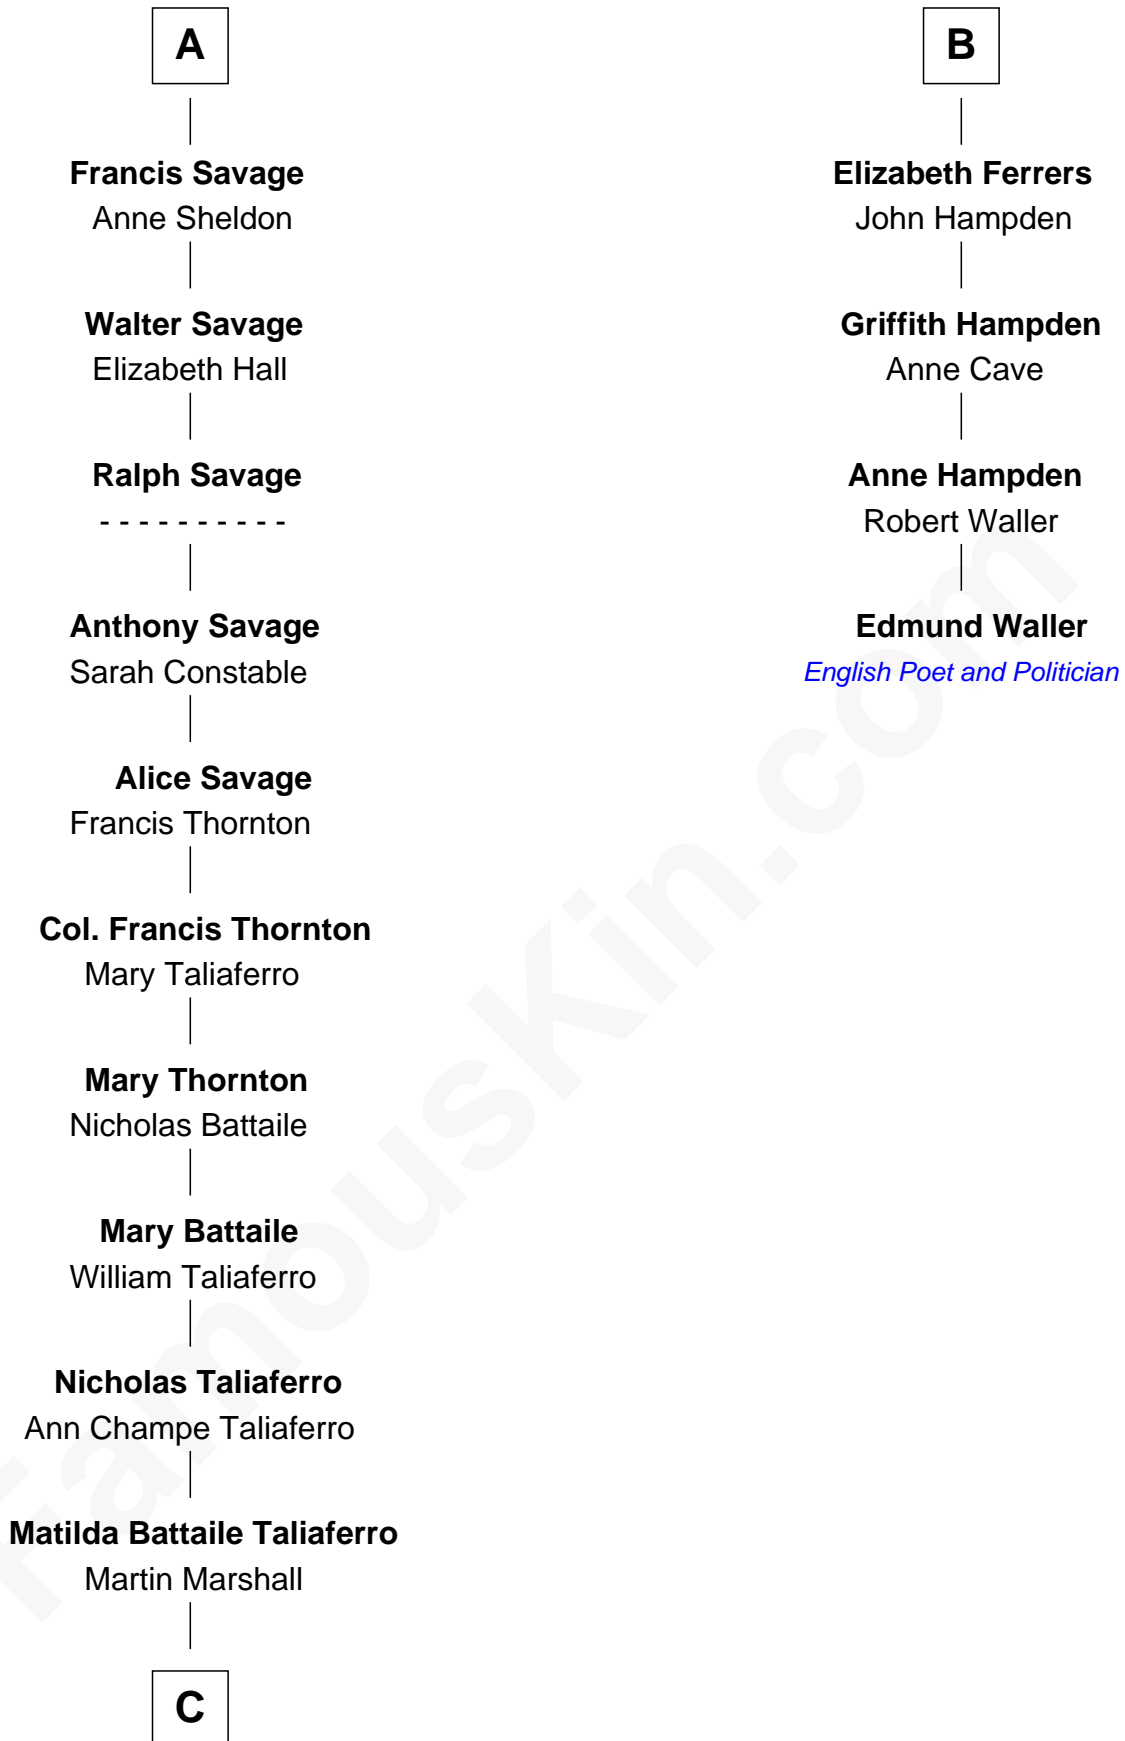

FamousKin.com
Relationship Chart of
General George C. Marshall
Author of "The Marshall Plan"

10th cousin 9 times removed of

Edmund Waller
English Poet and Politician

Bartholomew de Badlesmere

Margaret de Clare

Sir William de Ros

Maud de Roos

John de Welles

Margery de Welles

Stephen le Scrope

Maude le Scrope

Sir Baldwin Freville

Elizabeth Freville

Sir Thomas Ferrers

Sir Henry Ferrers

Margaret Heckstall

Sir Edward Ferrers

Constance Brome

B

C

William Champe Marshall