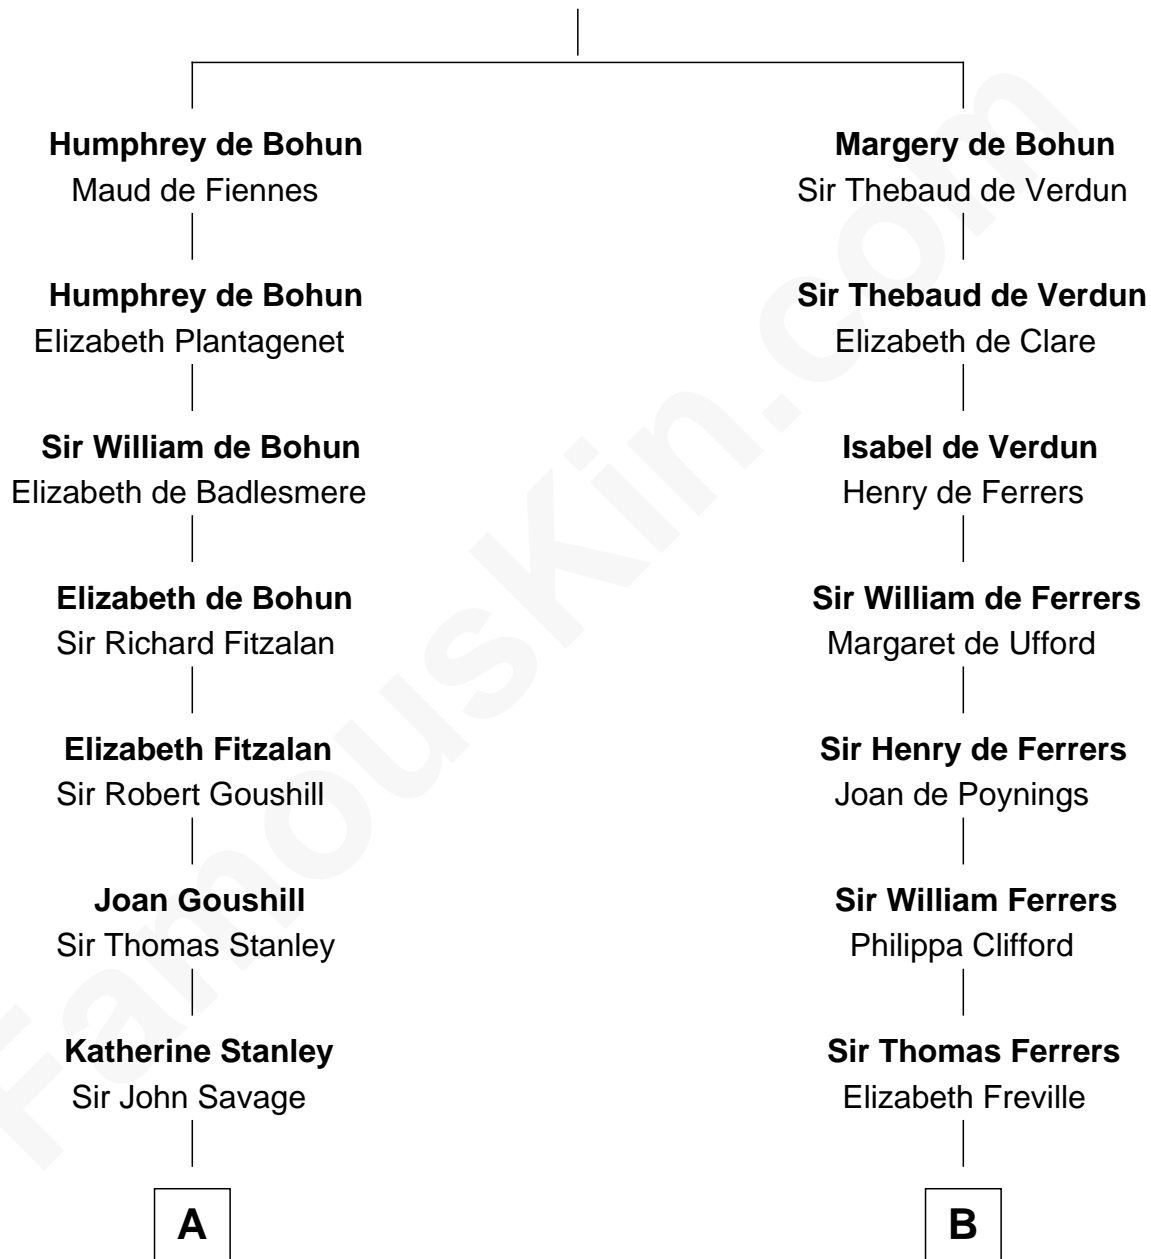

## Relationship Chart of General George C. Marshall

*Author of "The Marshall Plan"*

12th cousin 9 times removed of

**Edmund Waller**

*English Poet and Politician*

**Sir Humphrey de Bohun**

Eleanor de Braiose

**C**

**Nicholas Taliaferro**  
Ann Champe Taliaferro

**Matilda Battaile Taliaferro**  
Martin Marshall

**William Champe Marshall**  
Susan Myers

**George Catlett Marshall**  
Laura Emily Bradford

**General George C. Marshall**  
*U.S. Army - World War II*