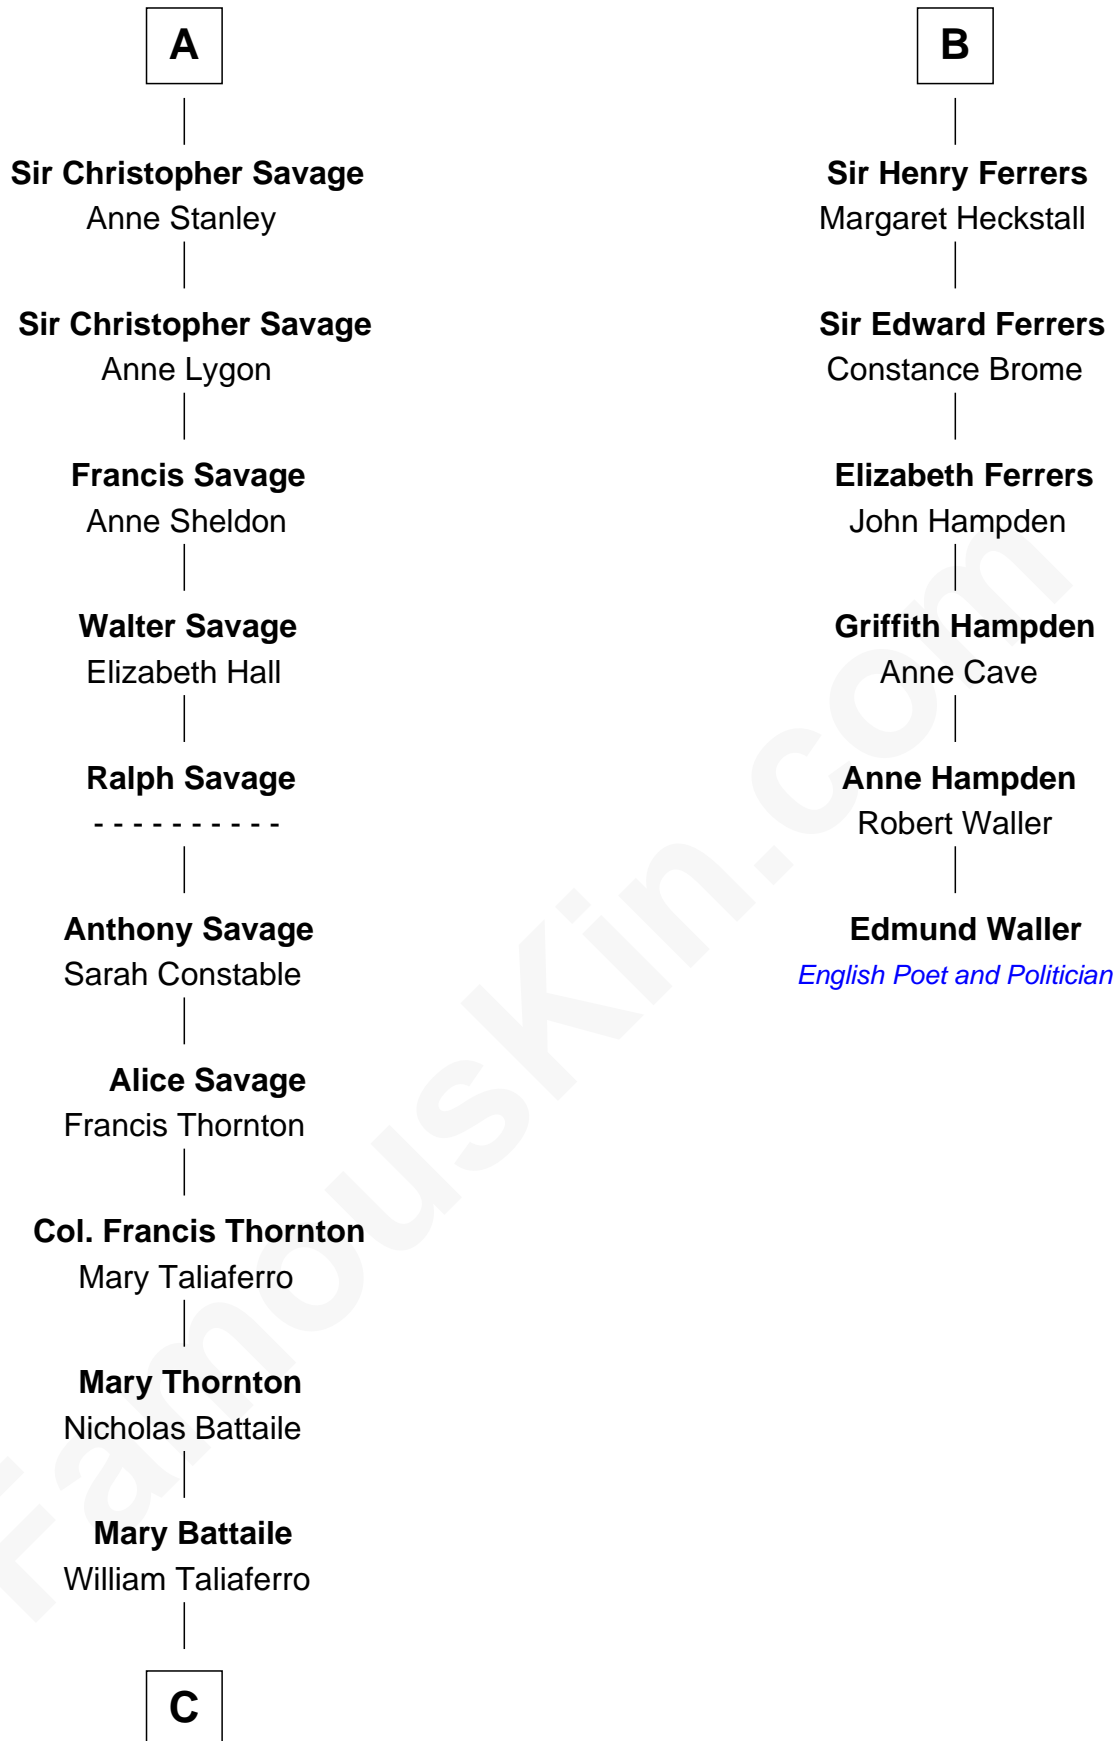

## Relationship Chart of General George C. Marshall

*Author of "The Marshall Plan"*

12th cousin 9 times removed of

**Edmund Waller**

*English Poet and Politician*

**Sir Humphrey de Bohun**

Eleanor de Braiose

**C**

**Nicholas Taliaferro**  
Ann Champe Taliaferro

**Matilda Battaile Taliaferro**  
Martin Marshall

**William Champe Marshall**  
Susan Myers

**George Catlett Marshall**  
Laura Emily Bradford

**General George C. Marshall**  
*U.S. Army - World War II*