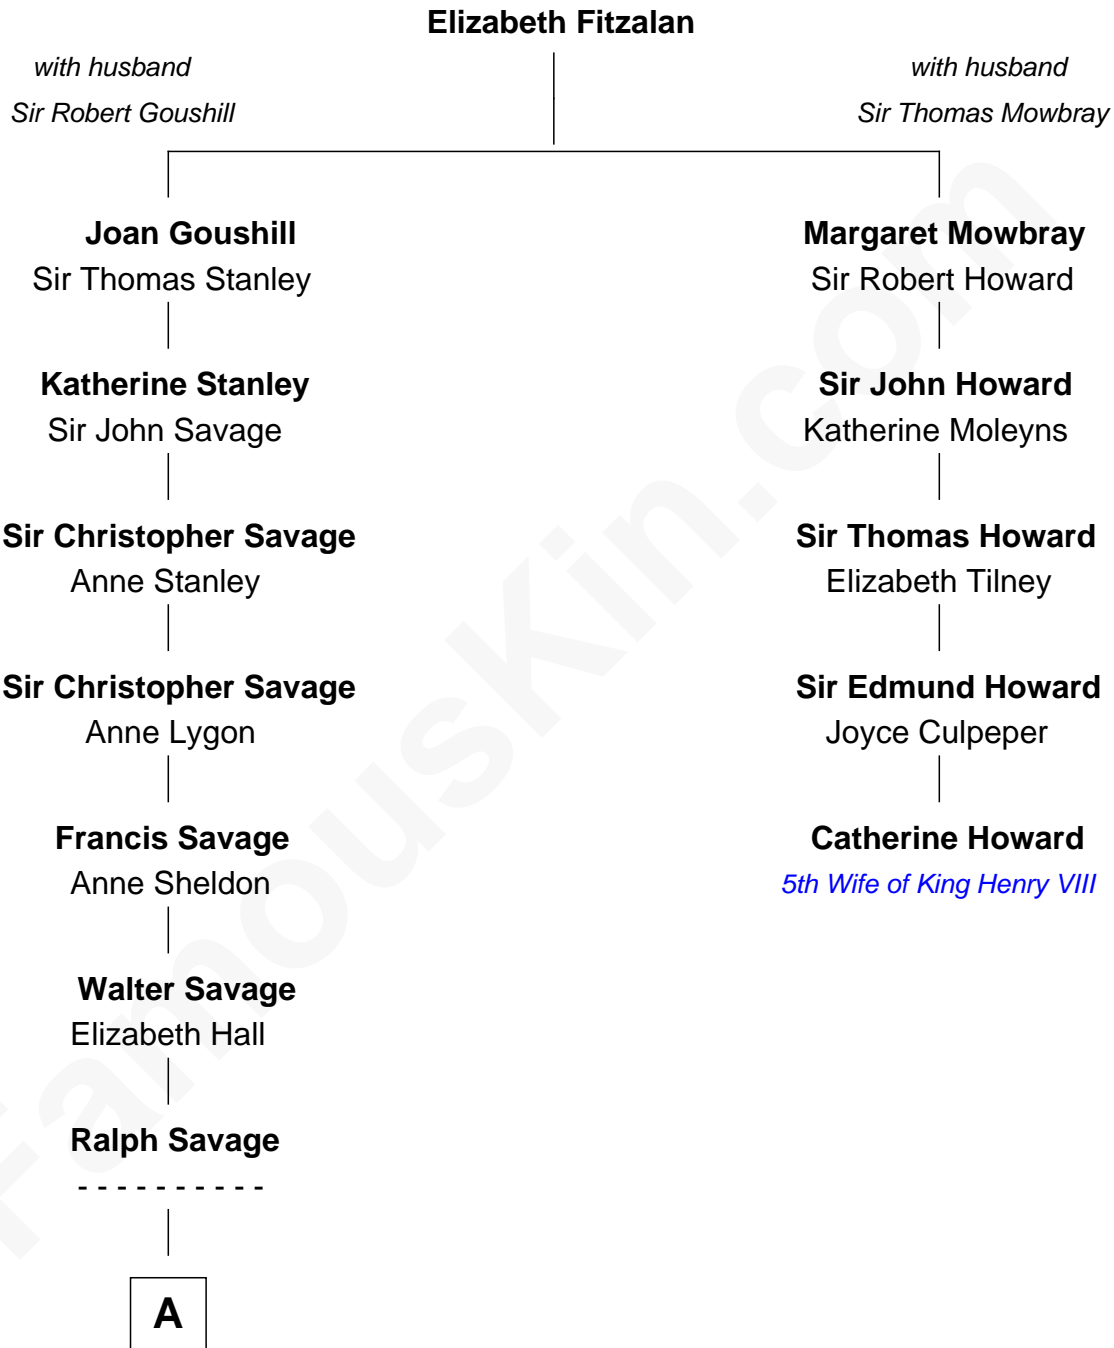

# FamousKin.com

## Relationship Chart of General George C. Marshall

*Author of "The Marshall Plan"*

4th cousin 12 times removed of

**Catherine Howard**

*5th Wife of King Henry VIII*

**A**

**Anthony Savage**

Sarah Constable

**Alice Savage**

Francis Thornton

**Col. Francis Thornton**

Mary Taliaferro

**Mary Thornton**

Nicholas Battaile

**Mary Battaile**

William Taliaferro