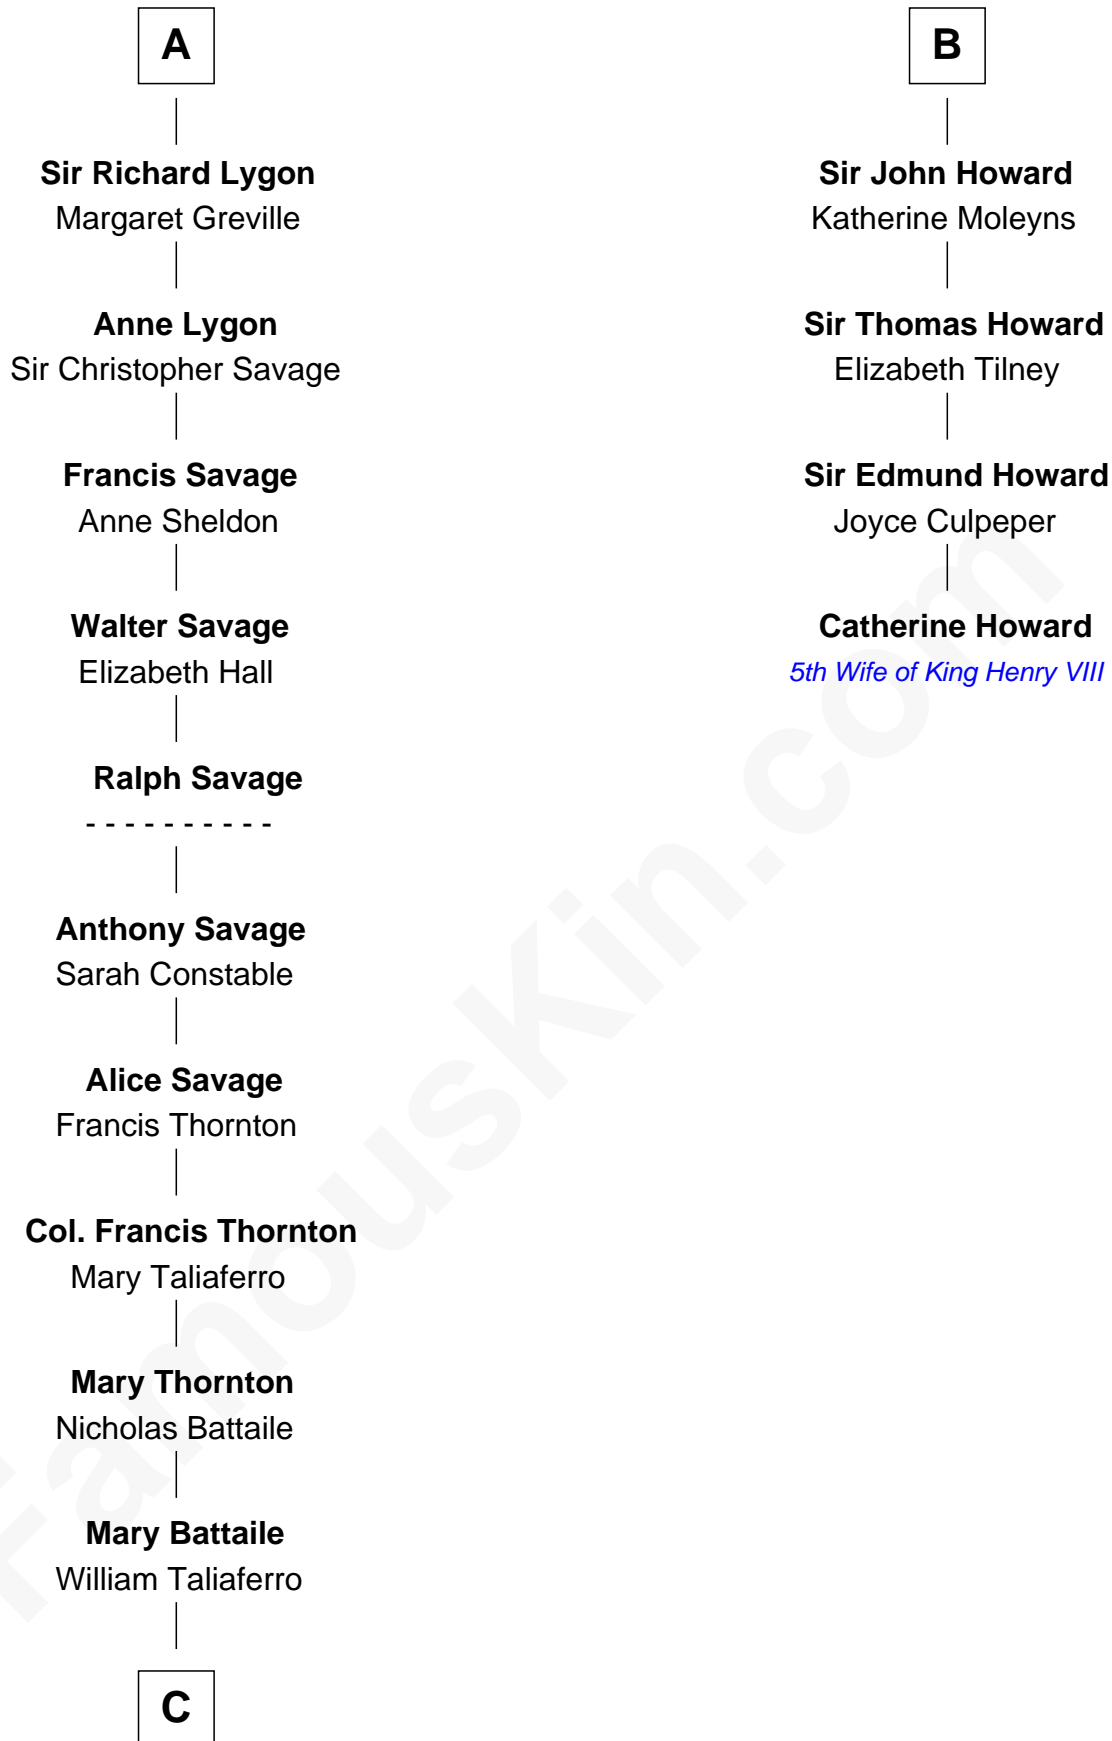

**FamousKin.com**  
**Relationship Chart of**  
**General George C. Marshall**

*Author of "The Marshall Plan"*

10th cousin 11 times removed of

**Catherine Howard**

*5th Wife of King Henry VIII*

**Sir William de Beauchamp**

Isabel Mauduit

**Sir Walter de Beauchamp**

Alice de Tony

**Giles de Beauchamp**

Catherine de Bures

**John de Beauchamp**

Elizabeth - - - - -

**Sir William de Beauchamp**

**John de Mowbray**

Elizabeth de Segrave

**Sir Thomas Mowbray**

Elizabeth Fitzalan

**Margaret Mowbray**

Sir Robert Howard

**B**

**C**

**Nicholas Taliaferro**  
Ann Champe Taliaferro

**Matilda Battaile Taliaferro**  
Martin Marshall

**William Champe Marshall**  
Susan Myers

**George Catlett Marshall**  
Laura Emily Bradford

**General George C. Marshall**  
*U.S. Army - World War II*