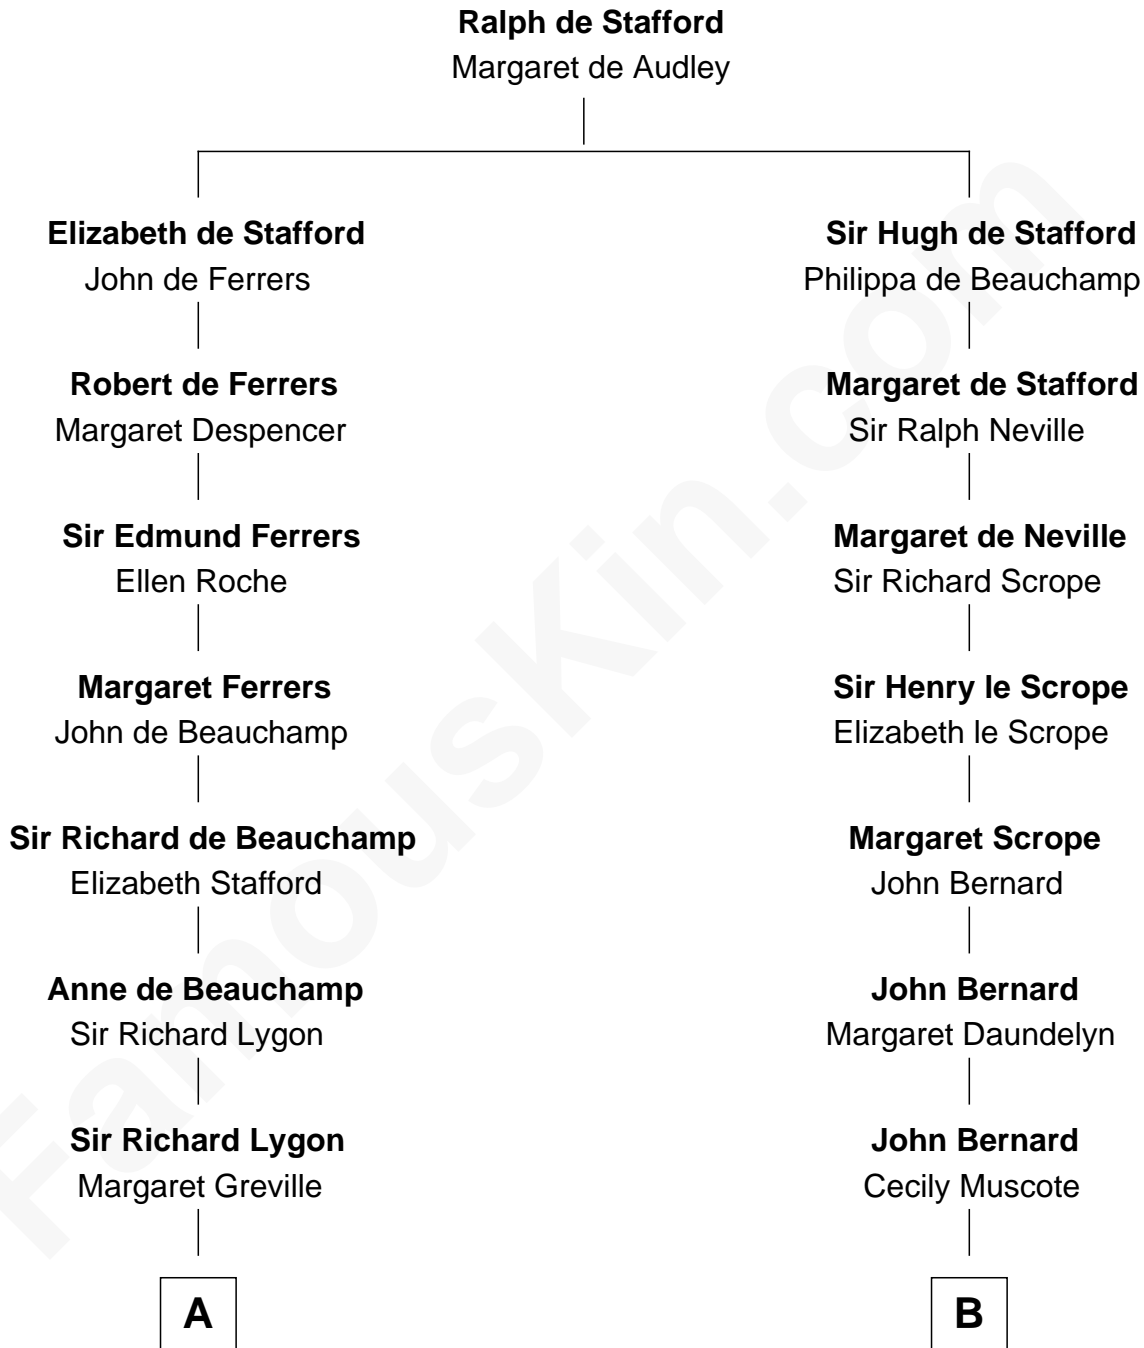

FamousKin.com
Relationship Chart of
General George C. Marshall
Author of "The Marshall Plan"

17th cousin 3 times removed of

Admiral Richard Byrd
Polar Explorer

C

—
Matilda Battaile Taliaferro

Martin Marshall

—
William Champe Marshall

Susan Myers

—
George Catlett Marshall

Laura Emily Bradford

—
General George C. Marshall

U.S. Army - World War II

FamousKin.com