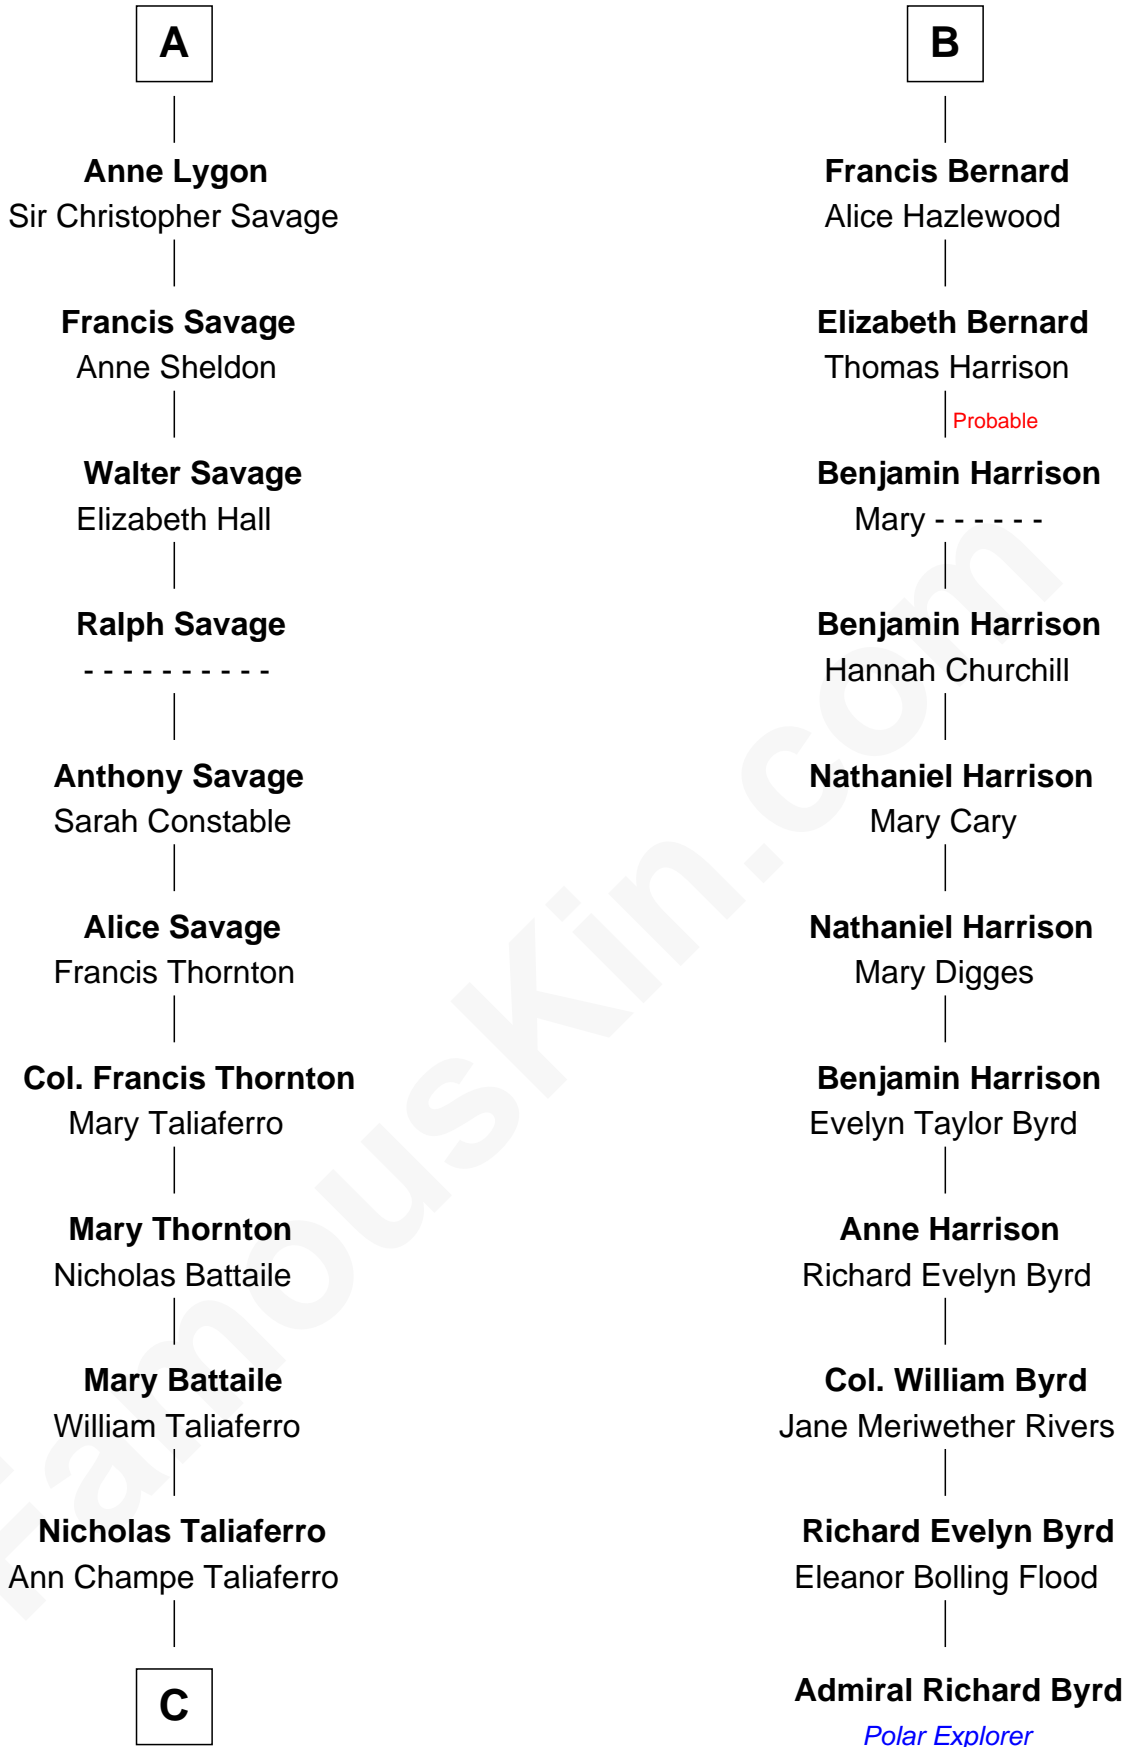

FamousKin.com
Relationship Chart of
General George C. Marshall
Author of "The Marshall Plan"

17th cousin 3 times removed of

Admiral Richard Byrd
Polar Explorer

C

—
Matilda Battaile Taliaferro

Martin Marshall

—
William Champe Marshall

Susan Myers

—
George Catlett Marshall

Laura Emily Bradford

—
General George C. Marshall

U.S. Army - World War II

FamousKin.com