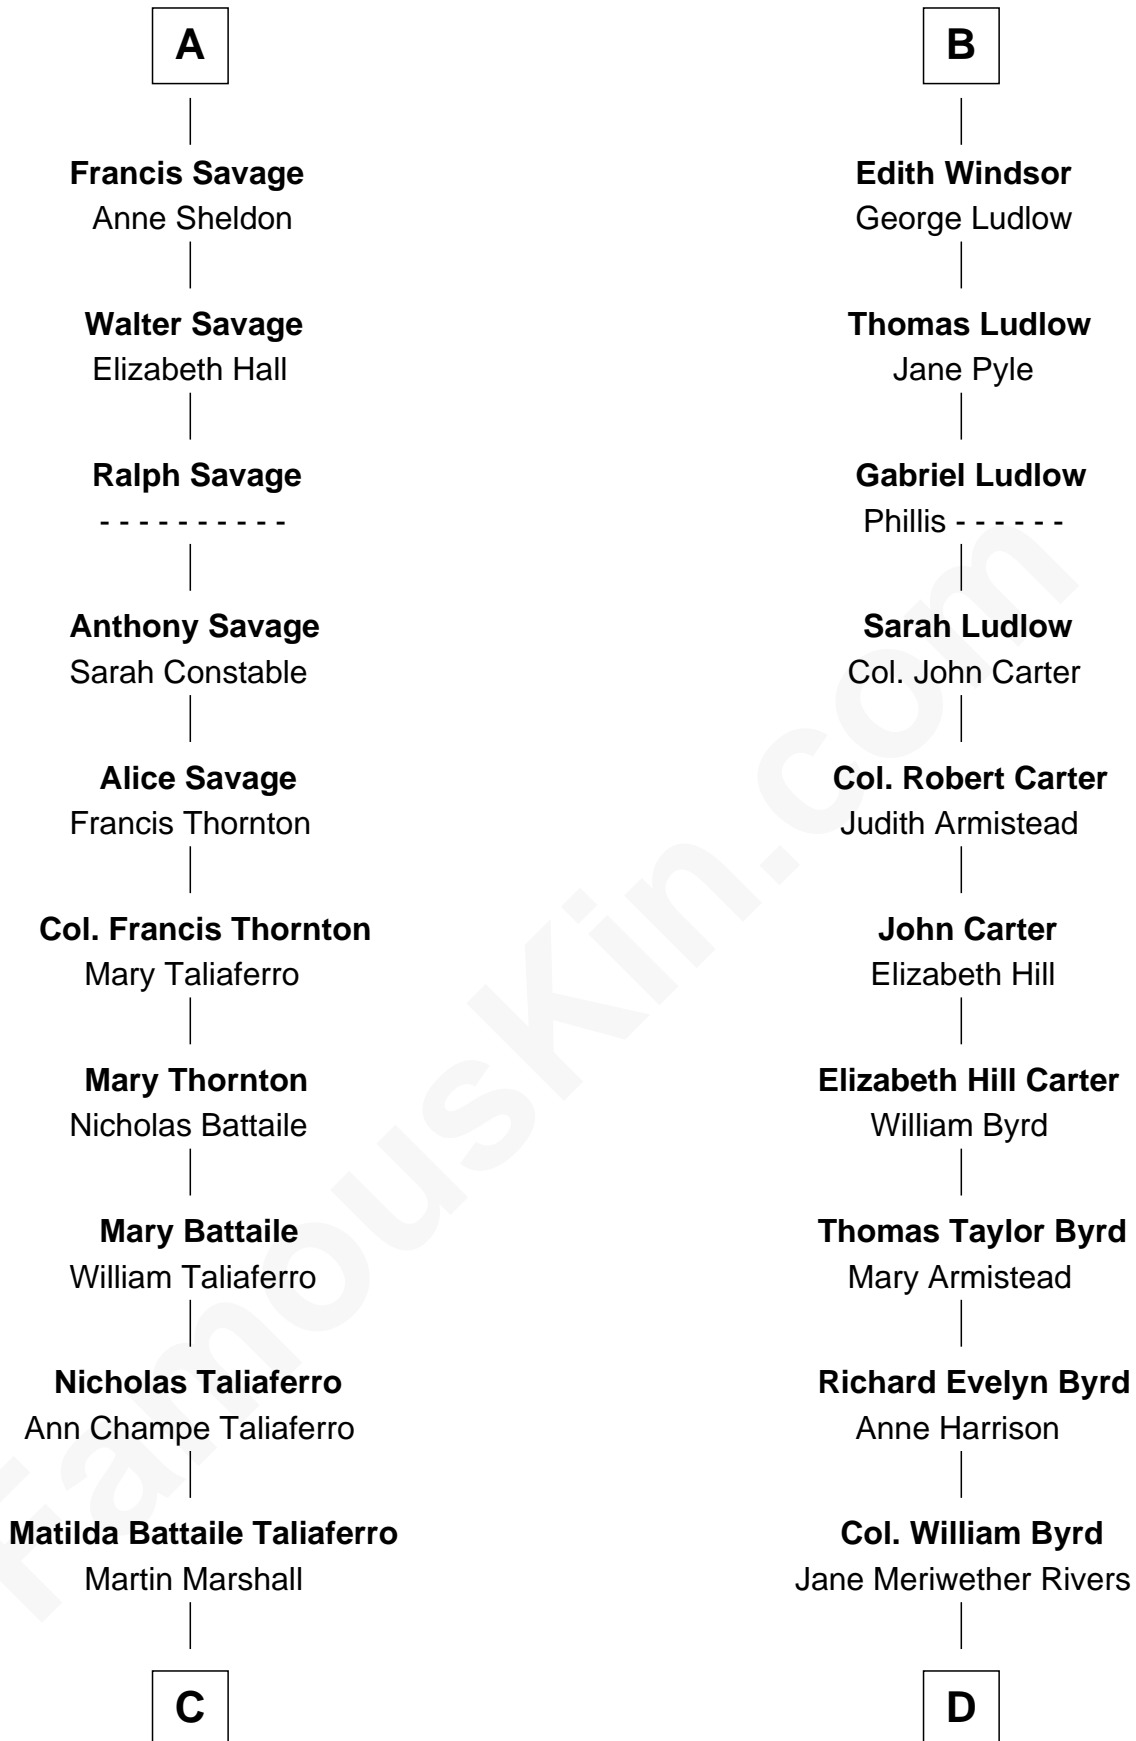

## Relationship Chart of General George C. Marshall

*Author of "The Marshall Plan"*

18th cousin 1 time removed of

## Admiral Richard Byrd

*Polar Explorer*

**Humphrey de Bohun**

Elizabeth Plantagenet

**Sir William de Bohun**  
Elizabeth de Badlesmere

**Elizabeth de Bohun**  
Sir Richard Fitzalan

**Elizabeth Fitzalan**  
Sir Robert Goushill

**Elizabeth de Courtnay**  
Sir Andrew Luttrell

**Sir Hugh Luttrell**  
Catherine de Beaumont

**Elizabeth Luttrell**  
John Stratton

**Elizabeth Stratton**  
John Andrews

**Elizabeth Andrews**  
Sir Thomas de Windsor

**Sir Andrews de Windsor**  
Elizabeth Blount

**B**

**C**

**William Champe Marshall**

Susan Myers

**George Catlett Marshall**

Laura Emily Bradford

**General George C. Marshall**