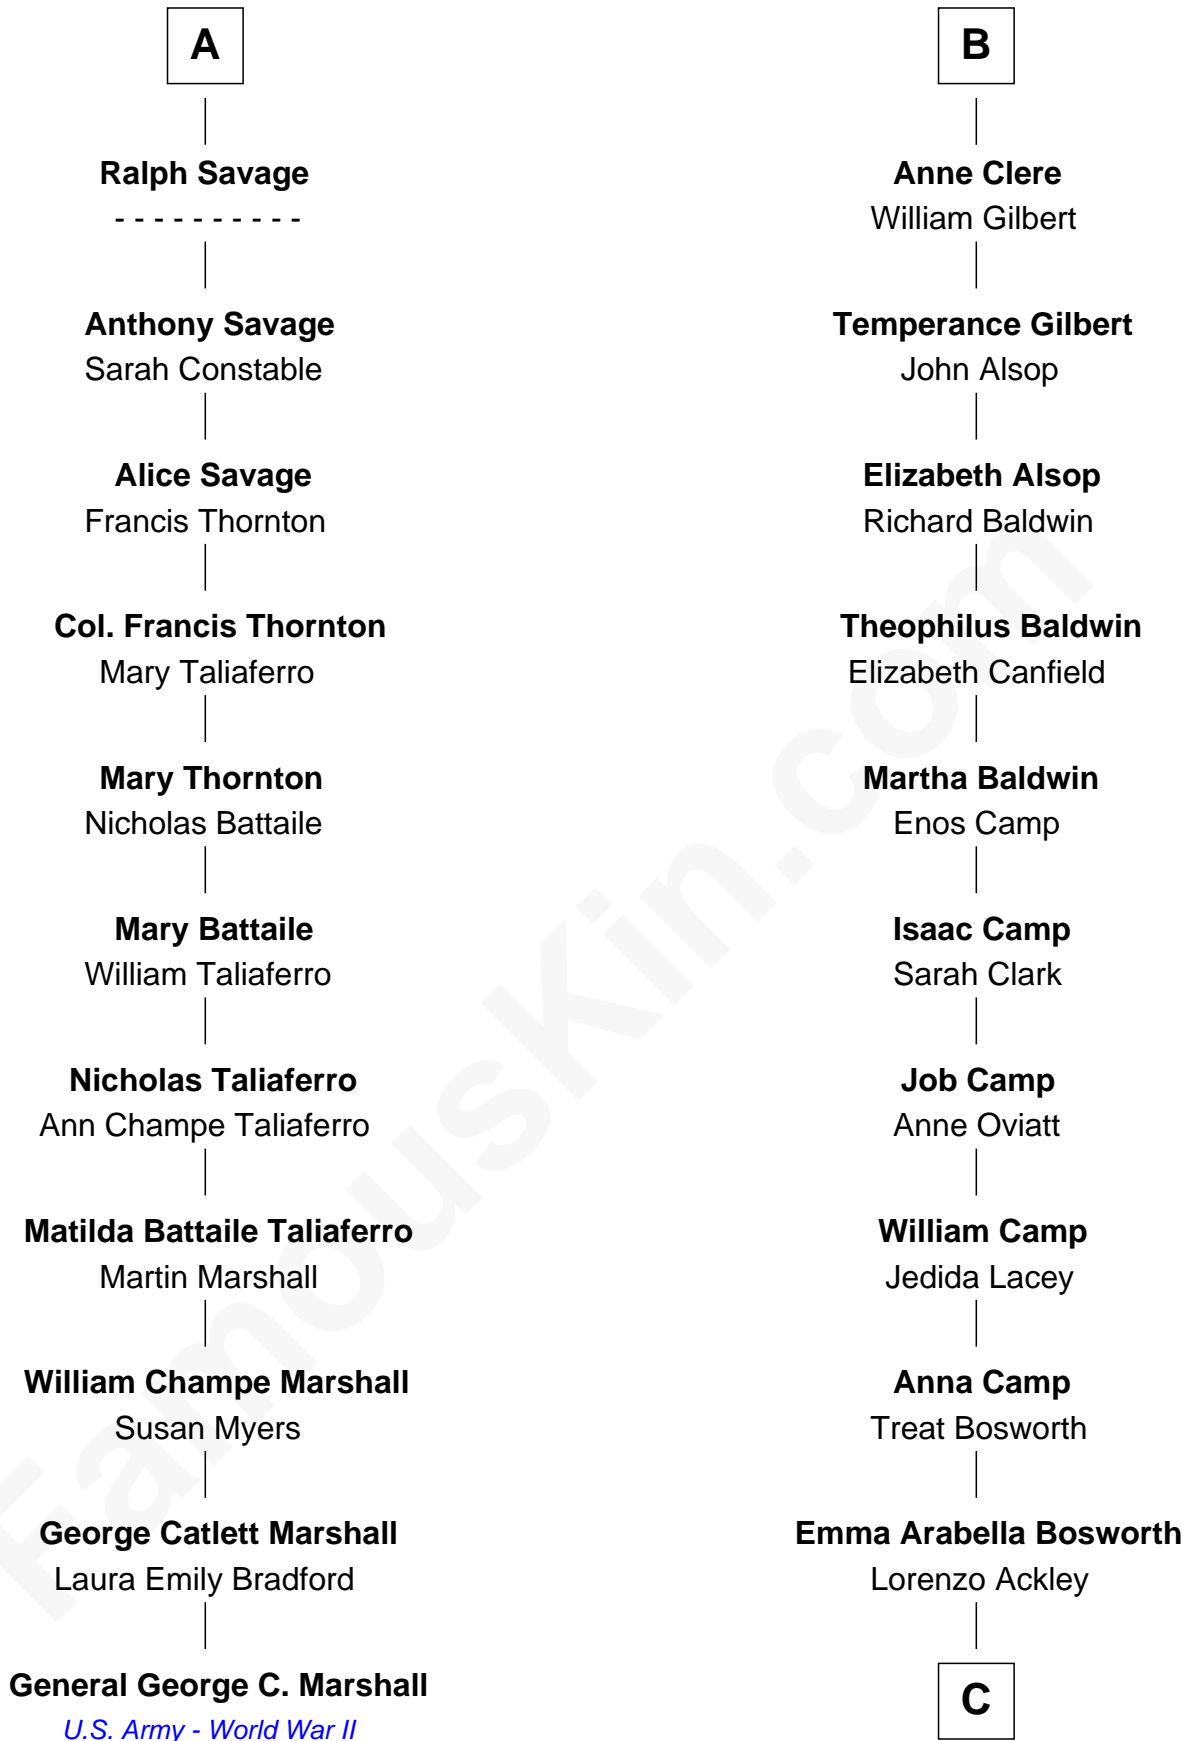

FamousKin.com
Relationship Chart of
General George C. Marshall
Author of "The Marshall Plan"

17th cousin 4 times removed of

Sydney Biddle Barrows
Mayflower Madam

Sir Richard Fitzalan
 Elizabeth de Bohun

Elizabeth Fitzalan
 Sir Robert Goushill

Joan Goushill
 Sir Thomas Stanley

Katherine Stanley
 Sir John Savage

Sir Christopher Savage
 Anne Stanley

Sir Christopher Savage
 Anne Lygon

Francis Savage
 Anne Sheldon

Walter Savage
 Elizabeth Hall

A

Joan Fitzalan
 Sir William Beauchamp

Joan Beauchamp
 James Butler

Sir Thomas Butler
 Anne Hankeford

Margaret Butler
 Sir William Boleyn

Alice Boleyn
 Sir Robert Clere

Sir John Clere
 Anne Tyrrell

Sir Edmund Clere
 Frances Fulmerston

B

C

Helen Eva Ackley
William Gildersleeve Parke

Elizabeth Parke
Percy Ballantine

John Boyd Ballantine
Anne L. Crawford

Jeannette Ballantine
Donald Byers Barrows

Sydney Biddle Barrows
Mayflower Madam