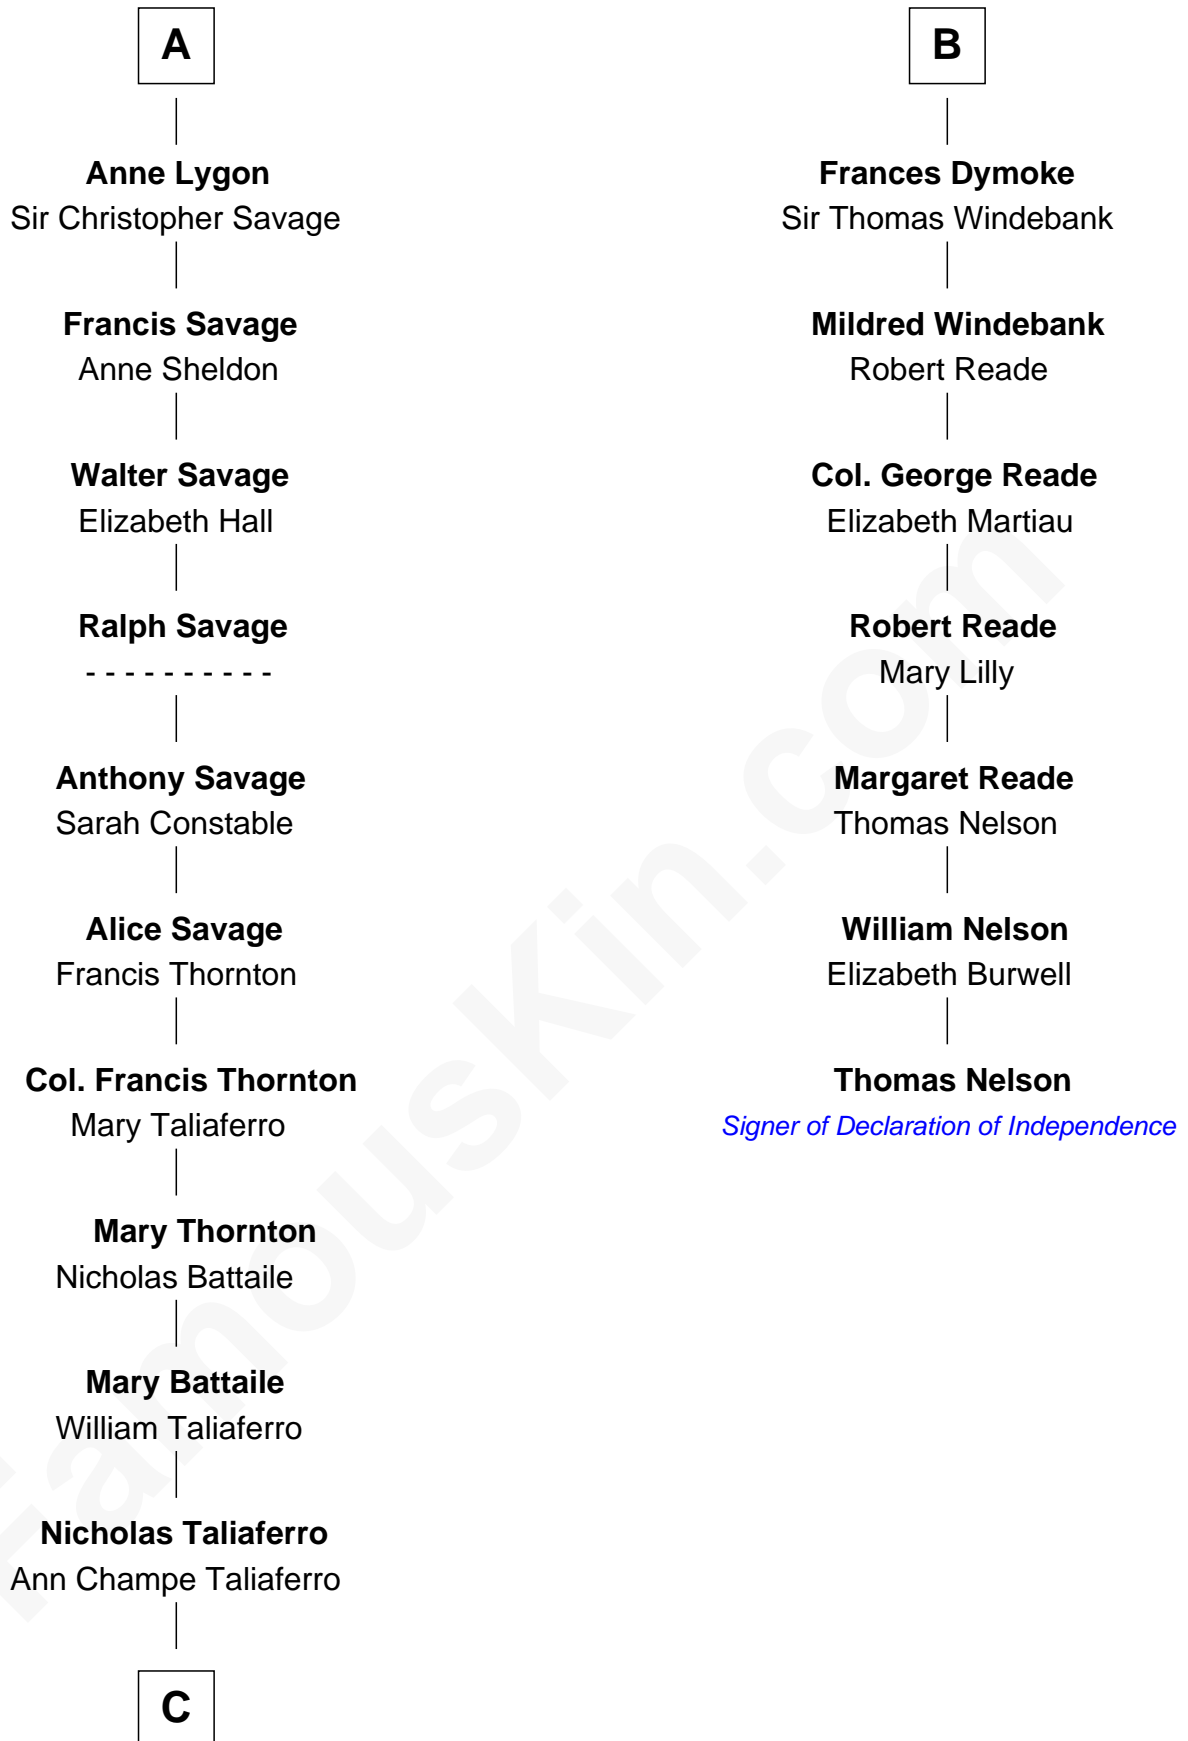

**FamousKin.com**  
**Relationship Chart of**  
**General George C. Marshall**  
*Author of "The Marshall Plan"*

13th cousin 7 times removed of

**Thomas Nelson**

*Signer of the Declaration of Independence*

**C**

—  
**Matilda Battaile Taliaferro**

Martin Marshall

—  
**William Champe Marshall**

Susan Myers

—  
**George Catlett Marshall**

Laura Emily Bradford

—  
**General George C. Marshall**