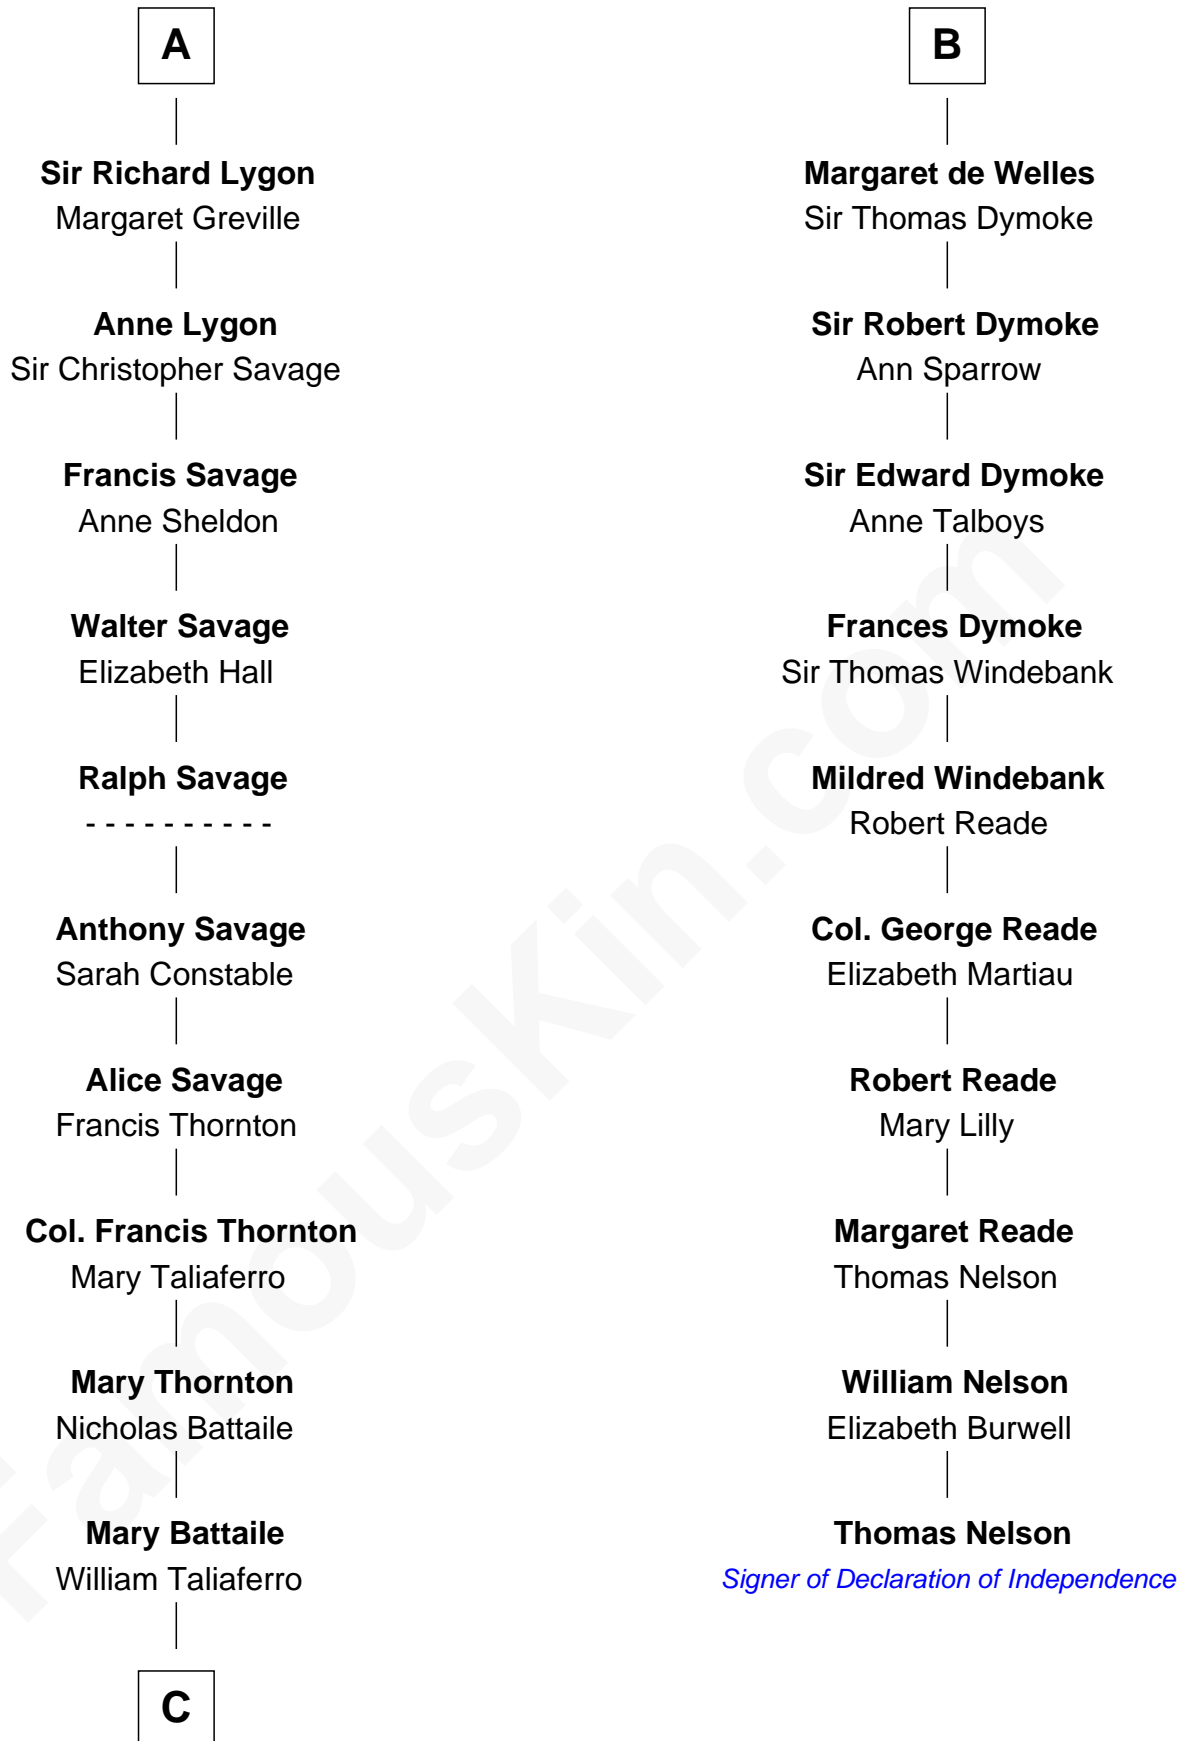

FamousKin.com
Relationship Chart of
General George C. Marshall
Author of "The Marshall Plan"

16th cousin 5 times removed of

Thomas Nelson

Signer of the Declaration of Independence

C

Nicholas Taliaferro
Ann Champe Taliaferro

Matilda Battaile Taliaferro
Martin Marshall

William Champe Marshall
Susan Myers

George Catlett Marshall
Laura Emily Bradford

General George C. Marshall
U.S. Army - World War II

FamousKin.com