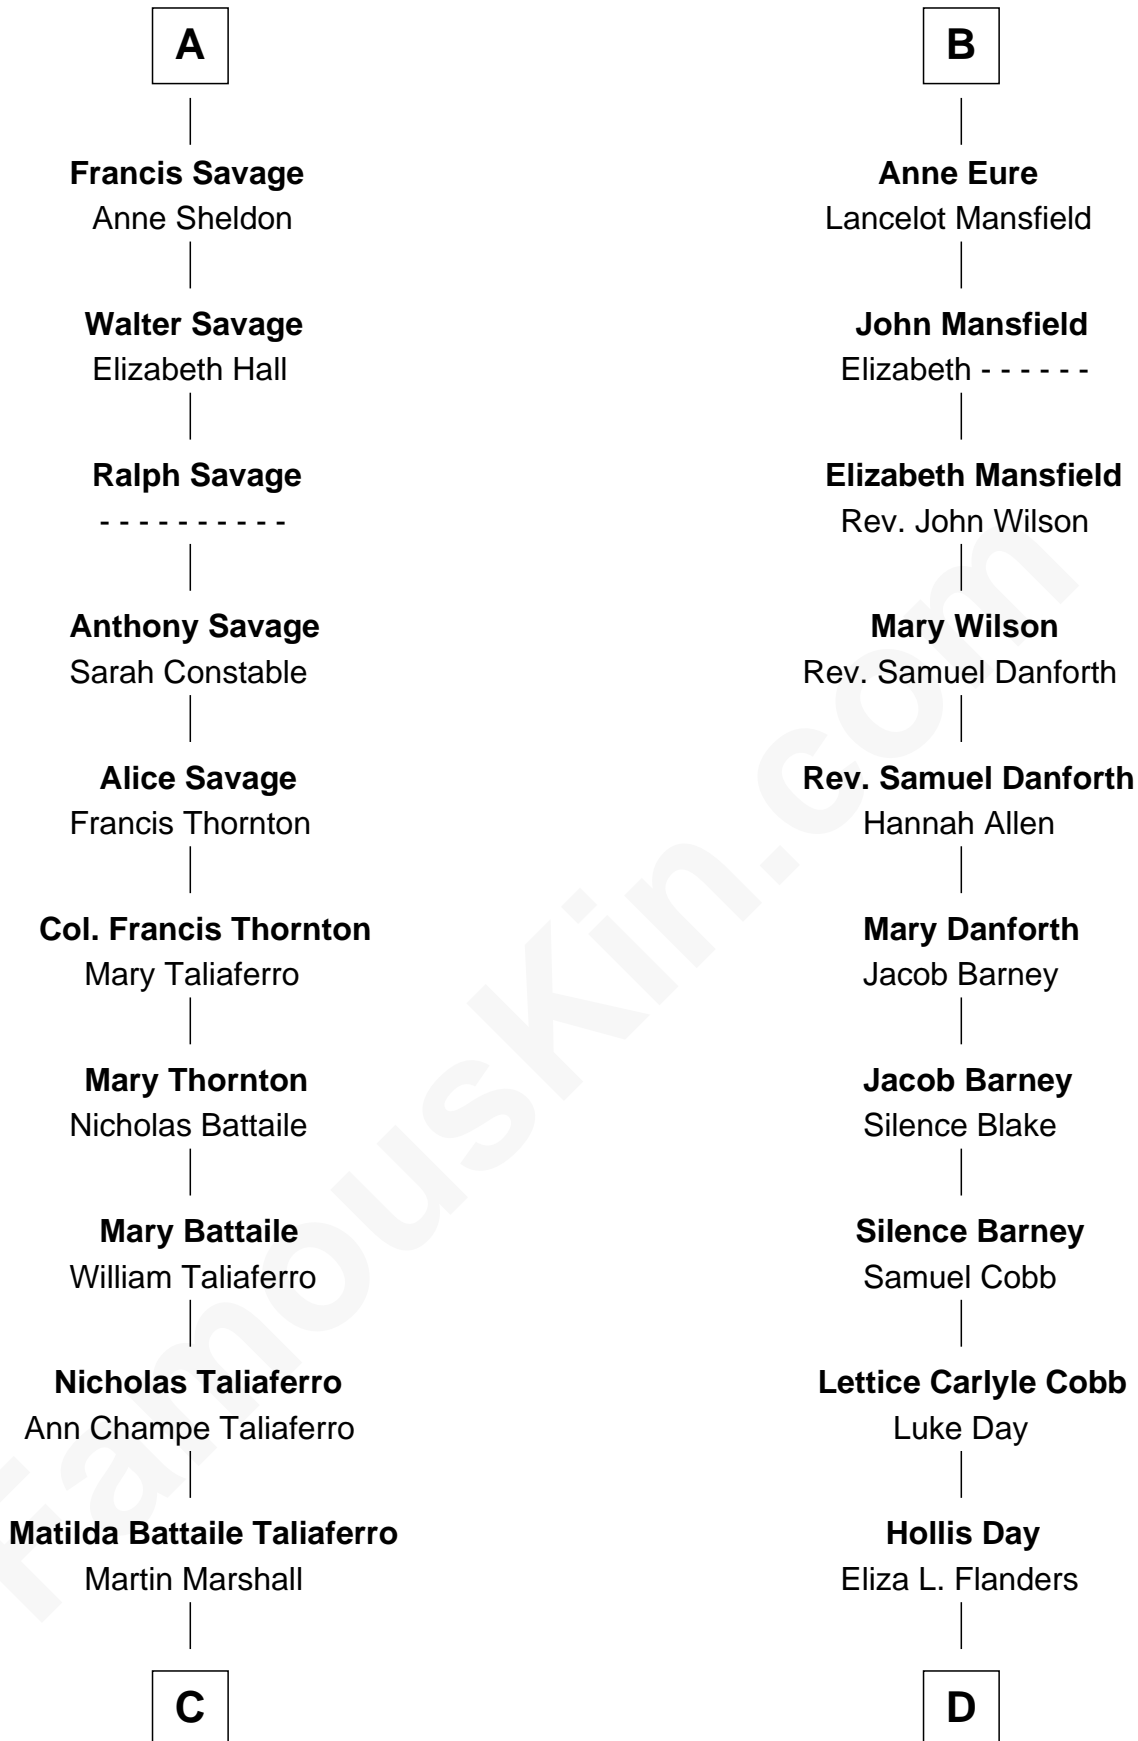

FamousKin.com
Relationship Chart of
General George C. Marshall

Author of "The Marshall Plan"

19th cousin of

Sandra Day O'Connor

First Female U.S. Supreme Court Justice

Edmund Fitzalan

Alice de Warenne

Richard Fitzalan
Eleanor Plantagenet

Sir Richard Fitzalan
Elizabeth de Bohun

Elizabeth Fitzalan
Sir Robert Goushill

Joan Goushill
Sir Thomas Stanley

Katherine Stanley
Sir John Savage

Sir Christopher Savage
Anne Stanley

Sir Christopher Savage
Anne Lygon

A

Aline Fitzalan

Sir Roger le Strange

Lucy le Strange
Sir William Willoughby

Margery Willoughby
Sir William FitzHugh

Maud FitzHugh
Sir William Bowes

Sir Ralph Bowes
Margery Conyers

Sir Ralph Bowes
Elizabeth Clifford

Margery Bowes
Sir Ralph Eure

B

C

William Champe Marshall

Susan Myers

George Catlett Marshall

Laura Emily Bradford

General George C. Marshall