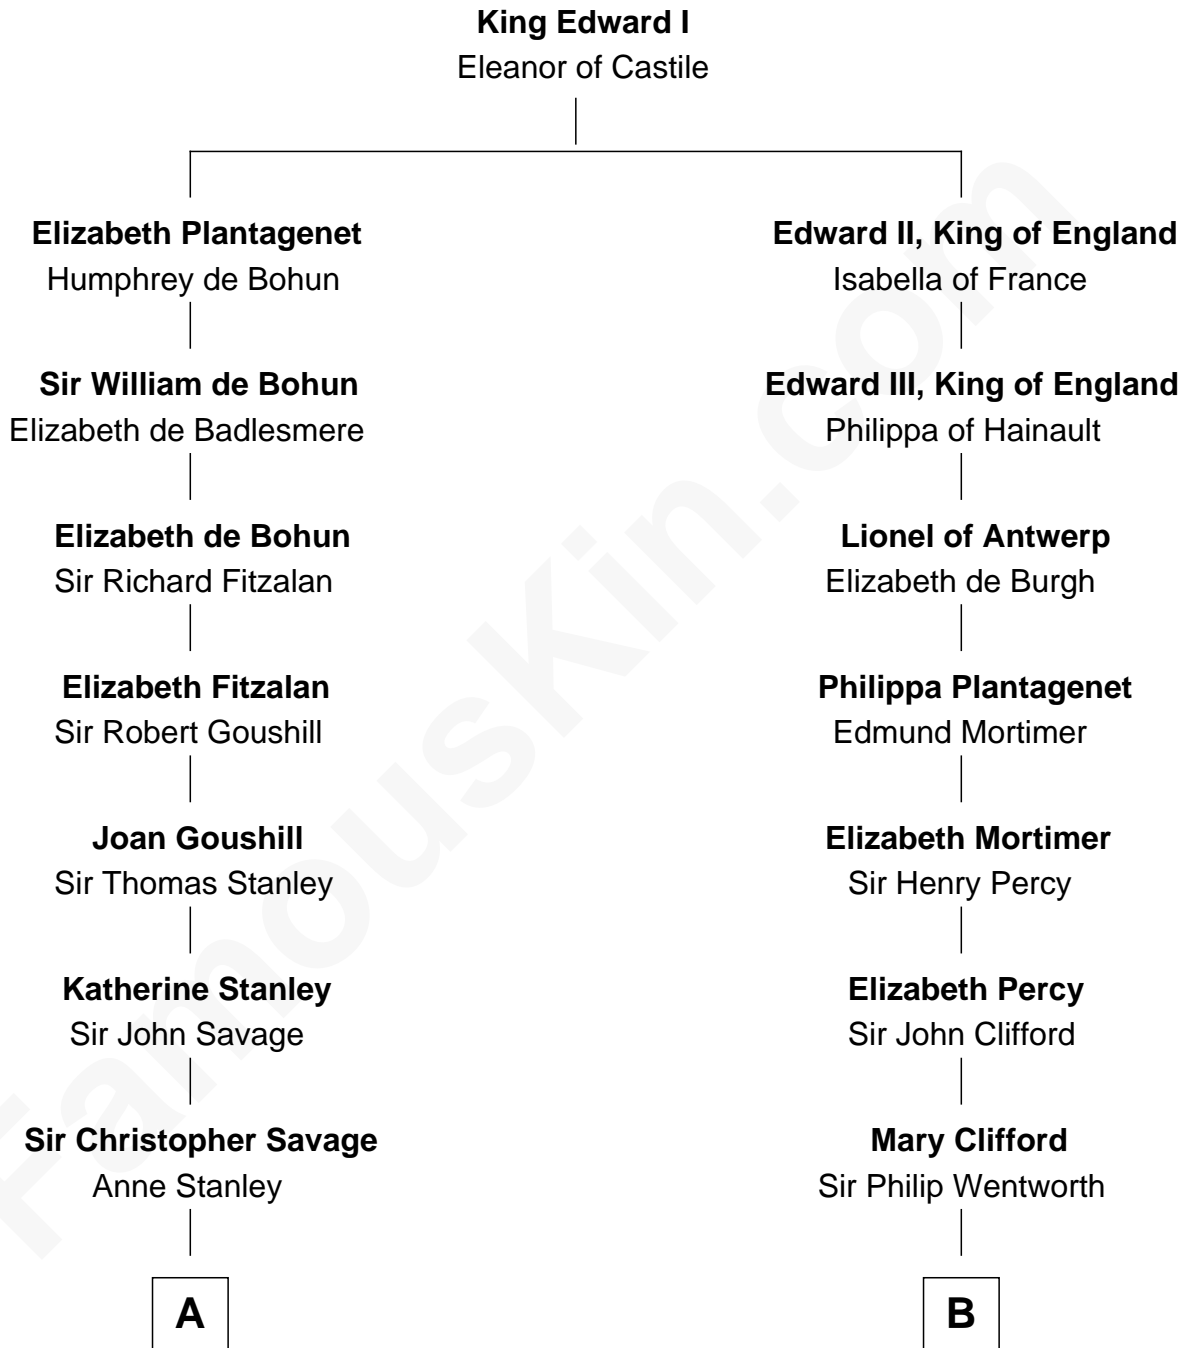

# FamousKin.com

## Relationship Chart of General George C. Marshall

*Author of "The Marshall Plan"*

15th cousin 5 times removed of

**Caesar Rodney**

*Signer of the Declaration of Independence*

**C**

—  
**Matilda Battaile Taliaferro**