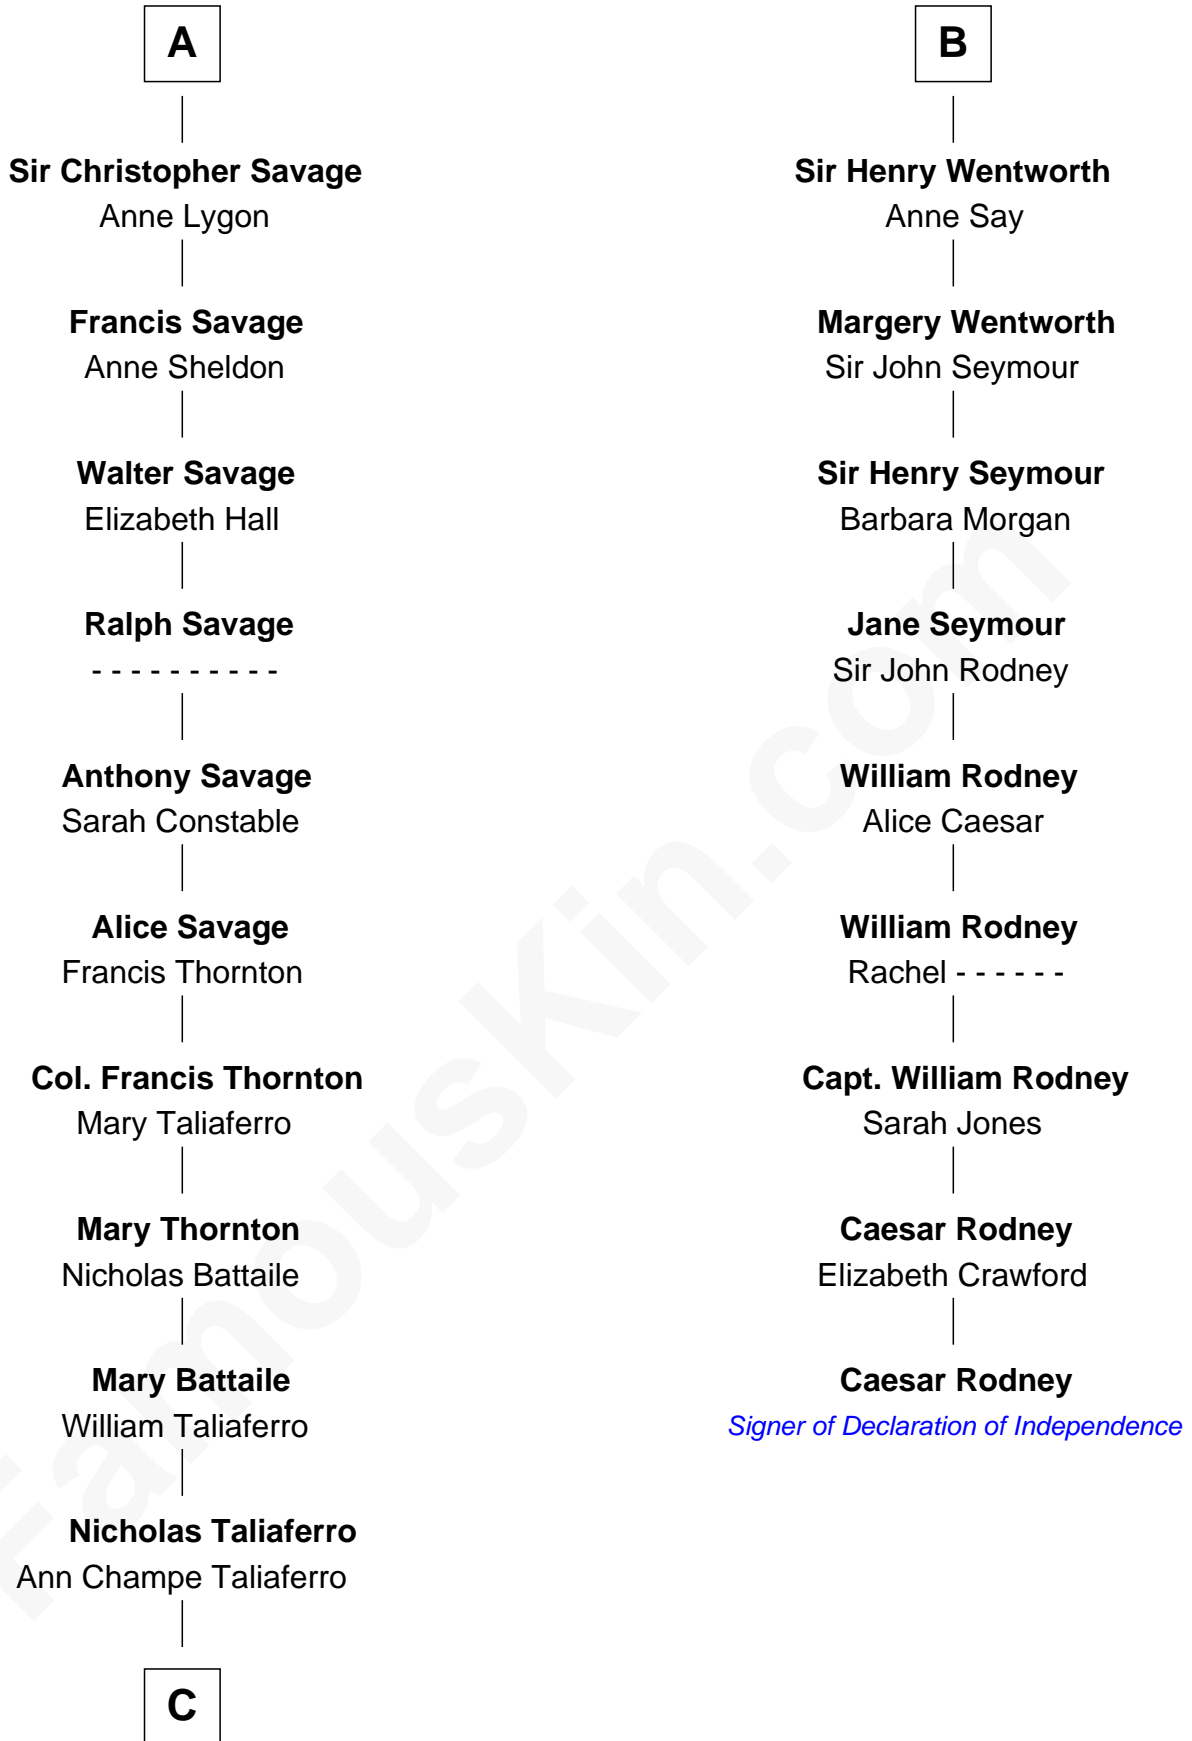

## Relationship Chart of General George C. Marshall

*Author of "The Marshall Plan"*

15th cousin 5 times removed of

**Caesar Rodney**

*Signer of the Declaration of Independence*

**C**

—  
**Matilda Battaile Taliaferro**

Martin Marshall

—  
**William Champe Marshall**

Susan Myers

—  
**George Catlett Marshall**

Laura Emily Bradford

—  
**General George C. Marshall**

*U.S. Army - World War II*

FamousKin.com