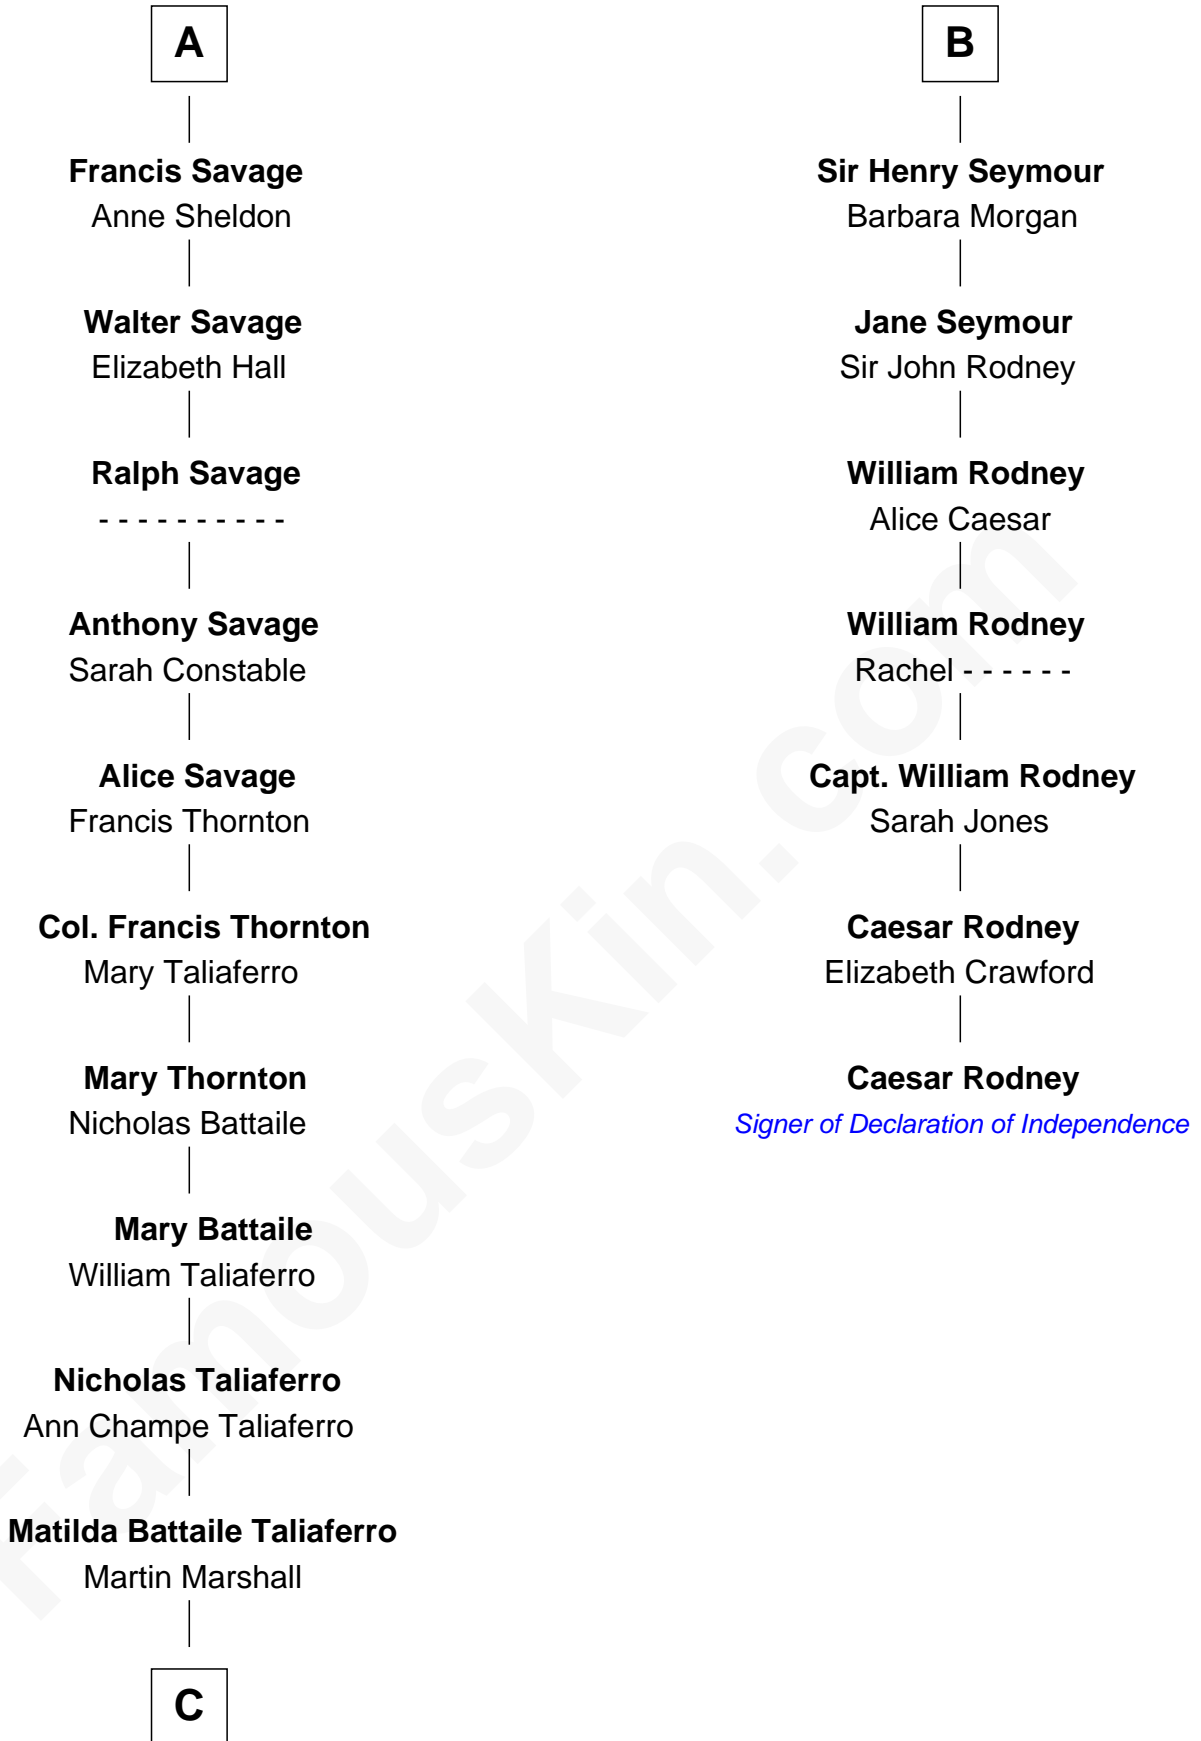

FamousKin.com

Relationship Chart of General George C. Marshall

Author of "The Marshall Plan"

13th cousin 6 times removed of

Caesar Rodney

Signer of the Declaration of Independence

Henry Plantagenet

Maud de Chaworth

Sir Philip Wentworth

Sir Henry Wentworth

Anne Say

Margery Wentworth

Sir John Seymour

B

C

William Champe Marshall