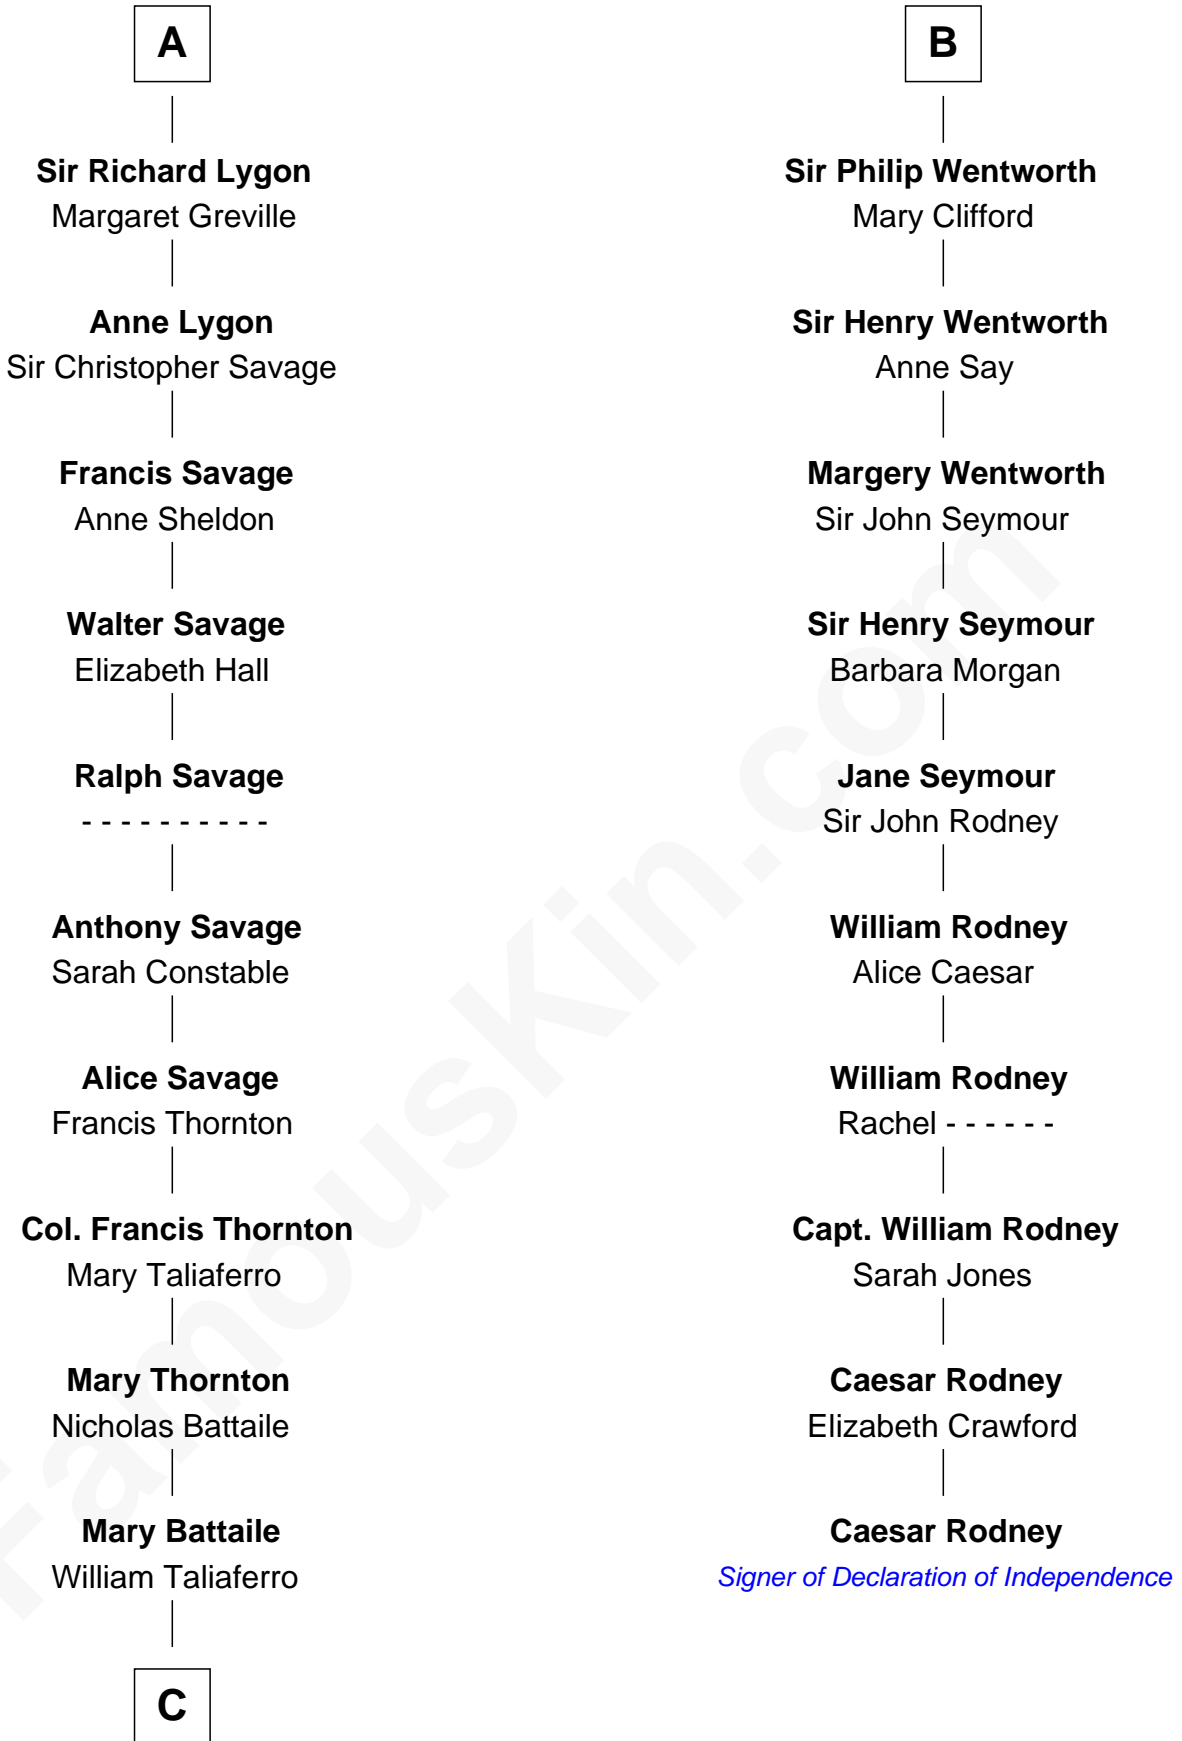

**FamousKin.com**  
**Relationship Chart of**  
**General George C. Marshall**  
*Author of "The Marshall Plan"*

16th cousin 5 times removed of

**Caesar Rodney**

*Signer of the Declaration of Independence*

**C**

**Nicholas Taliaferro**  
Ann Champe Taliaferro

**Matilda Battaile Taliaferro**  
Martin Marshall

**William Champe Marshall**  
Susan Myers

**George Catlett Marshall**  
Laura Emily Bradford

**General George C. Marshall**  
*U.S. Army - World War II*