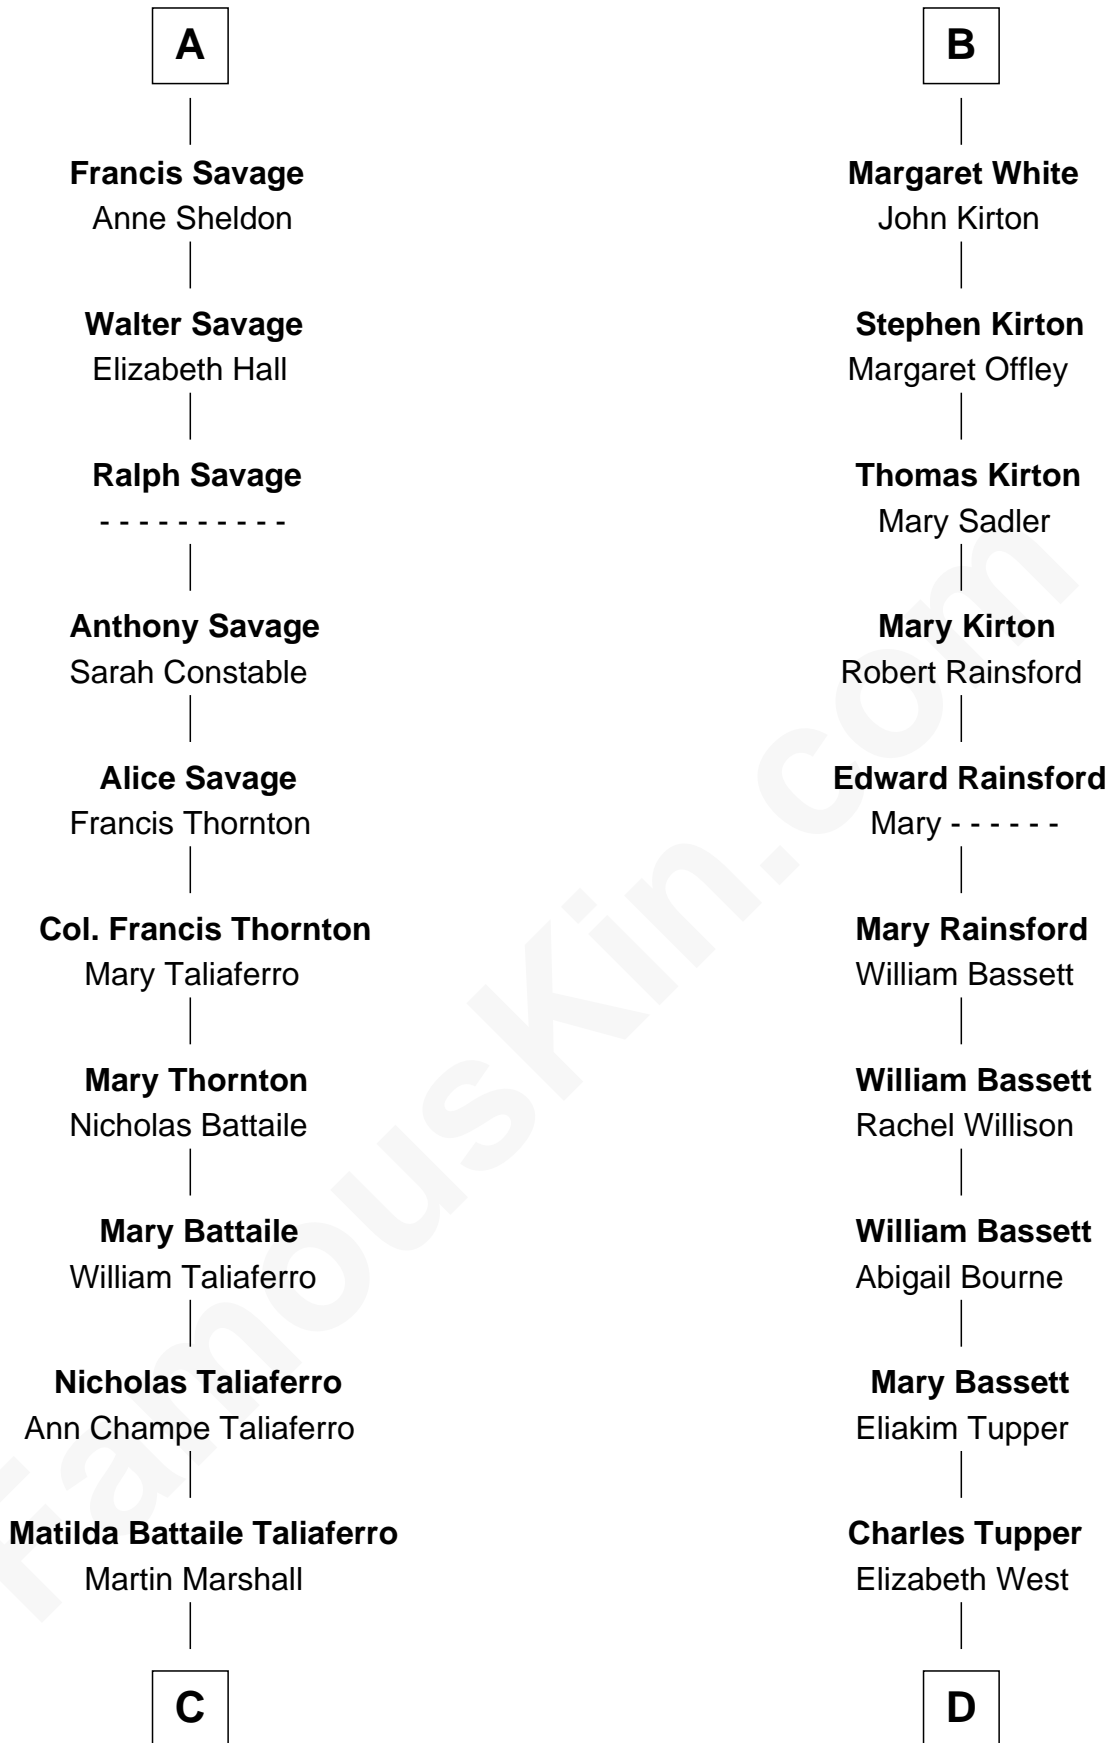

**FamousKin.com**  
**Relationship Chart of**  
**General George C. Marshall**

*Author of "The Marshall Plan"*

18th cousin 1 time removed of

**Sir Charles Tupper**

*6th Prime Minister of Canada*

**Bartholomew de Badlesmere**

**Maud de Badlesmere**

John de Vere

**Margaret de Vere**

Henry de Beaumont

**Sir John de Beaumont**

Katherine de Everingham

**Elizabeth Beaumont**

Sir William Botreaux

**Margaret Botreaux**

Sir Robert Hungerford

**Eleanor Hungerford**

Sir John White

**Robert White**

Margaret Gainsford

**B**

**C**

**William Champe Marshall**

Susan Myers

**George Catlett Marshall**

Laura Emily Bradford

**General George C. Marshall**

*U.S. Army - World War II*

**D**

**Rev. Charles Tupper**