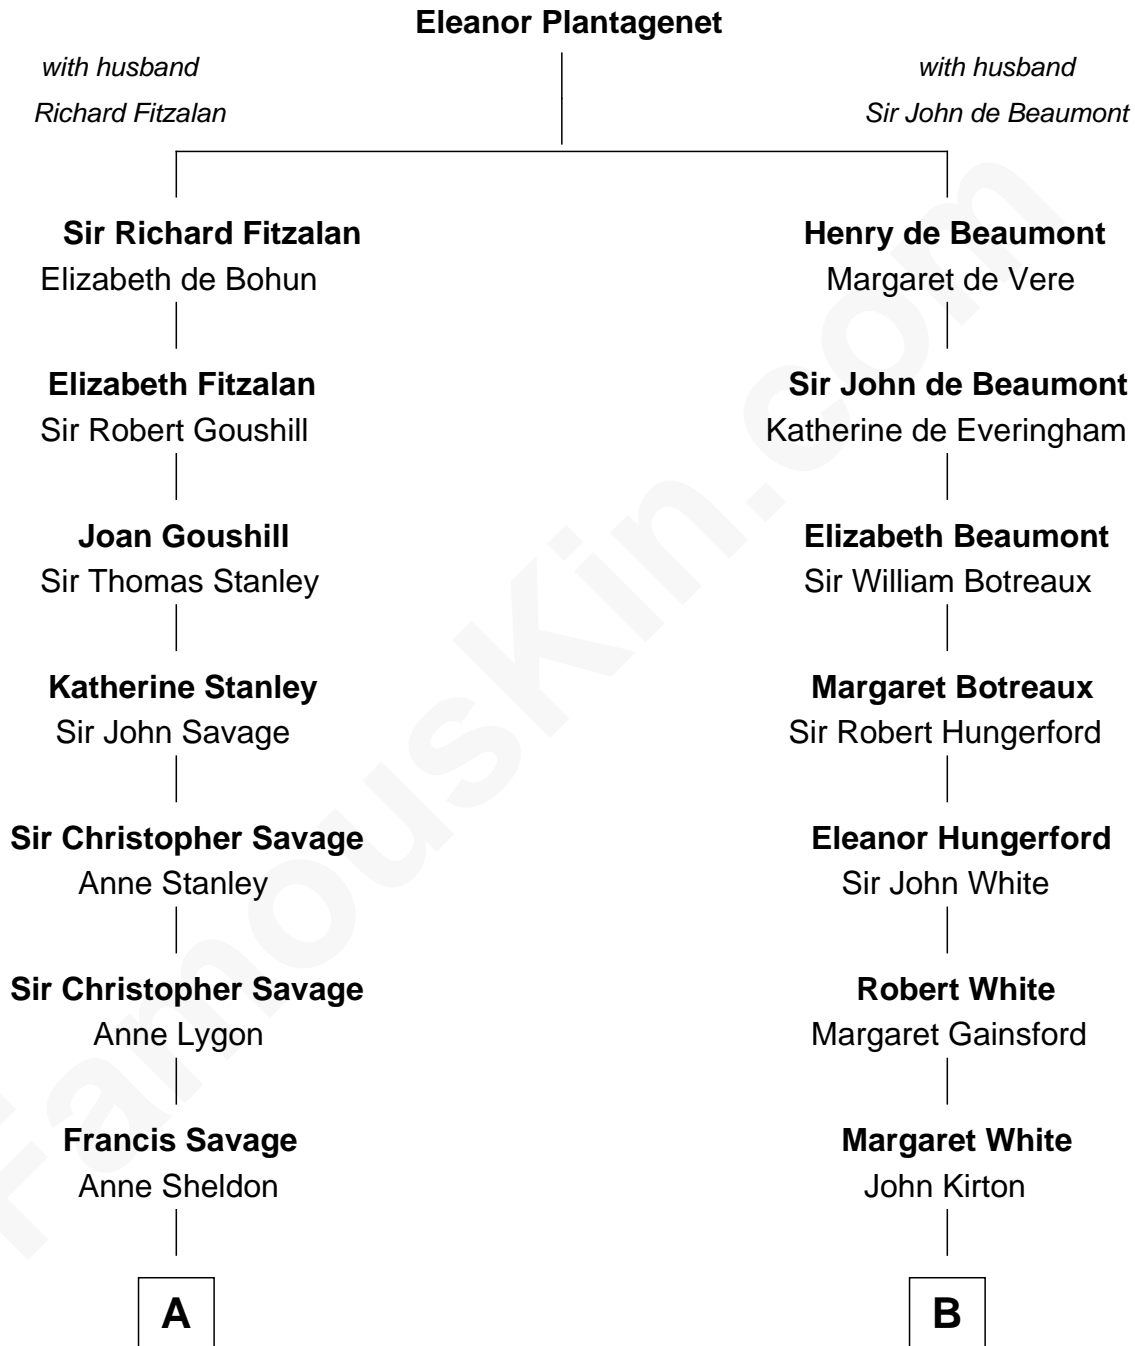

FamousKin.com

Relationship Chart of General George C. Marshall

Author of "The Marshall Plan"

17th cousin 1 time removed of

Sir Charles Tupper

6th Prime Minister of Canada

C

George Catlett Marshall

Laura Emily Bradford

General George C. Marshall

U.S. Army - World War II

FamousKin.com