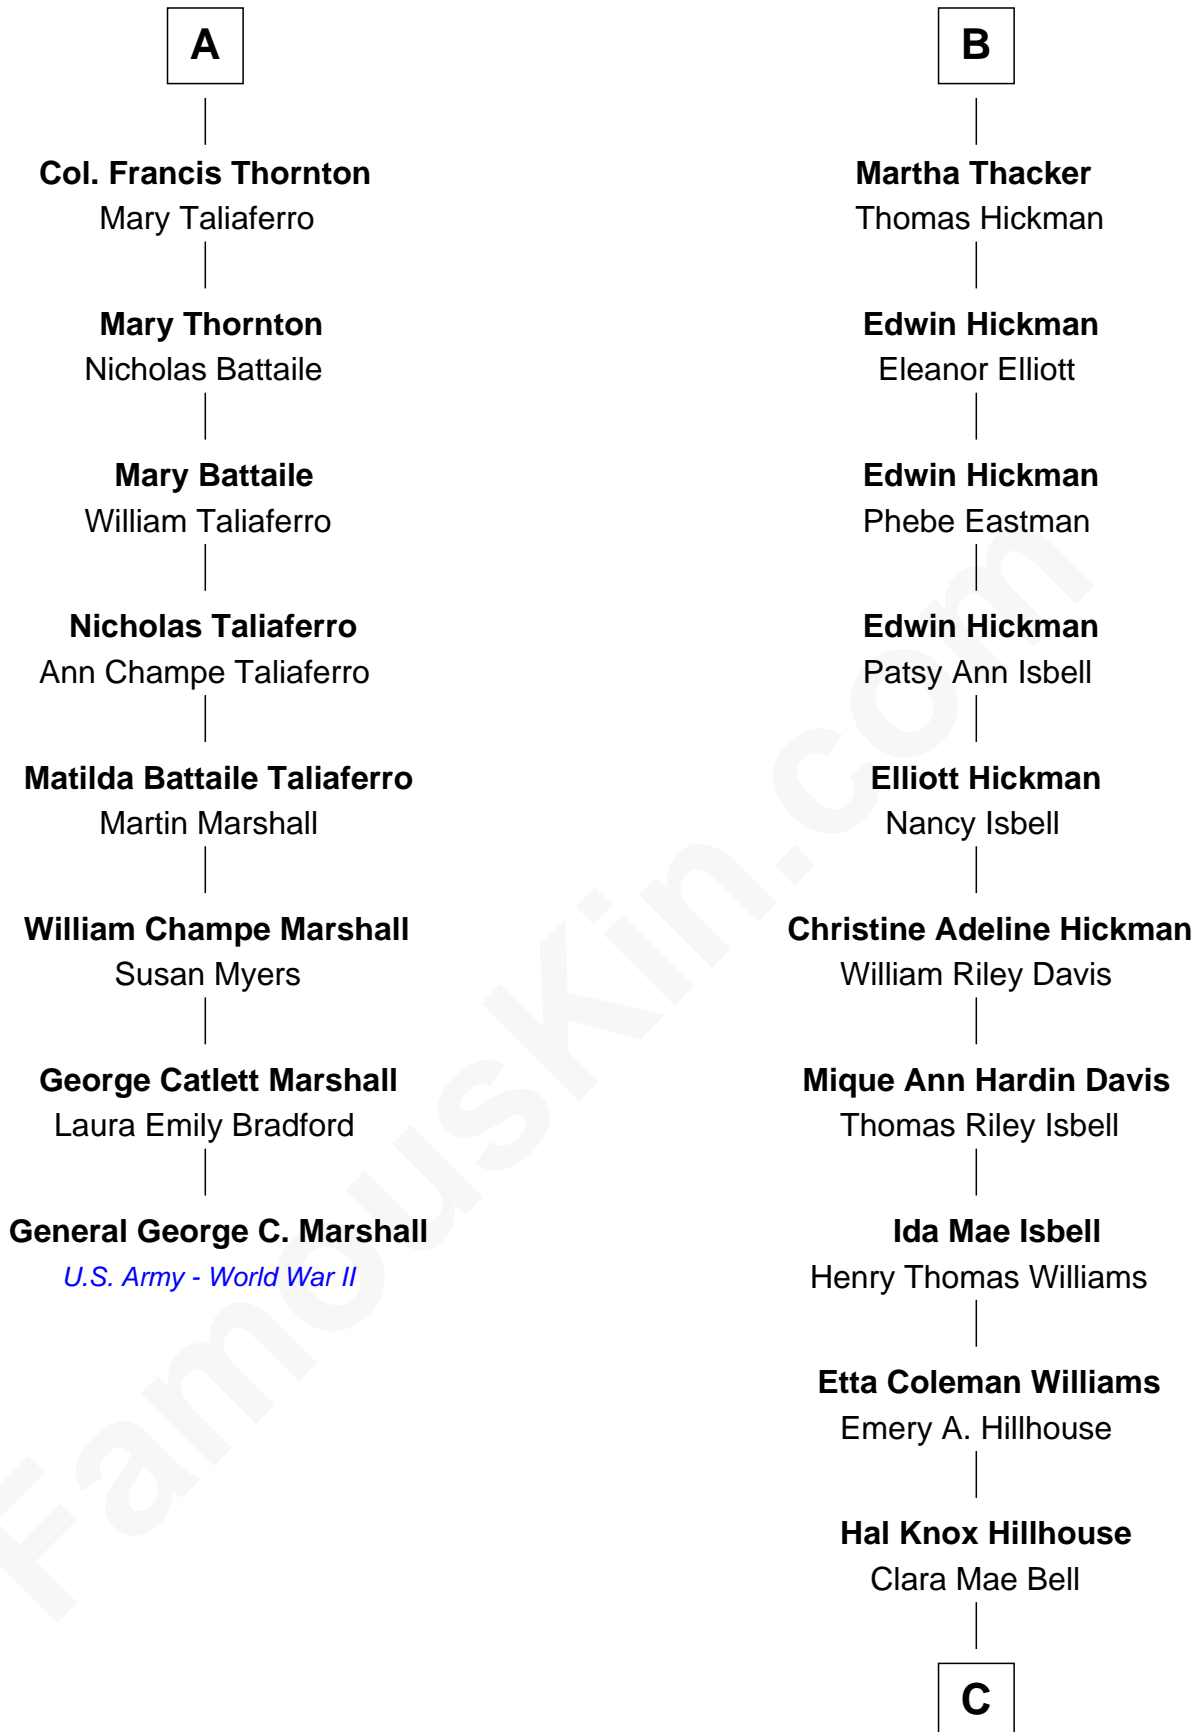

FamousKin.com
Relationship Chart of
General George C. Marshall
Author of "The Marshall Plan"

14th cousin 4 times removed of

Brad Pitt
Movie Actor

C

—
Jane Etta Hillhouse

William Alvin Pitt

—
Brad Pitt

Movie Actor

FamousKin.com