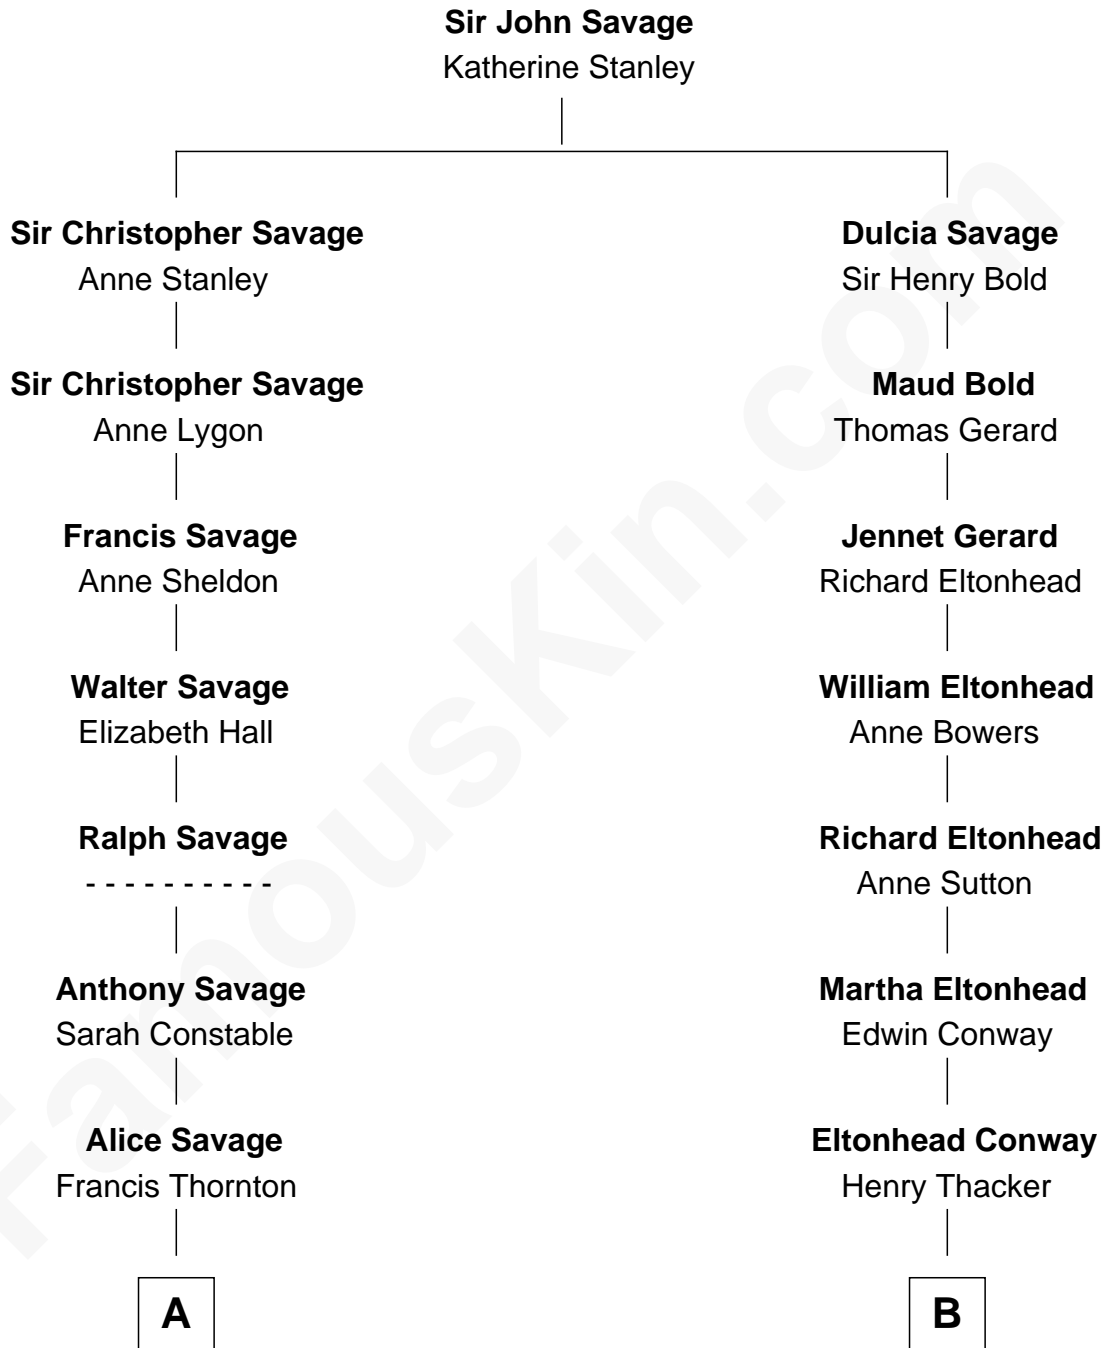

FamousKin.com
Relationship Chart of
General George C. Marshall
Author of "The Marshall Plan"

14th cousin 4 times removed of

Brad Pitt
Movie Actor

C

—
Jane Etta Hillhouse

William Alvin Pitt

—
Brad Pitt

Movie Actor

FamousKin.com