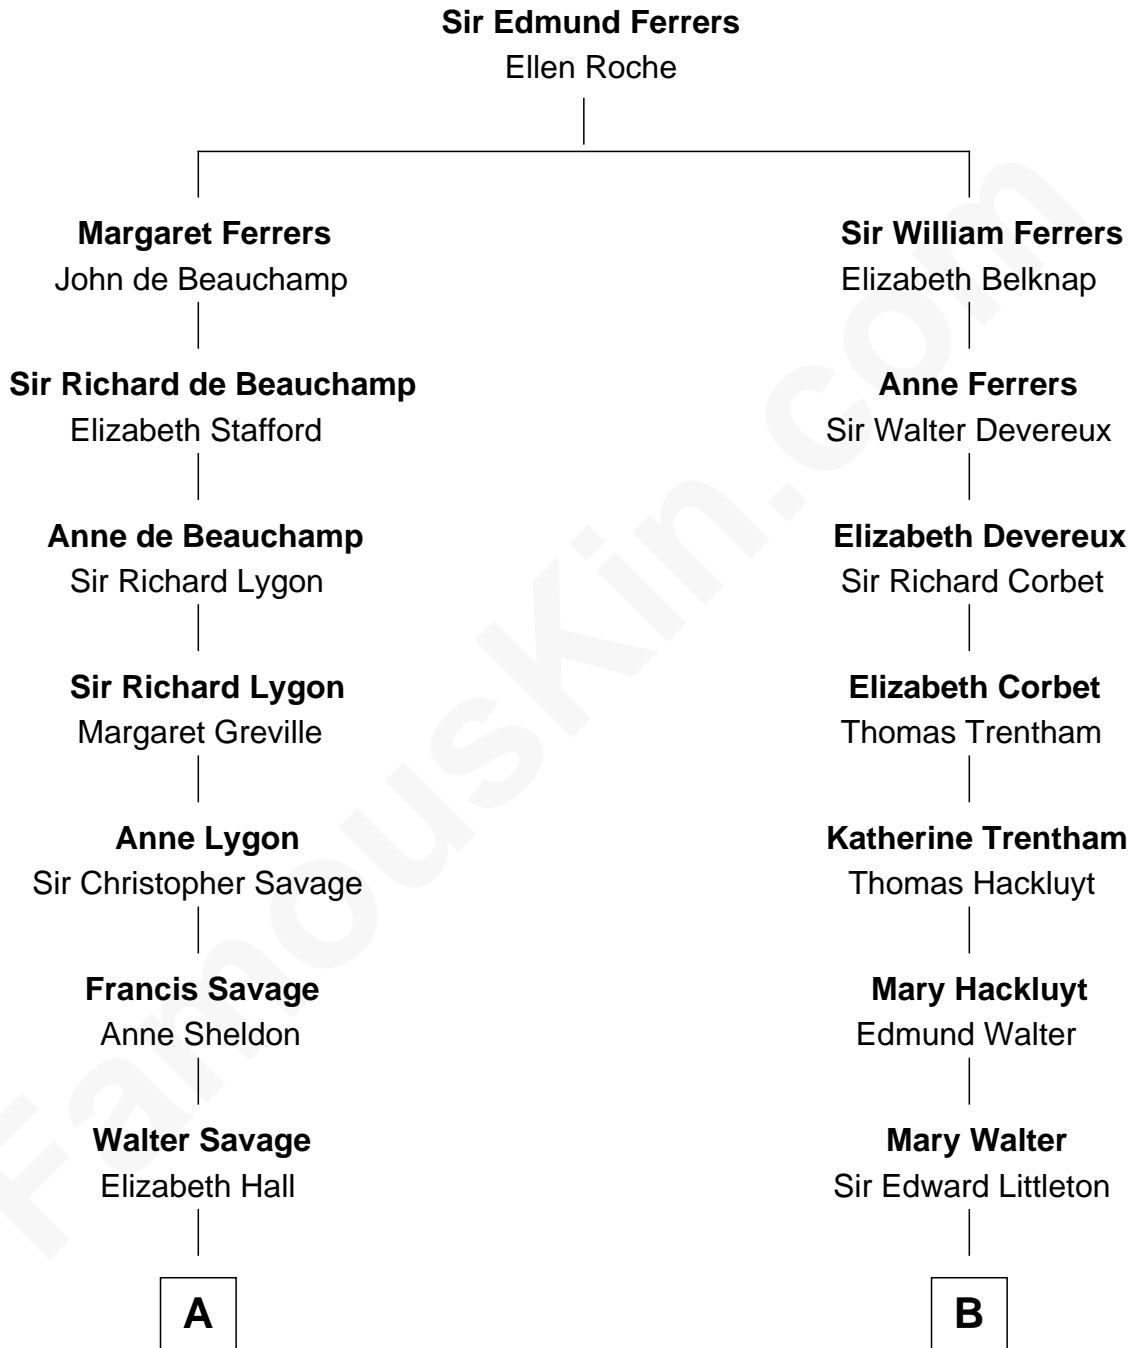

FamousKin.com

Relationship Chart of General George C. Marshall

Author of "The Marshall Plan"

17th cousin 1 time removed of

Christopher Reeve

Movie Actor

C

Franklin D'Olier Reeve

Barbara Pitney Lamb

Christopher Reeve

Movie Actor

FamousKin.com