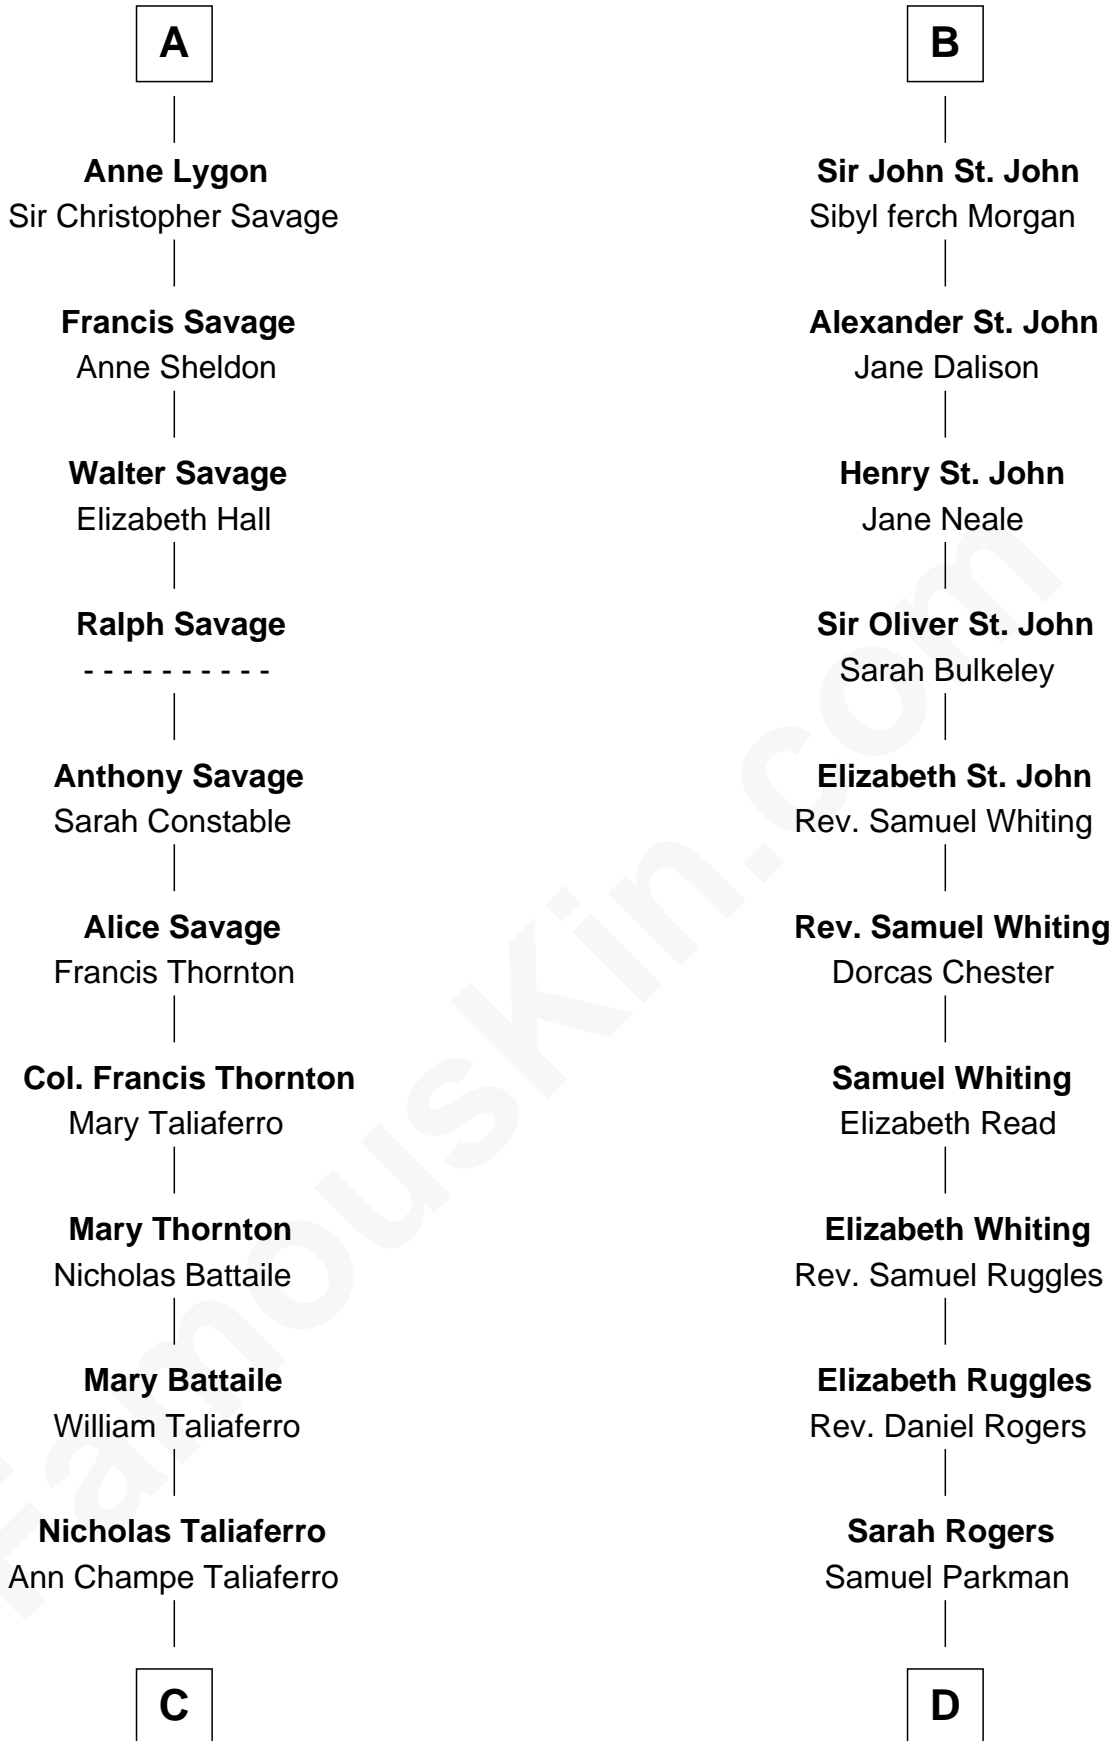

FamousKin.com

Relationship Chart of General George C. Marshall

Author of "The Marshall Plan"

19th cousin 1 time removed of

Colonel Robert Gould Shaw

U.S. Civil War leader of film "Glory" fame

C

Matilda Battaile Taliaferro

Martin Marshall

William Champe Marshall

Susan Myers

George Catlett Marshall

Laura Emily Bradford

General George C. Marshall

U.S. Army - World War II

D

Elizabeth Willard Parkman

Robert Gould Shaw

Francis George Shaw

Sarah Blake Sturgis

Colonel Robert Gould Shaw

Main character in film "Glory"