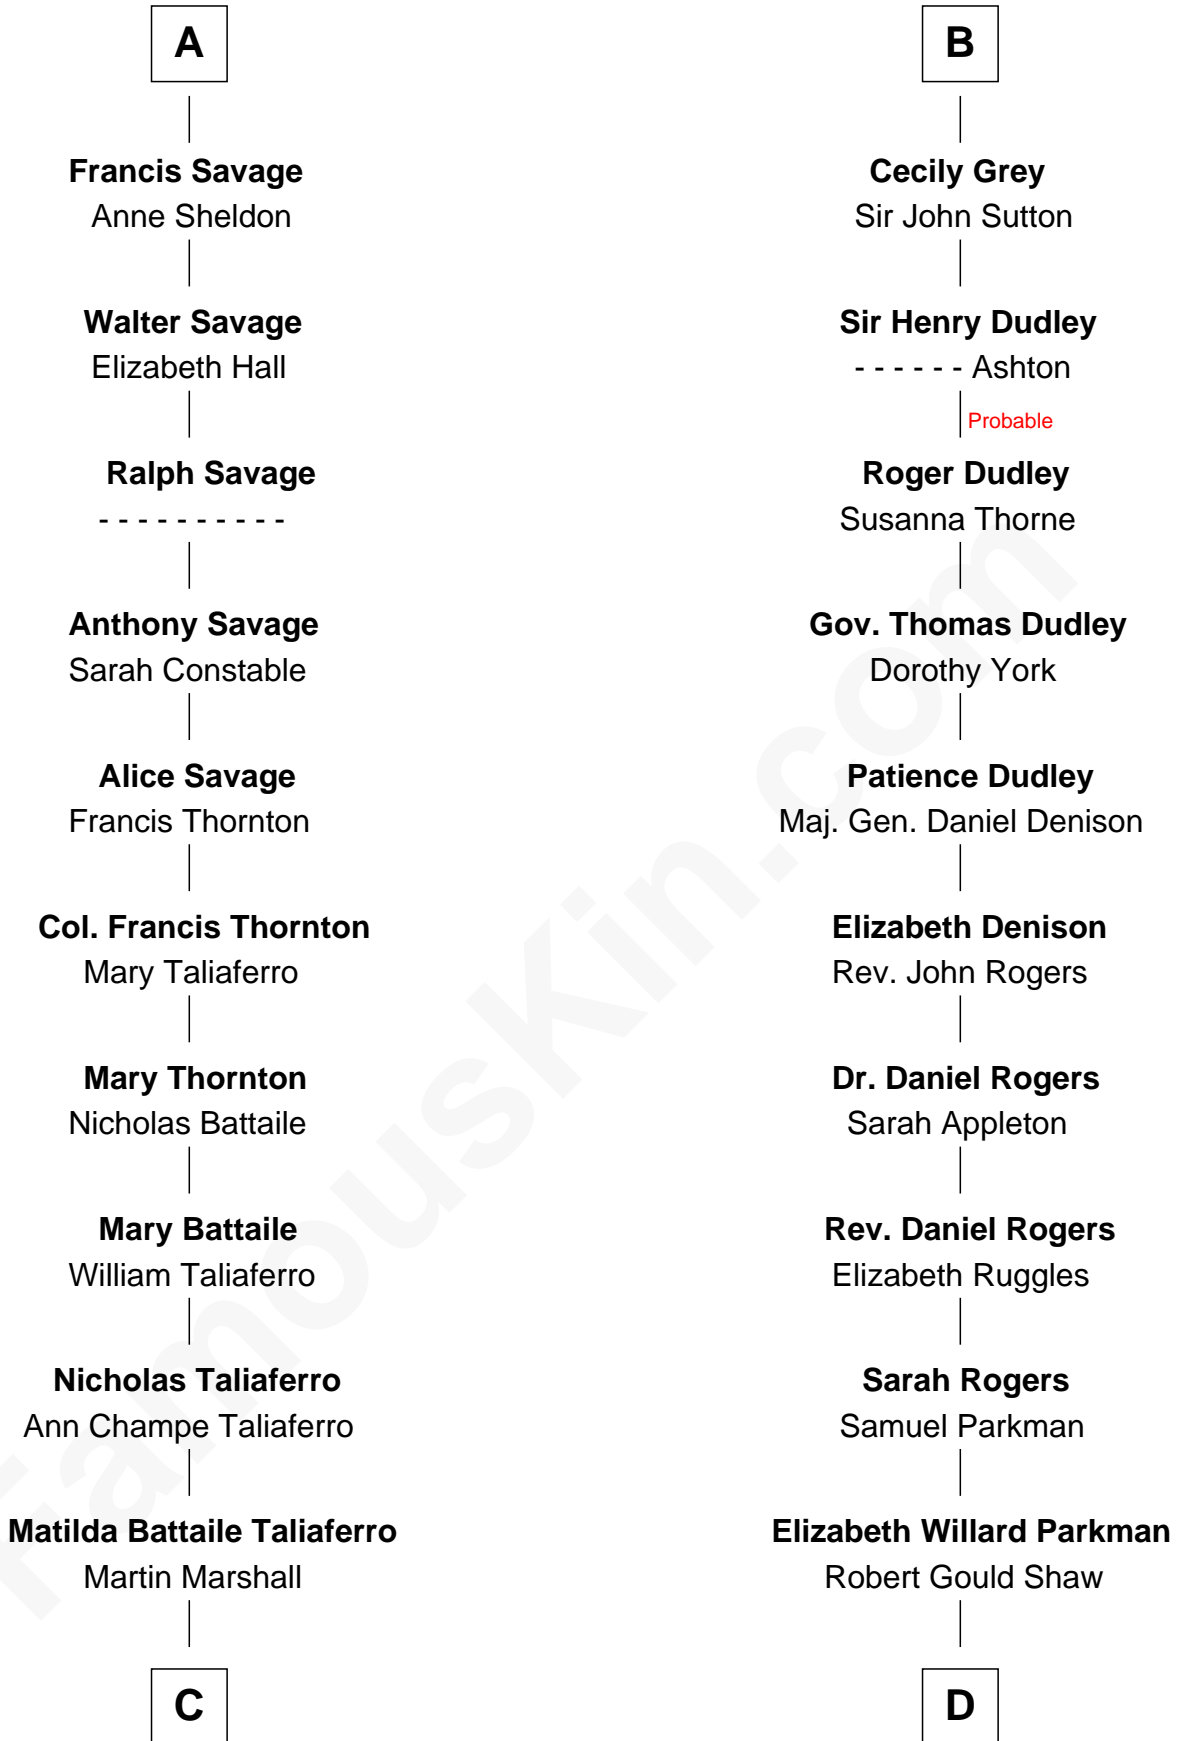

## Colonel Robert Gould Shaw

*U.S. Civil War leader of film "Glory" fame*

**Bartholomew de Badlesmere**

Margaret de Clare

**Elizabeth de Badlesmere**

Sir William de Bohun

**Elizabeth de Bohun**

Sir Richard Fitzalan

**Sir Christopher Savage**

Anne Lygon

**A**

**Margery de Badlesmere**

Sir William de Ros

**Thomas de Ros**

Beatrice de Stafford

**Margaret de Ros**

Sir Reynold Grey

**Margaret Grey**

Sir William Bonville

**William Bonville**

Elizabeth Harington

**William Bonville**

Katherine Neville

**Cecily Bonville**

Thomas Grey

**B**

**C**

**William Champe Marshall**

Susan Myers

**George Catlett Marshall**

Laura Emily Bradford

**General George C. Marshall**