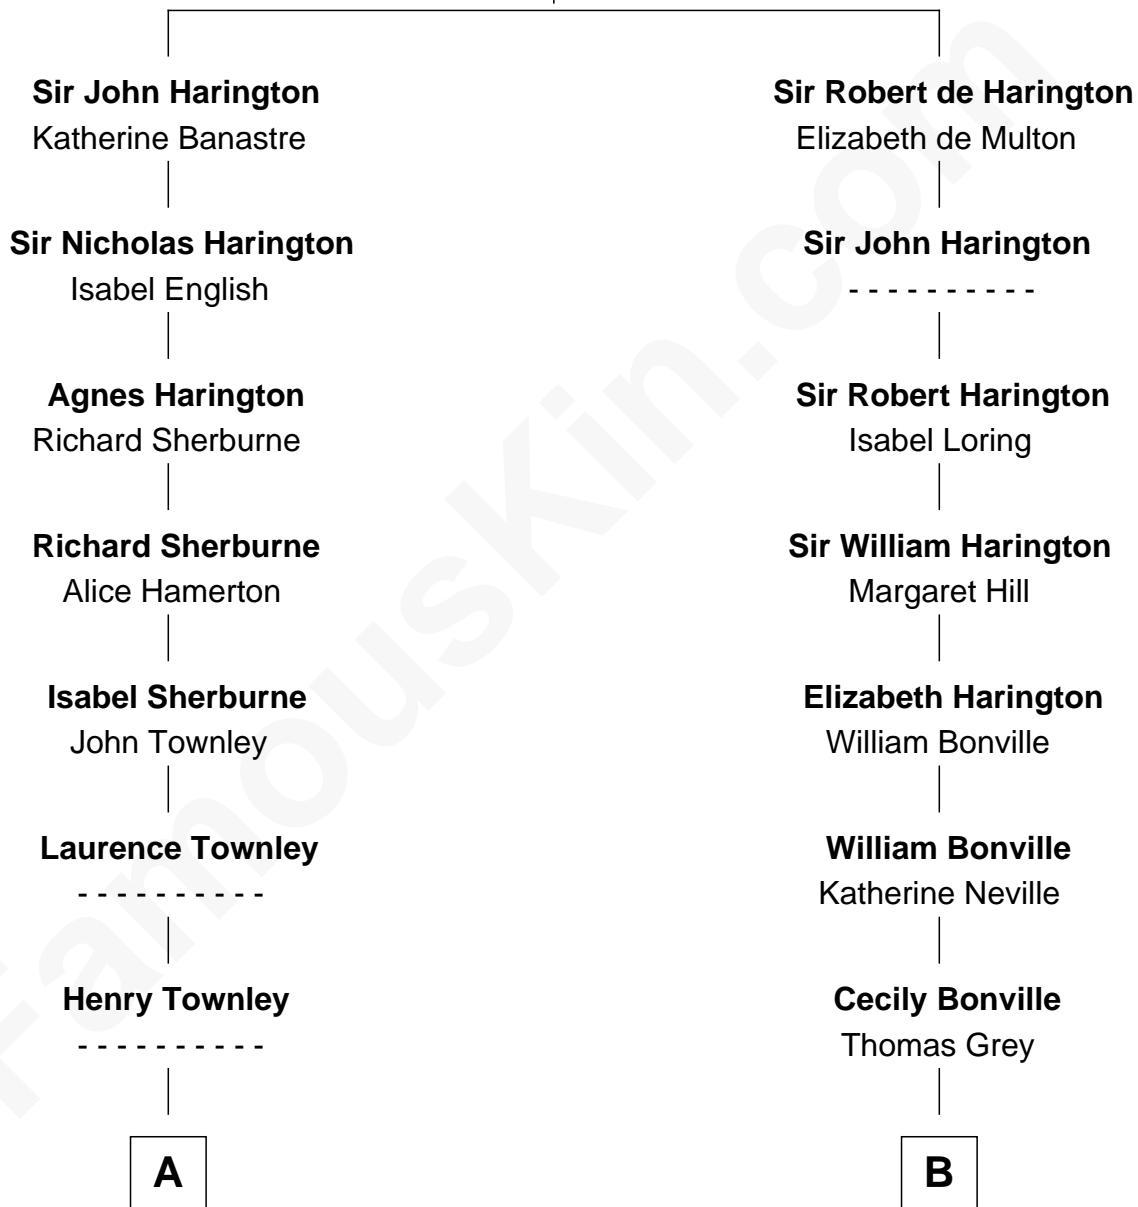

FamousKin.com
Relationship Chart of
General George C. Marshall

Author of "The Marshall Plan"

18th cousin 1 time removed of

Colonel Robert Gould Shaw

U.S. Civil War leader of film "Glory" fame

Sir John de Harington

Joan - - - - -

C

William Champe Marshall

Susan Myers

George Catlett Marshall

Laura Emily Bradford

General George C. Marshall

U.S. Army - World War II

D

Francis George Shaw

Sarah Blake Sturgis

Colonel Robert Gould Shaw

Main character in film "Glory"

FamousKin.com