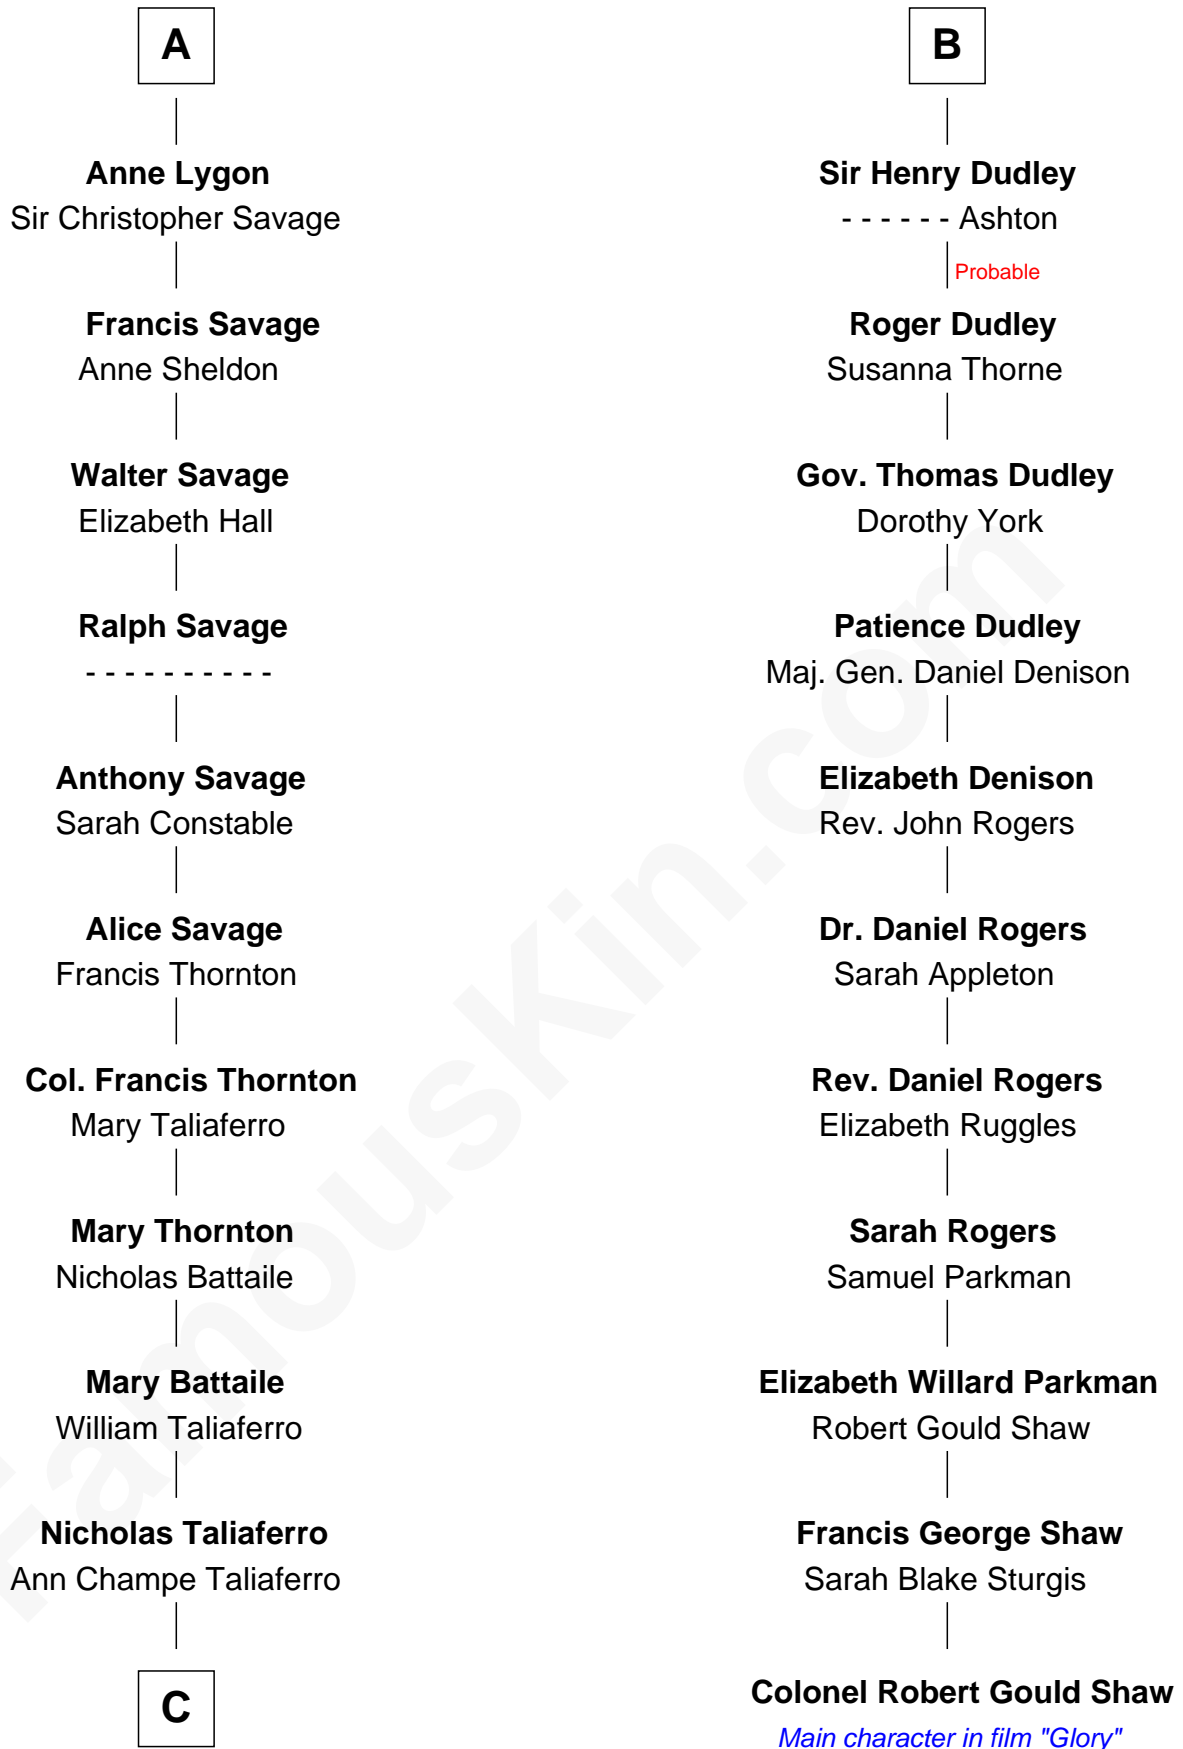

FamousKin.com

Relationship Chart of General George C. Marshall

Author of "The Marshall Plan"

17th cousin 3 times removed of

Colonel Robert Gould Shaw

U.S. Civil War leader of film "Glory" fame

C

—
Matilda Battaile Taliaferro

Martin Marshall

—
William Champe Marshall

Susan Myers

—
George Catlett Marshall

Laura Emily Bradford

—
General George C. Marshall

U.S. Army - World War II

FamousKin.com