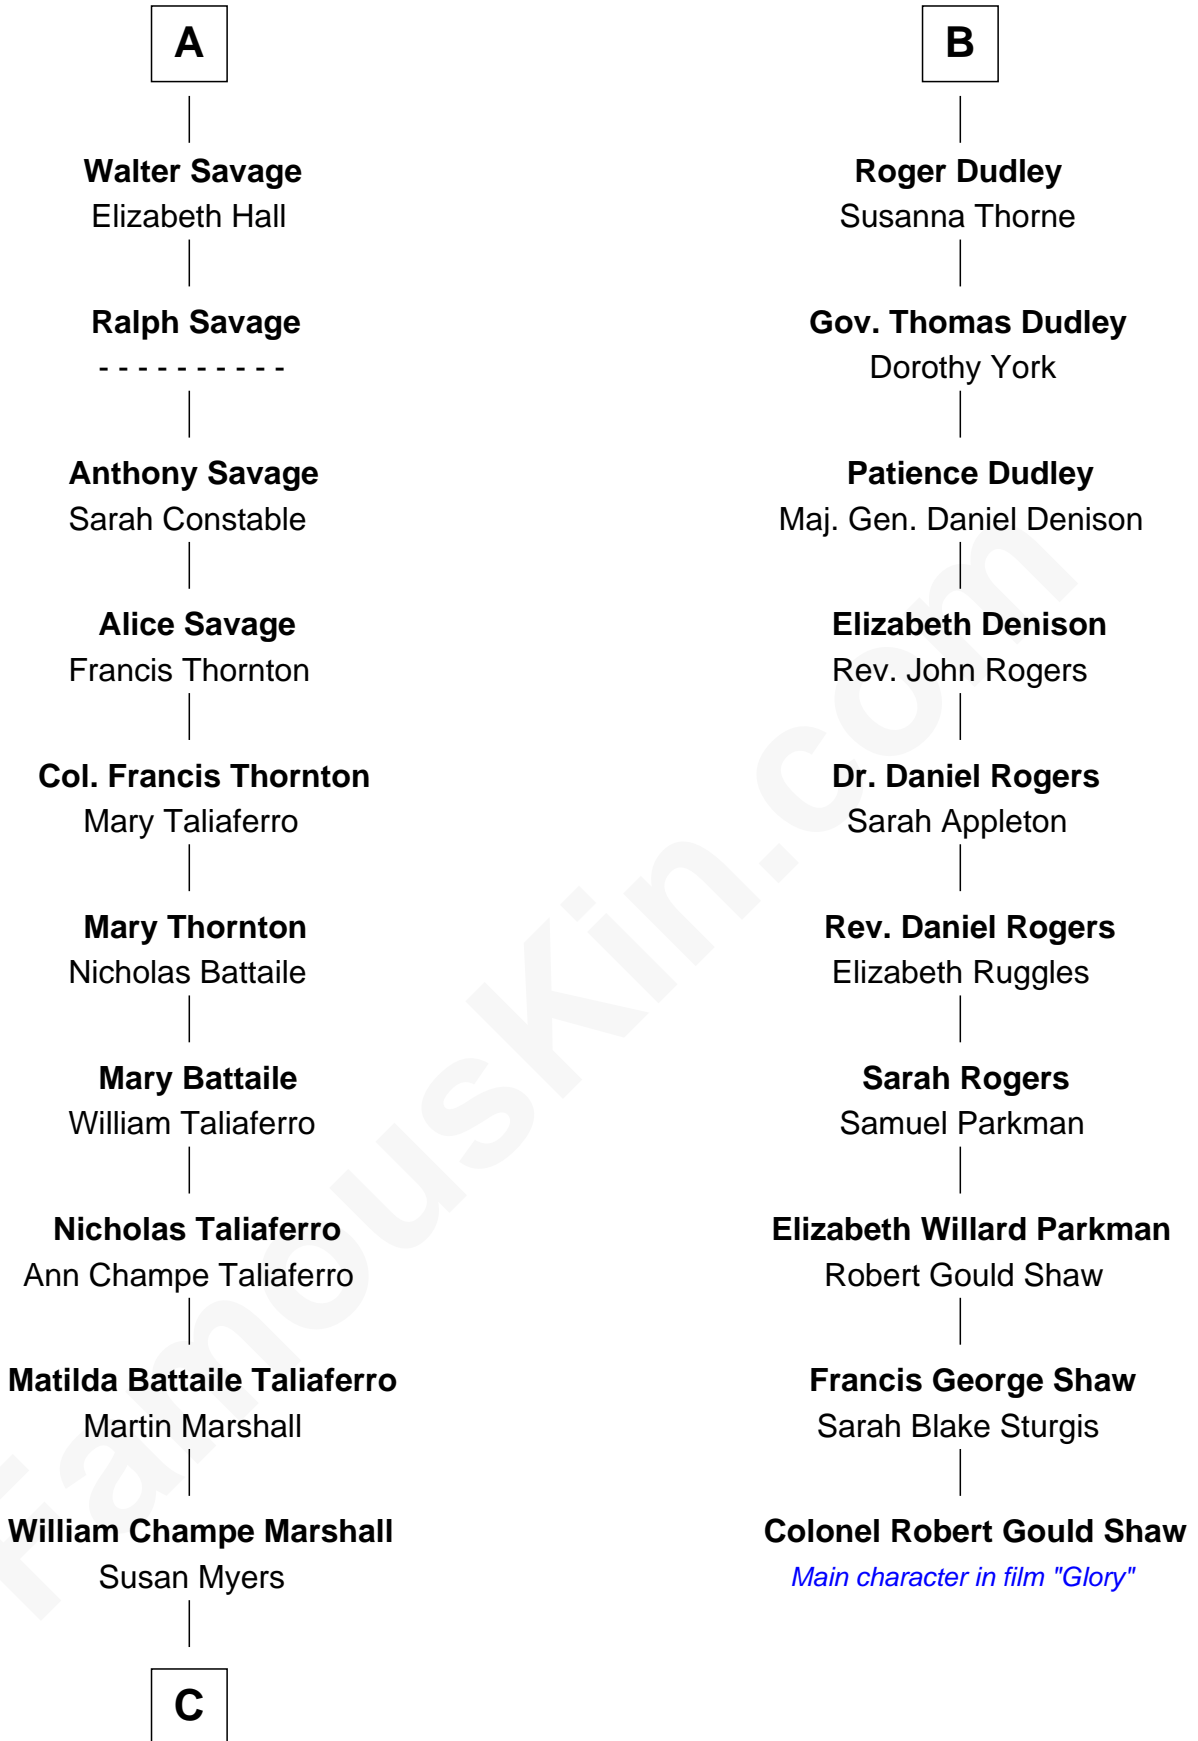

FamousKin.com

Relationship Chart of General George C. Marshall

Author of "The Marshall Plan"

16th cousin 2 times removed of

Colonel Robert Gould Shaw

U.S. Civil War leader of film "Glory" fame

C

George Catlett Marshall

Laura Emily Bradford

General George C. Marshall

U.S. Army - World War II

FamousKin.com