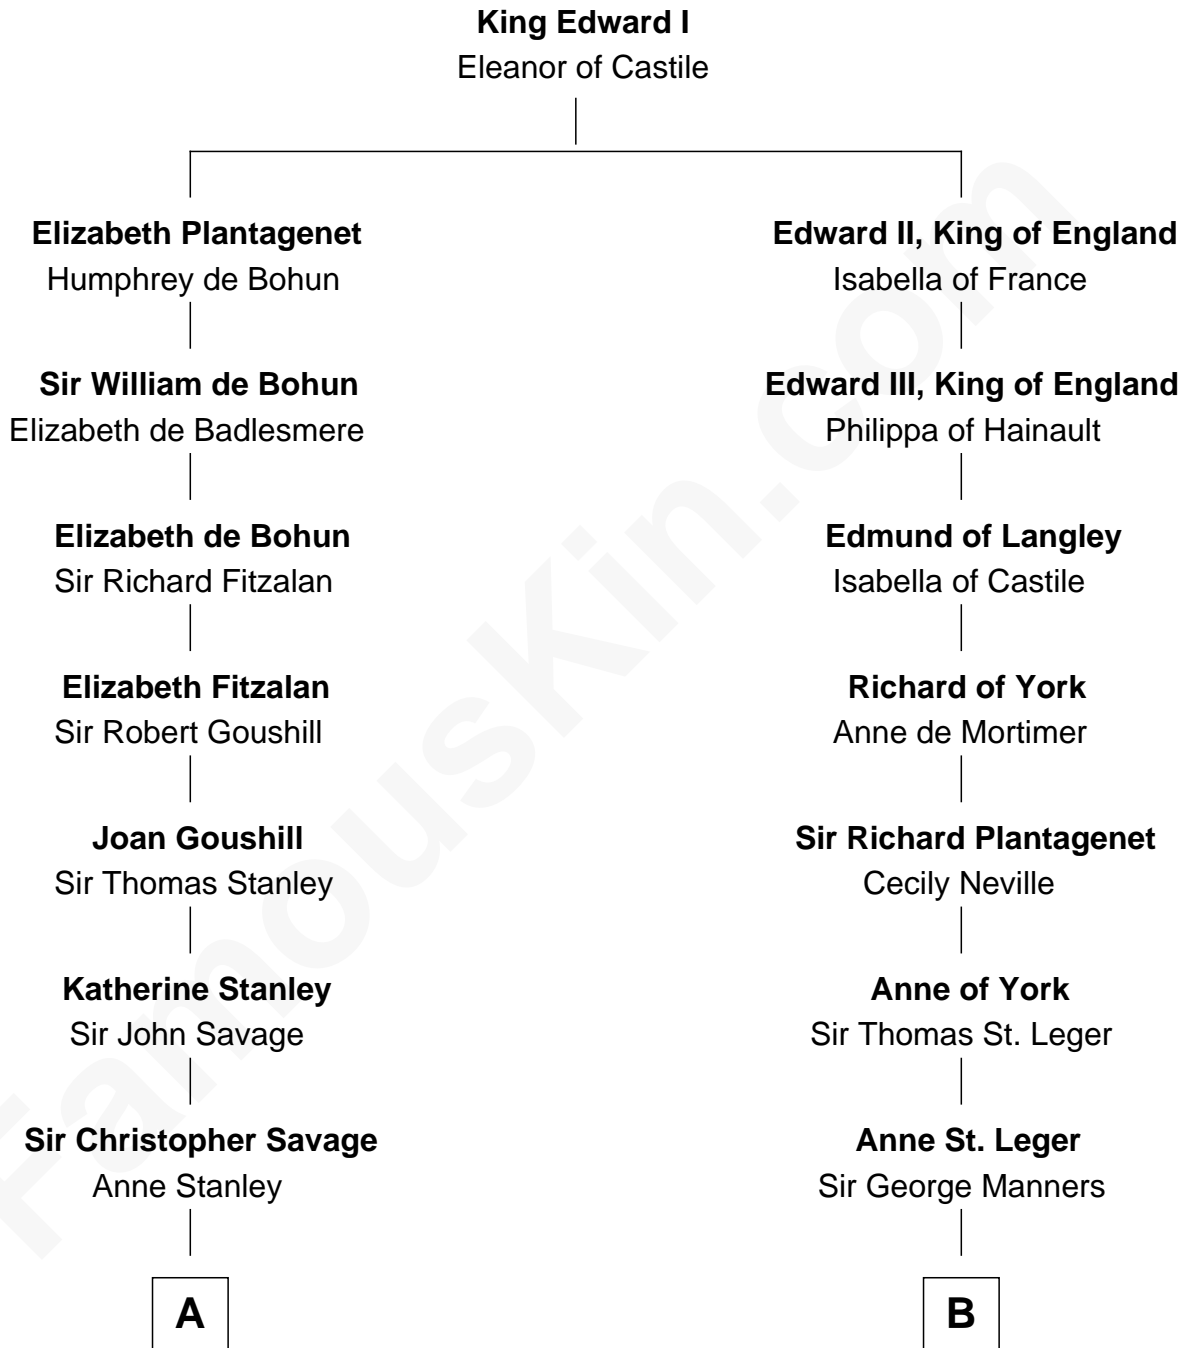

FamousKin.com
Relationship Chart of
General George C. Marshall
Author of "The Marshall Plan"

19th cousin 1 time removed of

Steve McQueen
Movie Actor

C

Matilda Battaile Taliaferro

Martin Marshall

William Champe Marshall

Susan Myers

George Catlett Marshall

Laura Emily Bradford

General George C. Marshall

U.S. Army - World War II

D

Caroline Myrtle Culbertson

Lewis D. McQueen