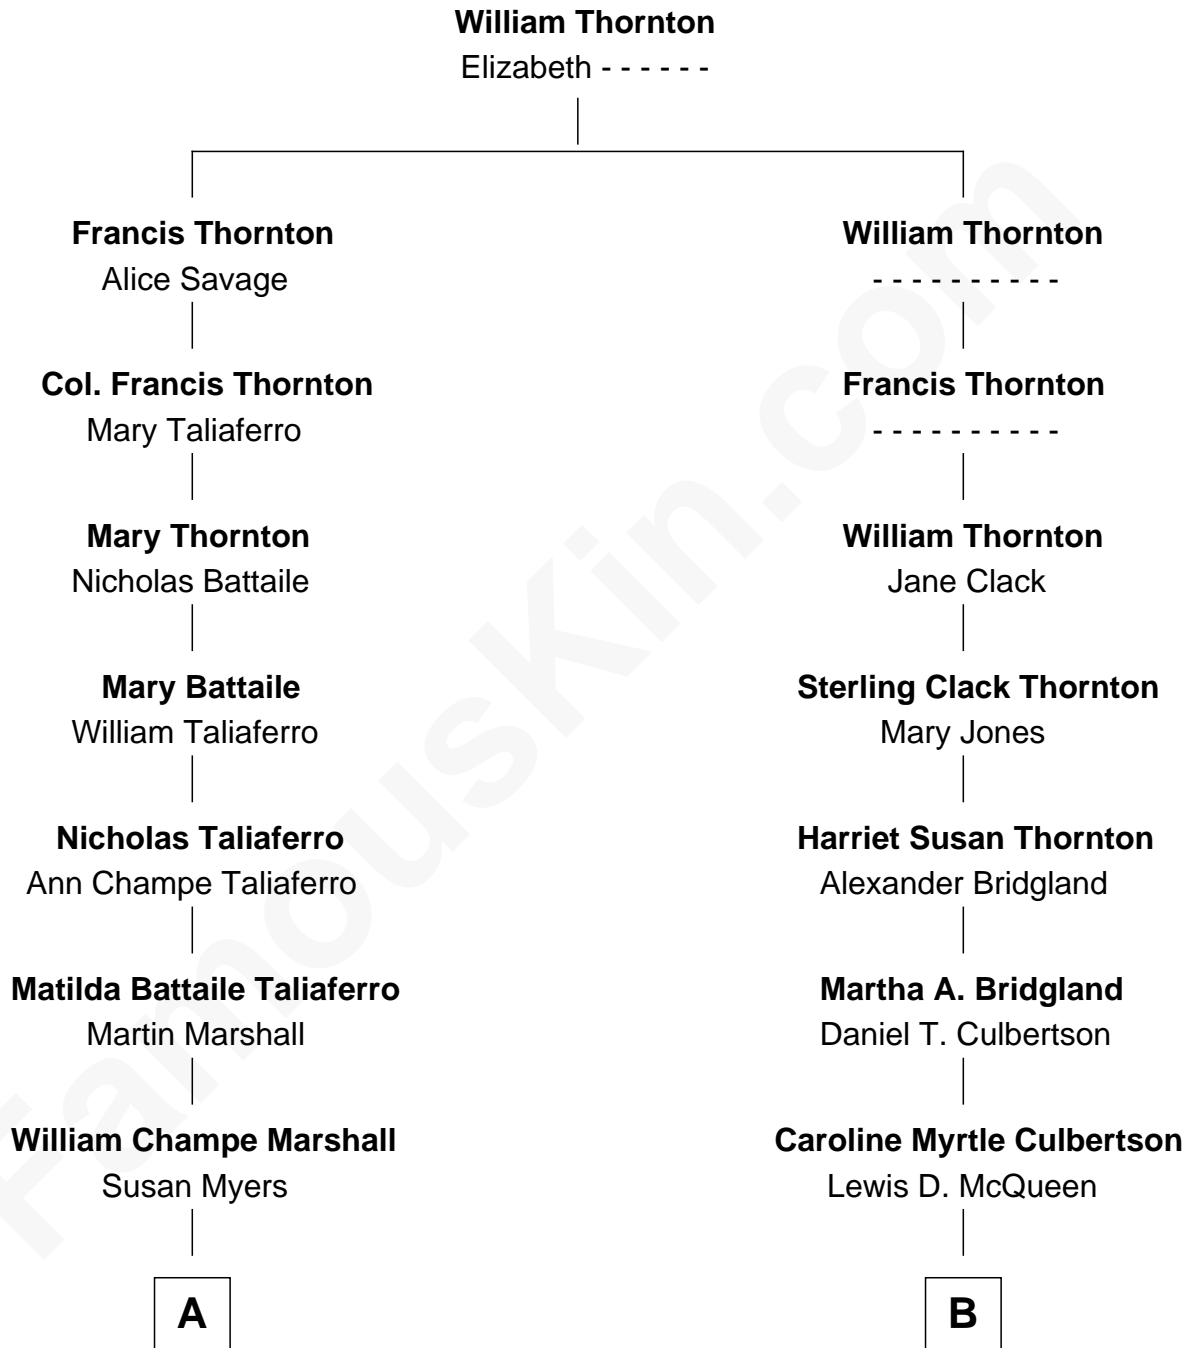

FamousKin.com
Relationship Chart of
General George C. Marshall
Author of "The Marshall Plan"

8th cousin of

Steve McQueen
Movie Actor

A

George Catlett Marshall

Laura Emily Bradford

General George C. Marshall

U.S. Army - World War II

B

William Terence McQueen

Julian Crawford

Steve McQueen

Movie Actor

FamousKin.com