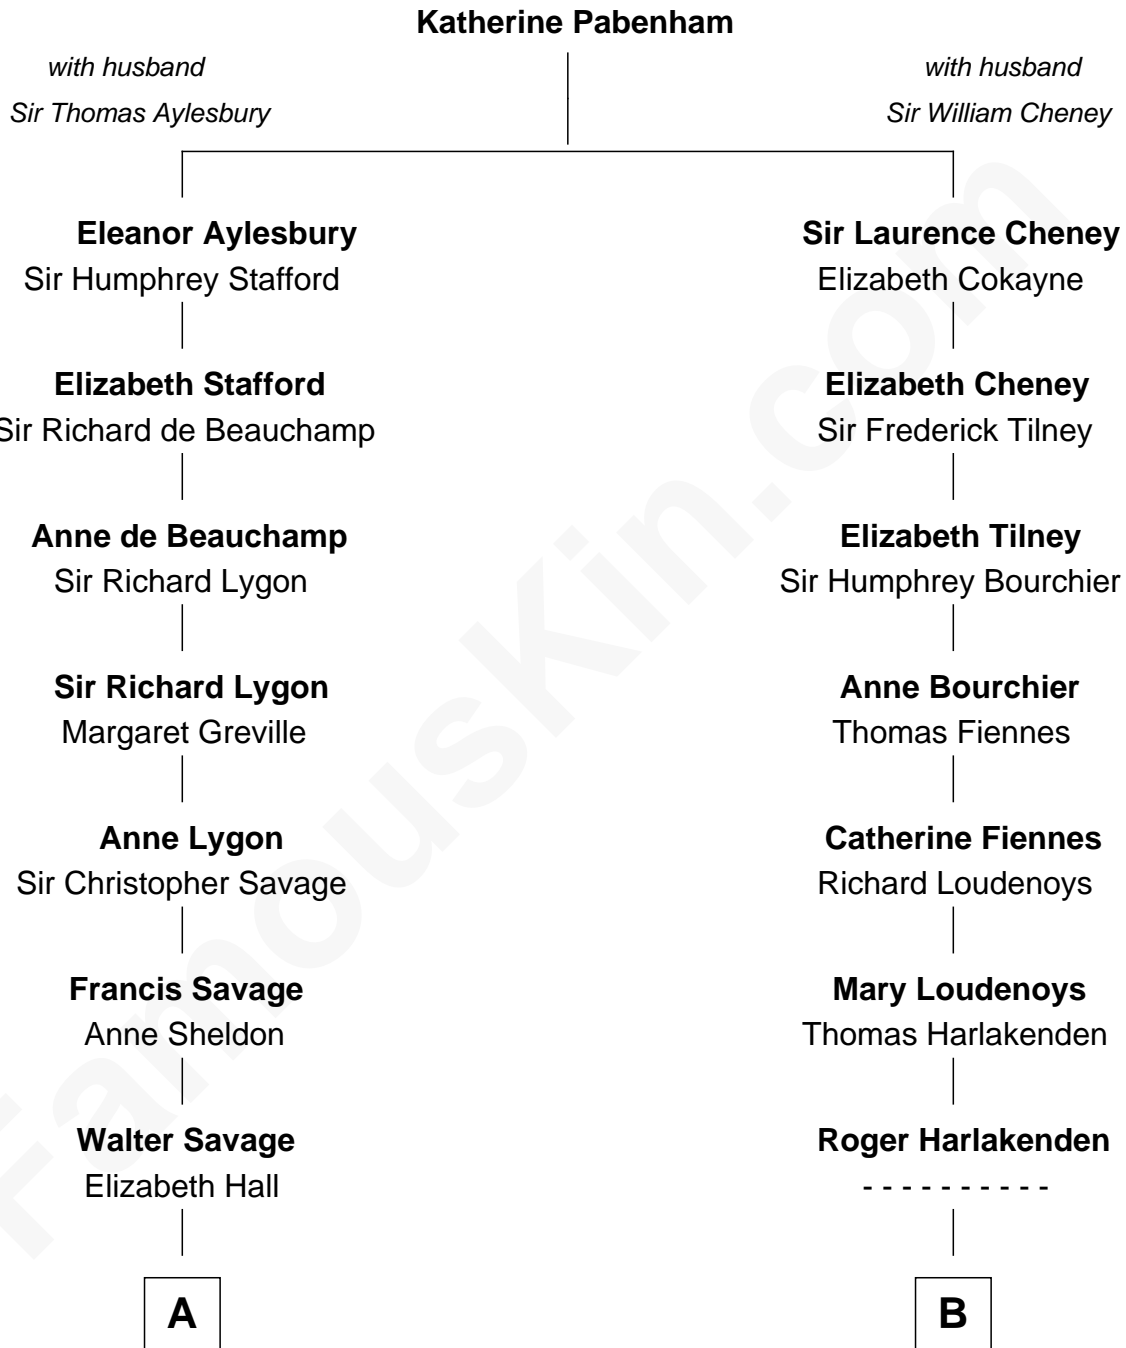

FamousKin.com
Relationship Chart of
General George C. Marshall
Author of "The Marshall Plan"

17th cousin 2 times removed of

Anne Baxter
Movie Actress

C

Frank Lloyd Wright

Catherine L. Tobin

Catherine Dorothy Wright

Kenneth Stuart Baxter

Anne Baxter

Movie Actress

FamousKin.com