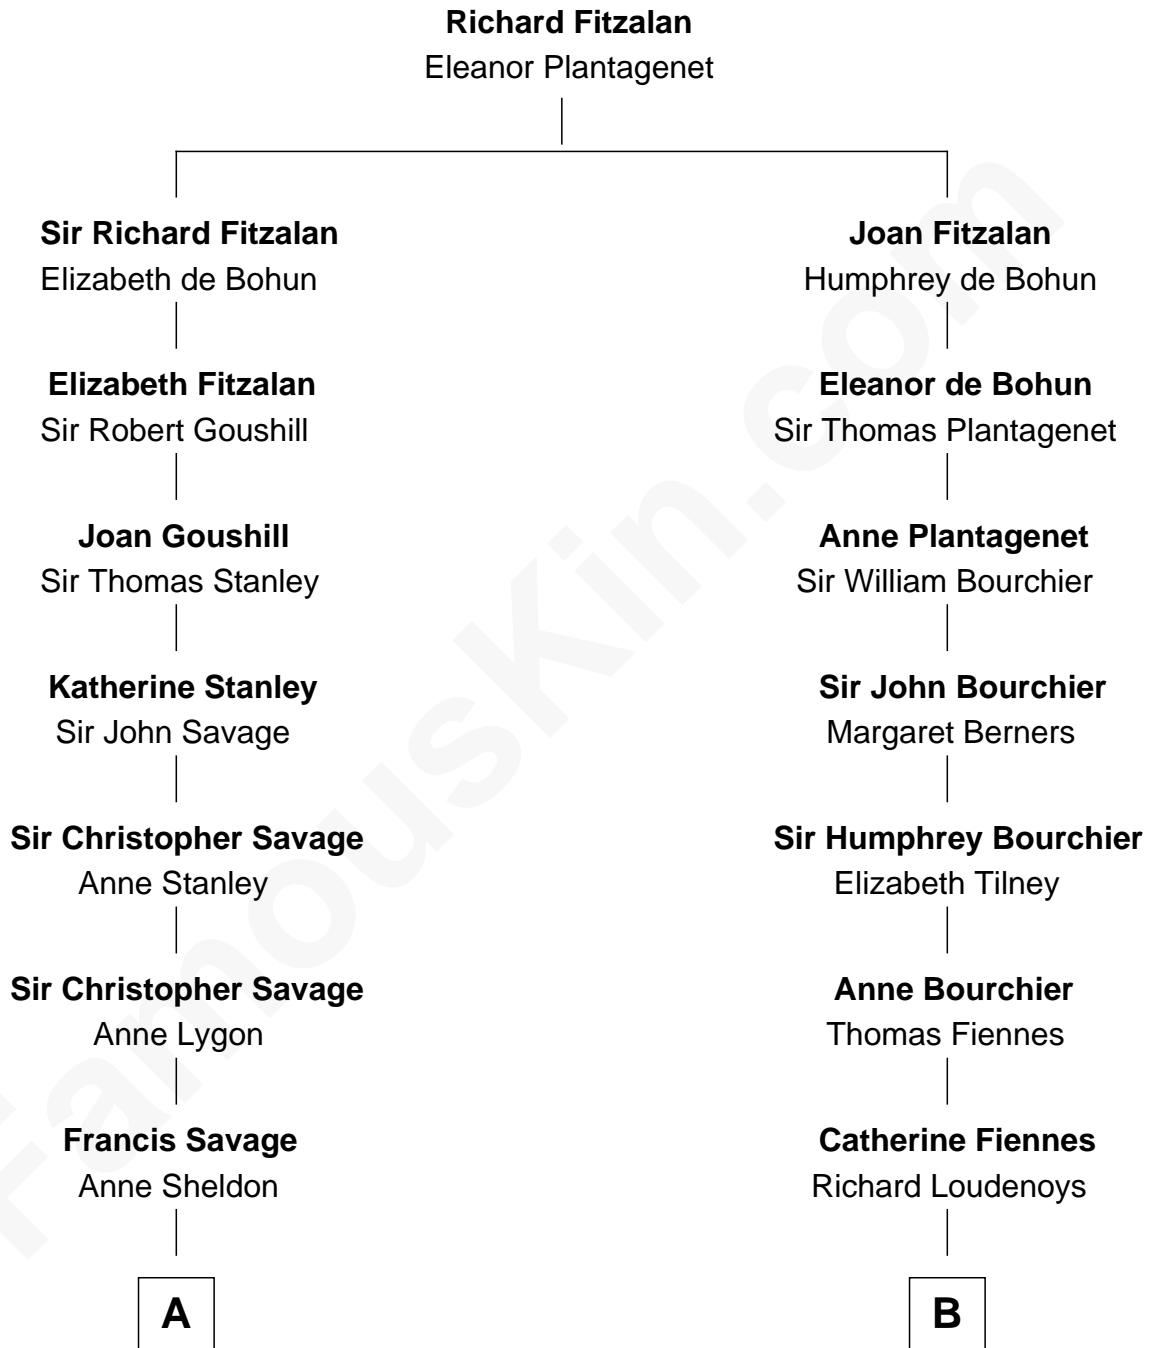

**FamousKin.com**  
**Relationship Chart of**  
**General George C. Marshall**  
*Author of "The Marshall Plan"*

18th cousin 3 times removed of

**Anne Baxter**  
*Movie Actress*

**C**

**George Catlett Marshall**

Laura Emily Bradford

**General George C. Marshall**

*U.S. Army - World War II*

**D**

**Rev. David Wright**

Abigail Goddard

**William Carey Wright**

Anna Lloyd Jones

**Frank Lloyd Wright**

Catherine L. Tobin

**Catherine Dorothy Wright**

Kenneth Stuart Baxter

**Anne Baxter**

*Movie Actress*