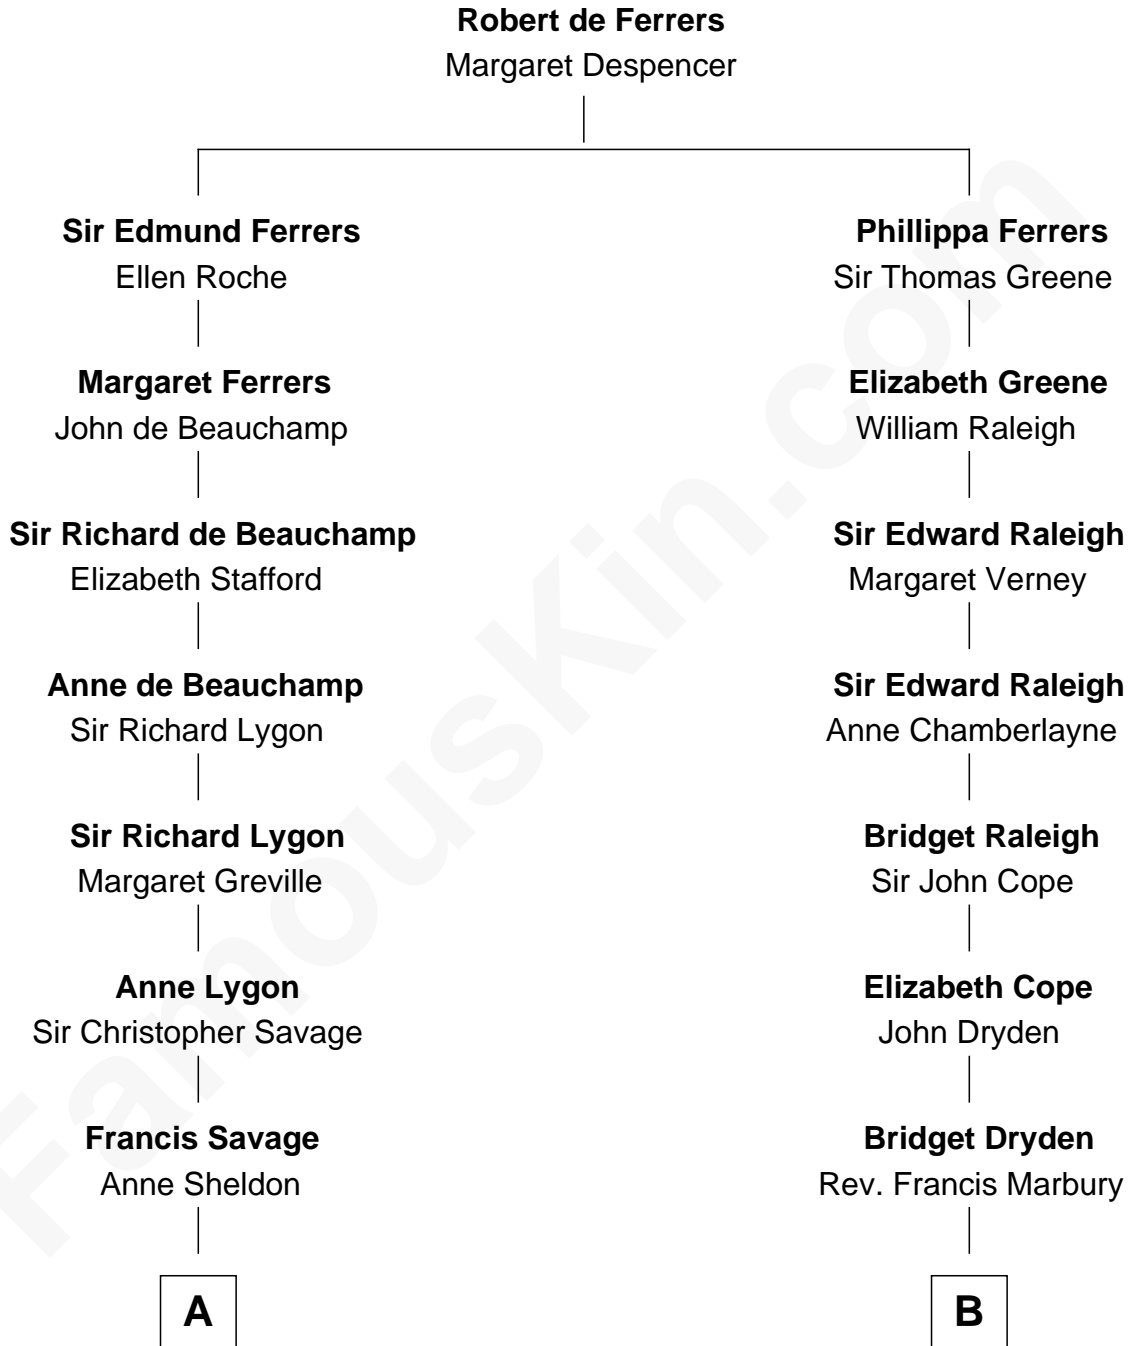

FamousKin.com
Relationship Chart of
General George C. Marshall
Author of "The Marshall Plan"

18th cousin 1 time removed of
George H. W. Bush
41st U.S. President

C

George Catlett Marshall

Laura Emily Bradford

General George C. Marshall

U.S. Army - World War II

D

Samuel Prescott Bush

Flora Sheldon

Prescott Sheldon Bush

Dorothy Wear Walker

George H. W. Bush

41st U.S. President

FamousKin.com