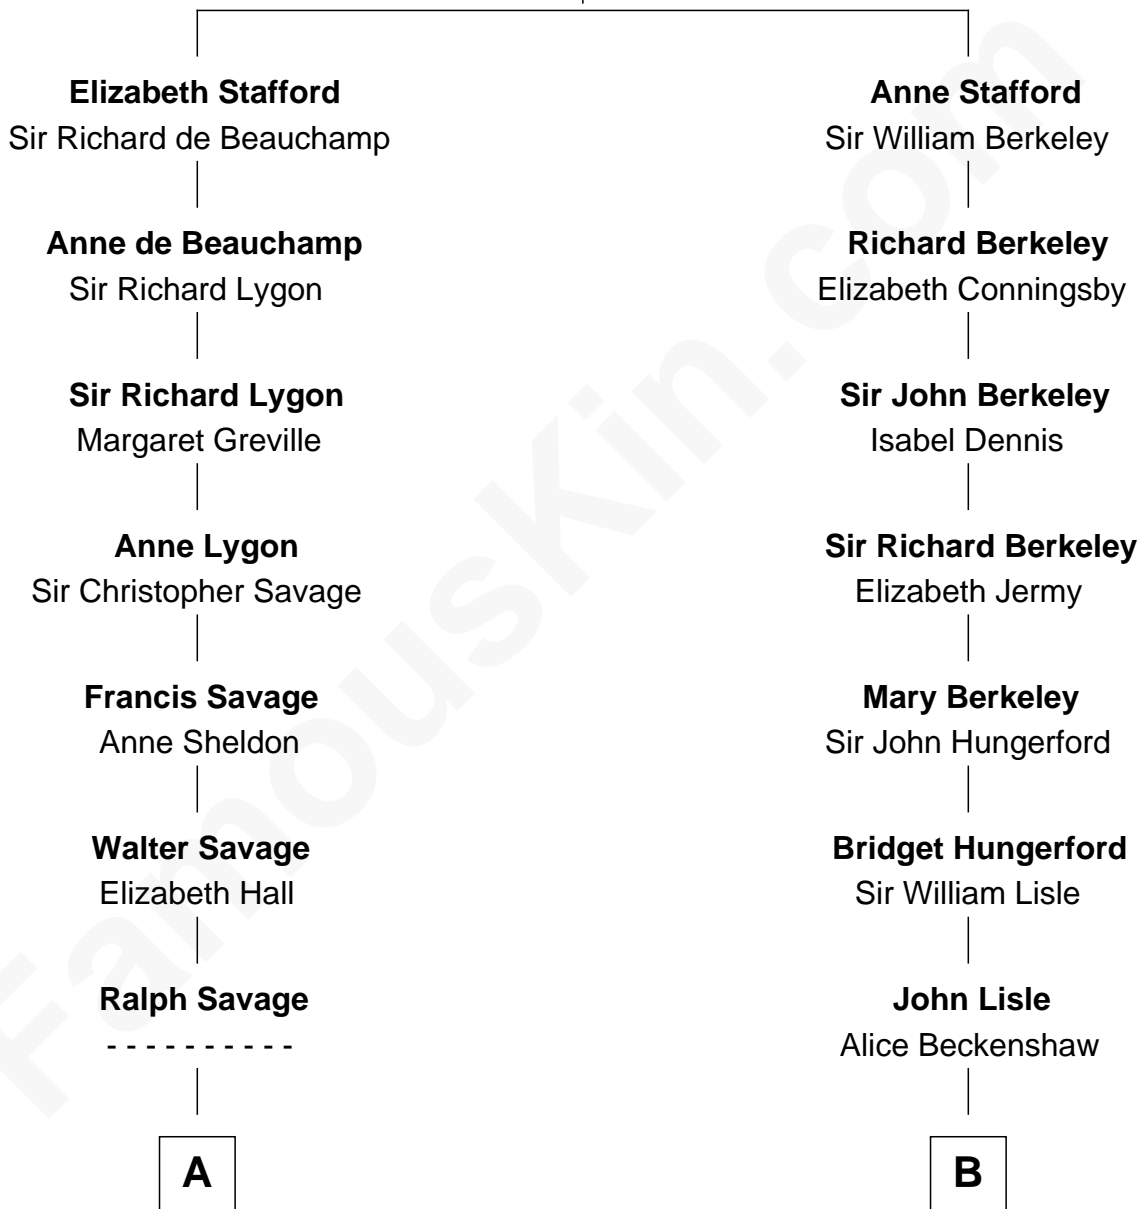

FamousKin.com
Relationship Chart of
General George C. Marshall
Author of "The Marshall Plan"

16th cousin 2 times removed of

George W. Bush
43rd U.S. President

Sir Humphrey Stafford
 Eleanor Aylesbury

C

George Herbert Walker Bush

Barbara Pierce

George W. Bush

43rd U.S. President

FamousKin.com