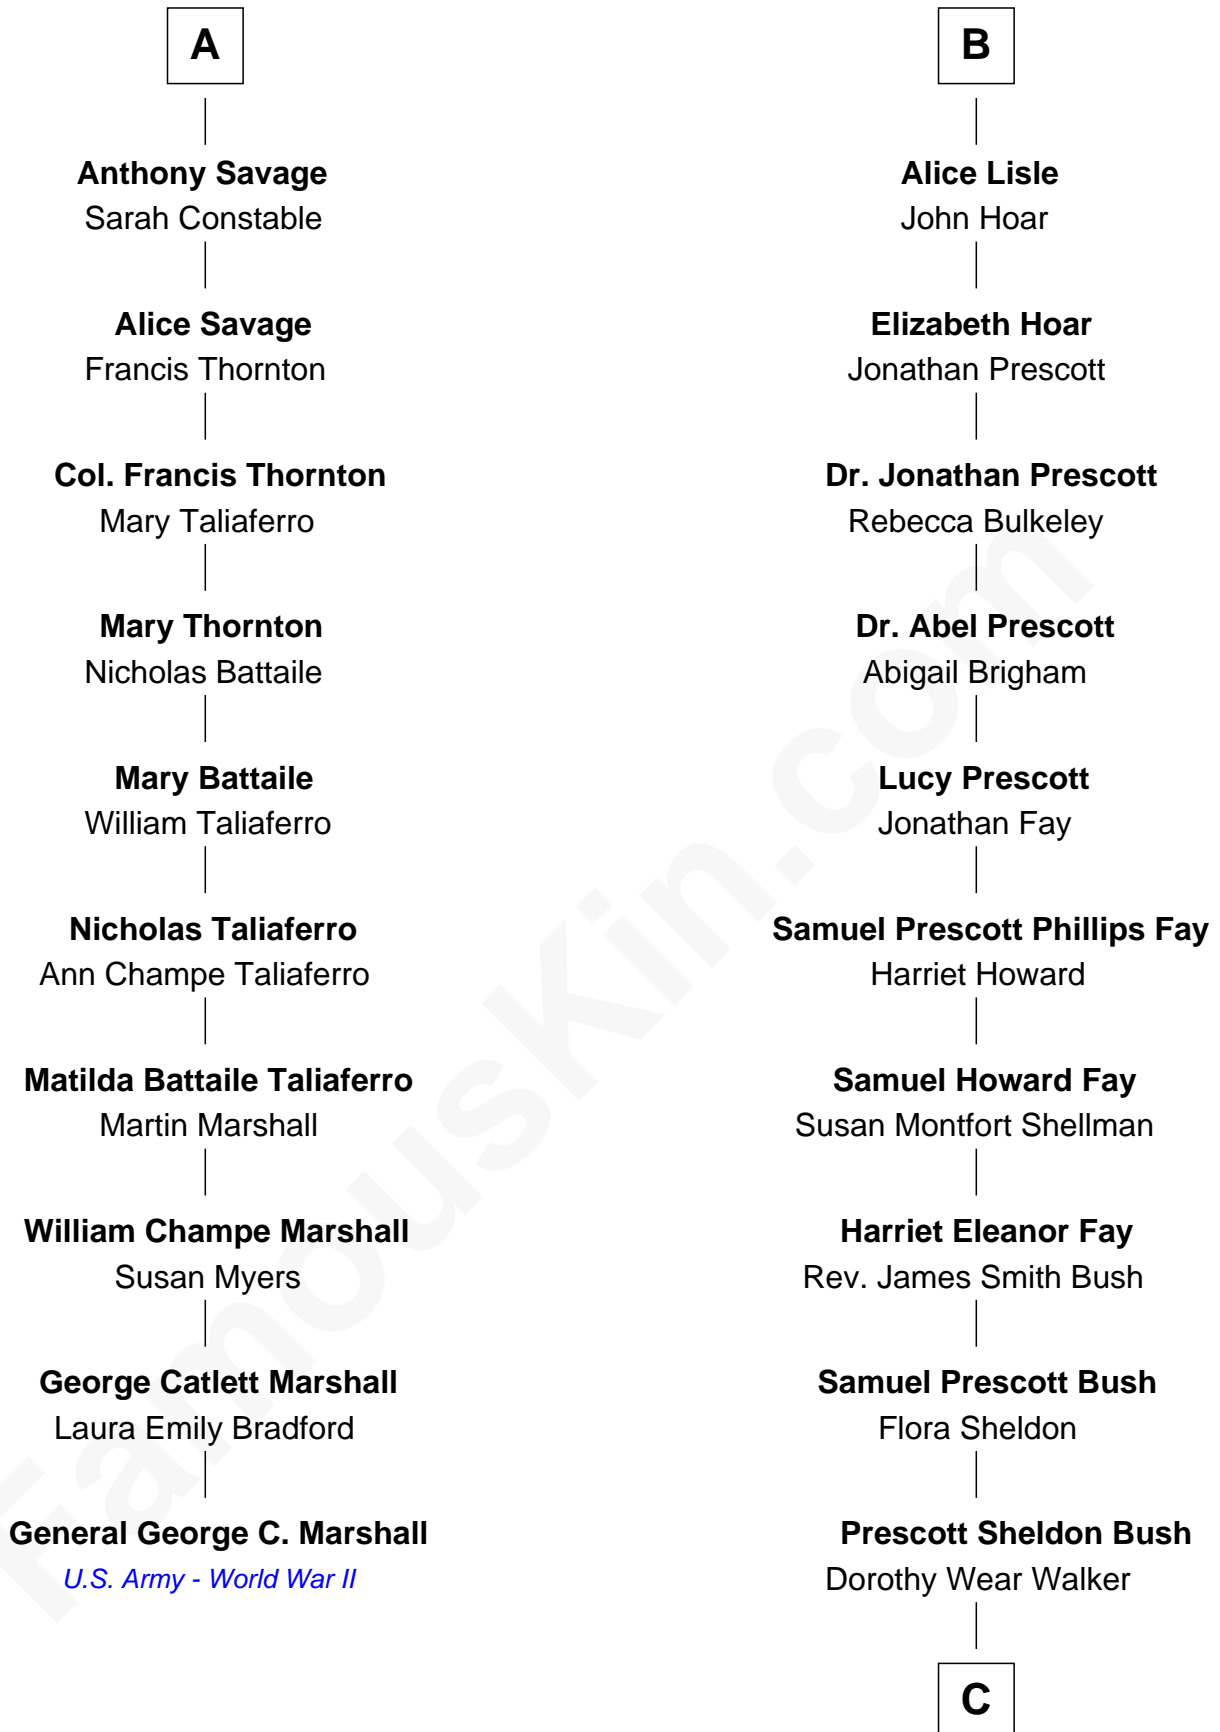

FamousKin.com
Relationship Chart of
General George C. Marshall
Author of "The Marshall Plan"

16th cousin 2 times removed of

George W. Bush
43rd U.S. President

Sir Humphrey Stafford
 Eleanor Aylesbury

C

George Herbert Walker Bush

Barbara Pierce

George W. Bush

43rd U.S. President

FamousKin.com