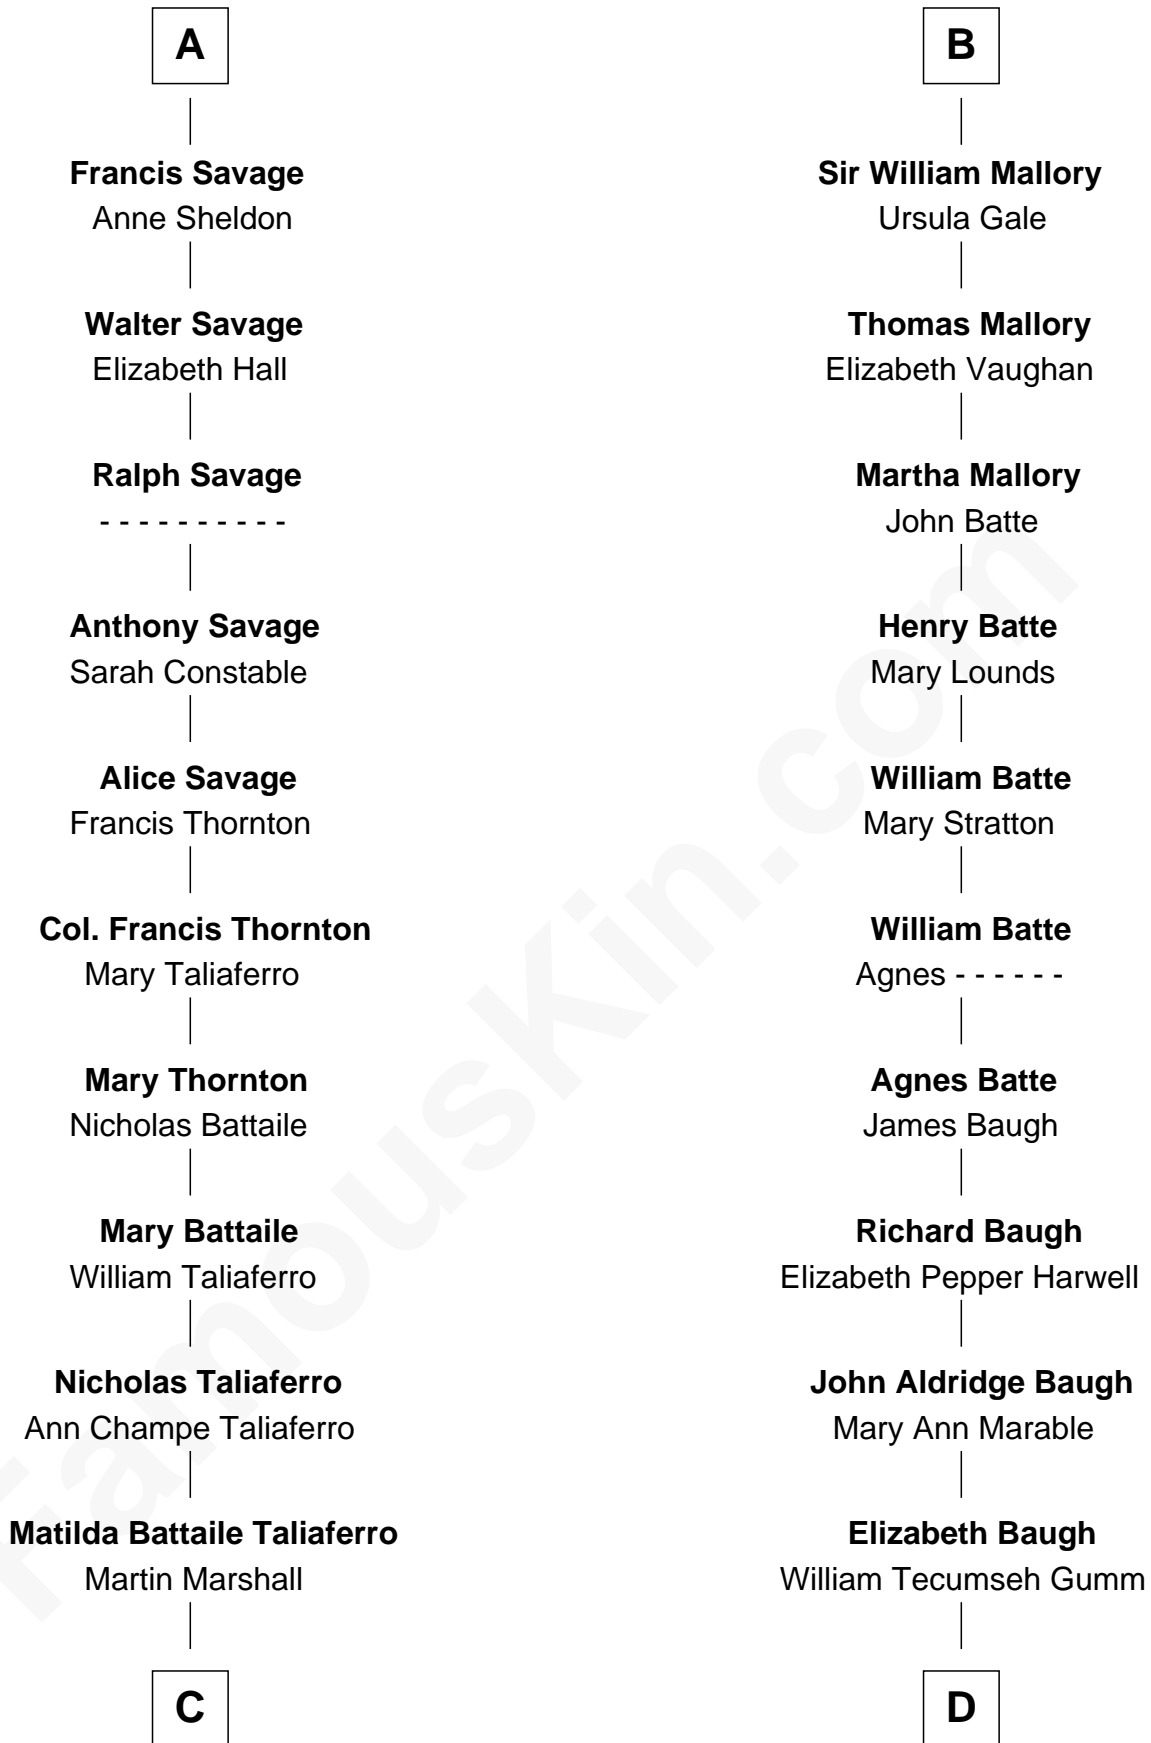

FamousKin.com

Relationship Chart of General George C. Marshall

Author of "The Marshall Plan"

18th cousin 1 time removed of

Judy Garland

Singer and Movie Actress

Edmund Fitzalan

Alice de Warenne

Richard Fitzalan
Eleanor Plantagenet

Sir Richard Fitzalan
Elizabeth de Bohun

Elizabeth Fitzalan
Sir Robert Goushill

Joan Goushill
Sir Thomas Stanley

Katherine Stanley
Sir John Savage

Sir Christopher Savage
Anne Stanley

Sir Christopher Savage
Anne Lygon

A

Aline Fitzalan

Sir Roger le Strange

Lucy le Strange
Sir William Willoughby

Margery Willoughby
Sir William FitzHugh

Lora FitzHugh
Sir John Constable

Joan Constable
Sir William Mallory

Sir John Mallory
Margaret Thwaites

Sir William Mallory
Jane Norton

B

C

William Champe Marshall

Susan Myers

George Catlett Marshall

Laura Emily Bradford