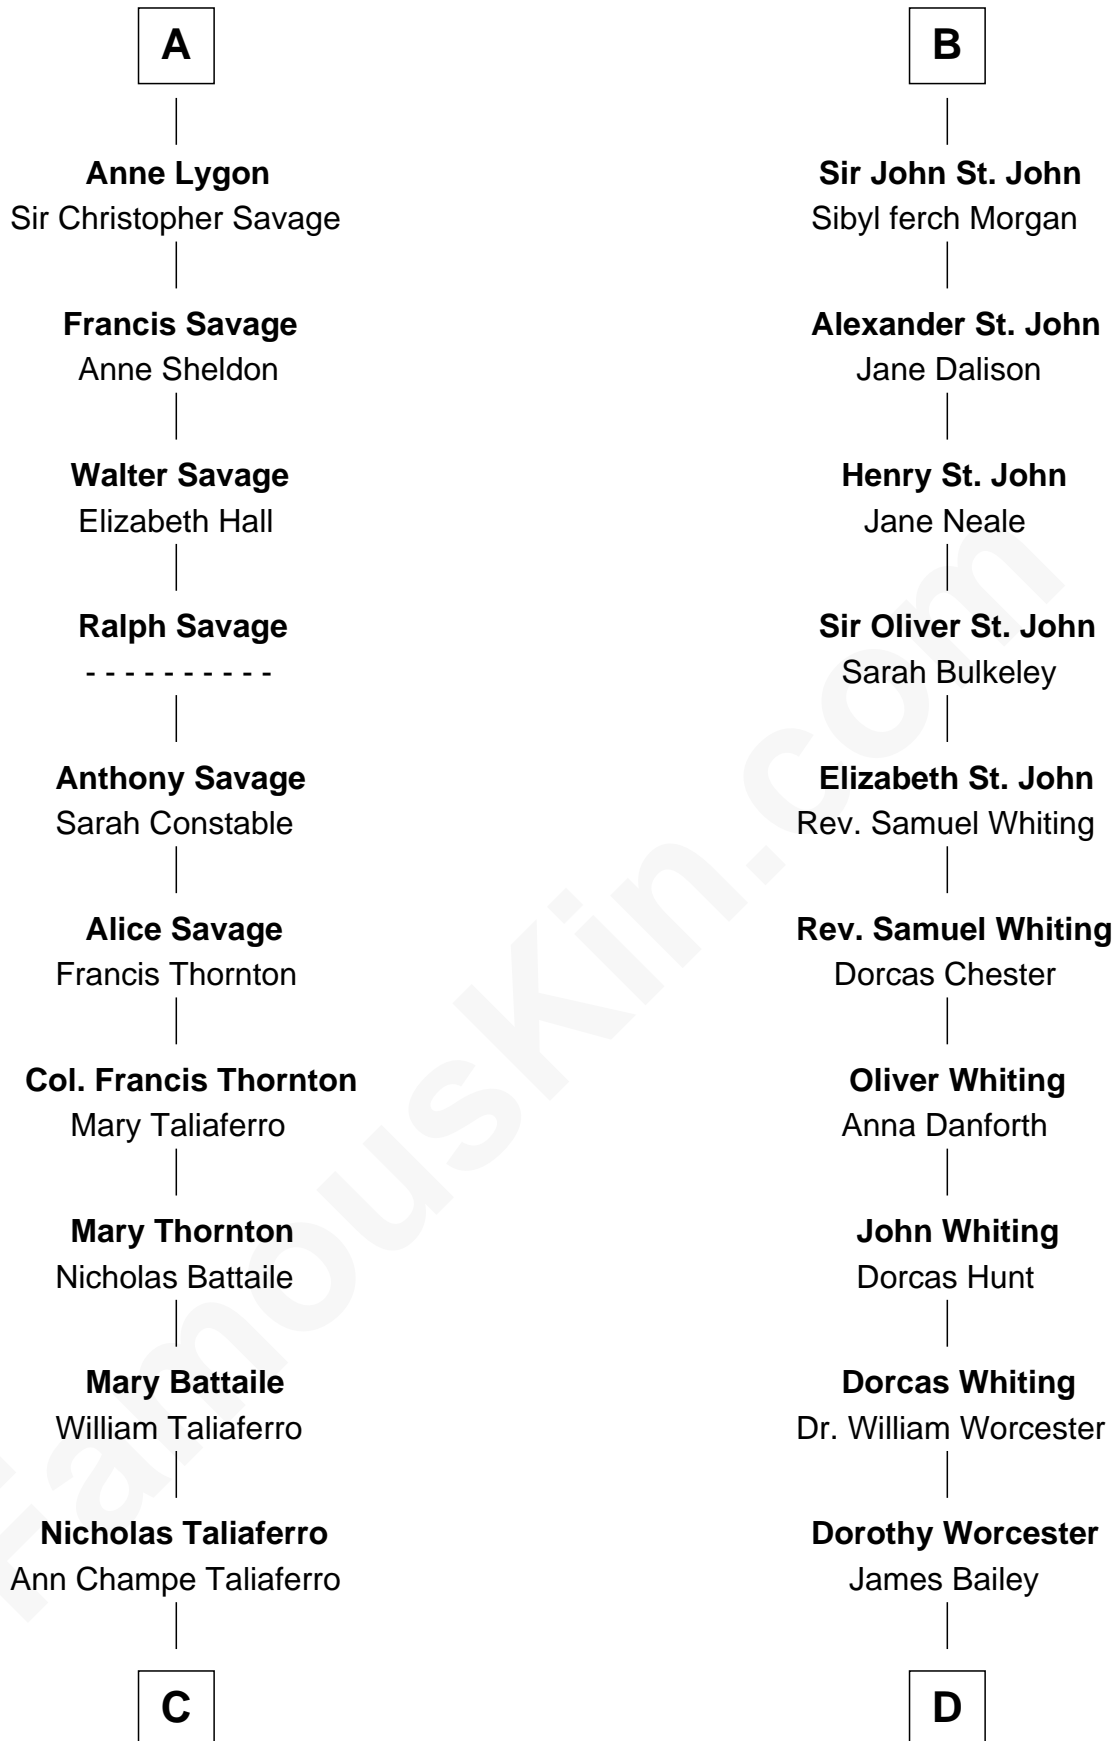

## Relationship Chart of General George C. Marshall

*Author of "The Marshall Plan"*

20th cousin 1 time removed of

**Bette Davis**

*Movie Actress*

**Sir Walter de Beauchamp**

Alice de Tony

**C**

**Matilda Battaile Taliaferro**

Martin Marshall

**William Champe Marshall**

Susan Myers

**George Catlett Marshall**

Laura Emily Bradford

**General George C. Marshall**

*U.S. Army - World War II*

**D**

**Benjamin W. Bailey**

Latta Hopkins

**Harriet Jane Bailey**

Charles Otis Thompson

**Harriet Eugenia Thompson**

William Aaron Favor

**Ruth Augusta Favor**