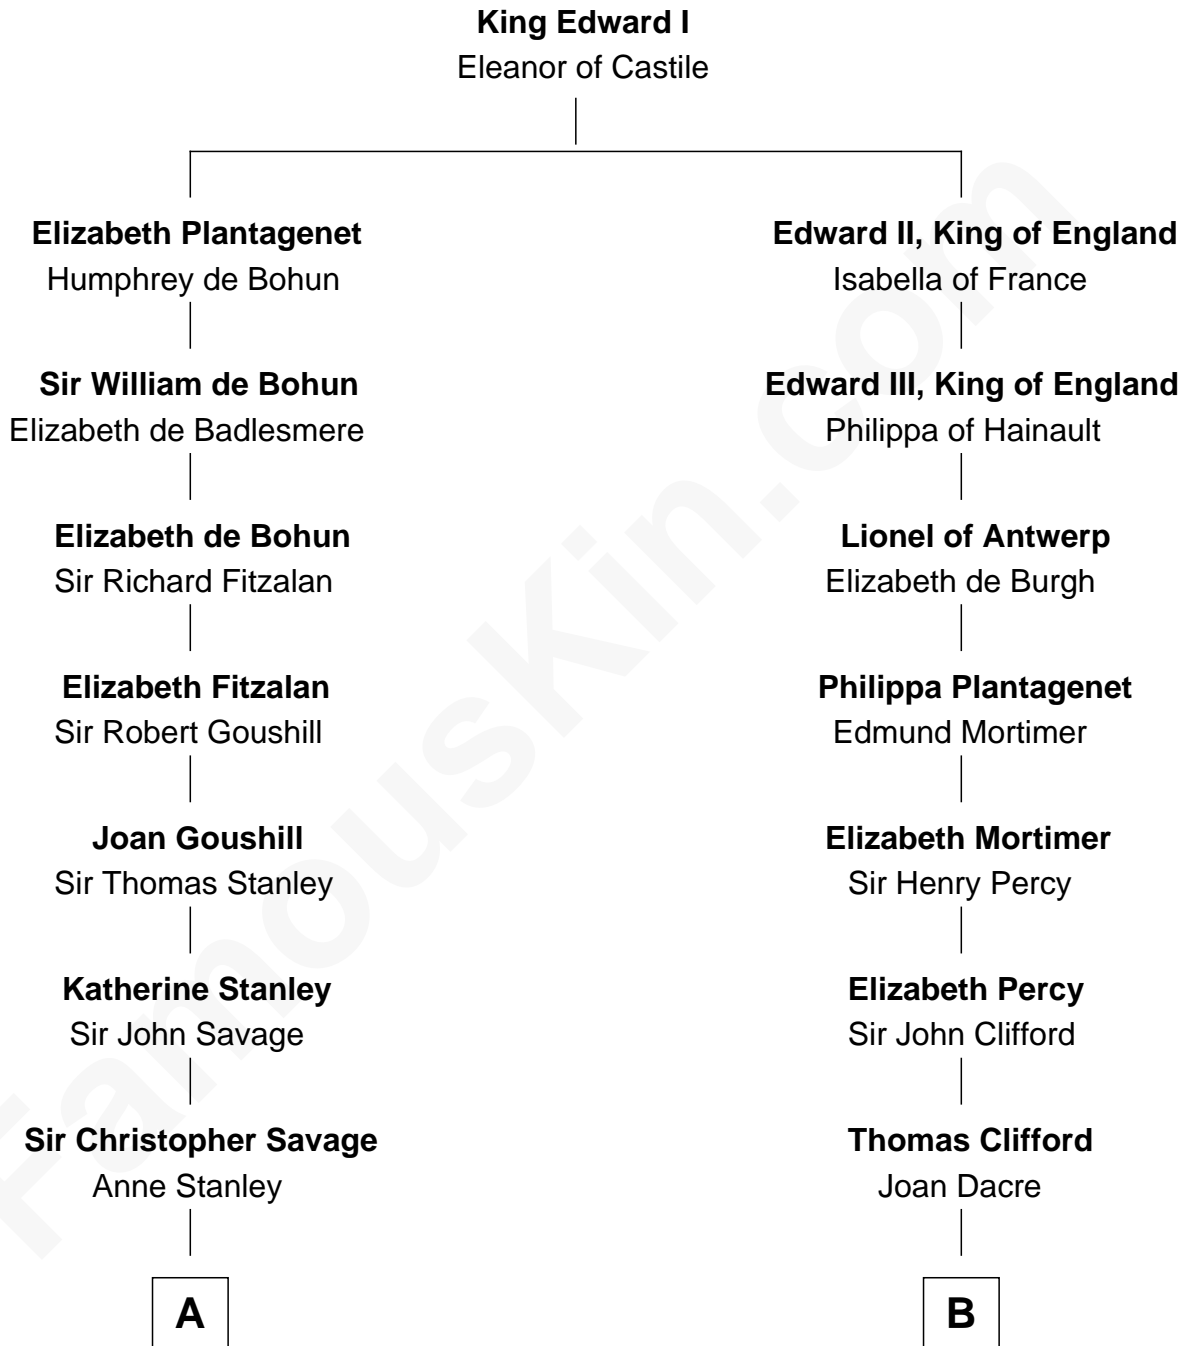

# FamousKin.com

## Relationship Chart of General George C. Marshall

*Author of "The Marshall Plan"*

17th cousin 3 times removed of

**George Mason**

*Father of the U.S. Bill of Rights*

**C**

—  
**Matilda Battaile Taliaferro**